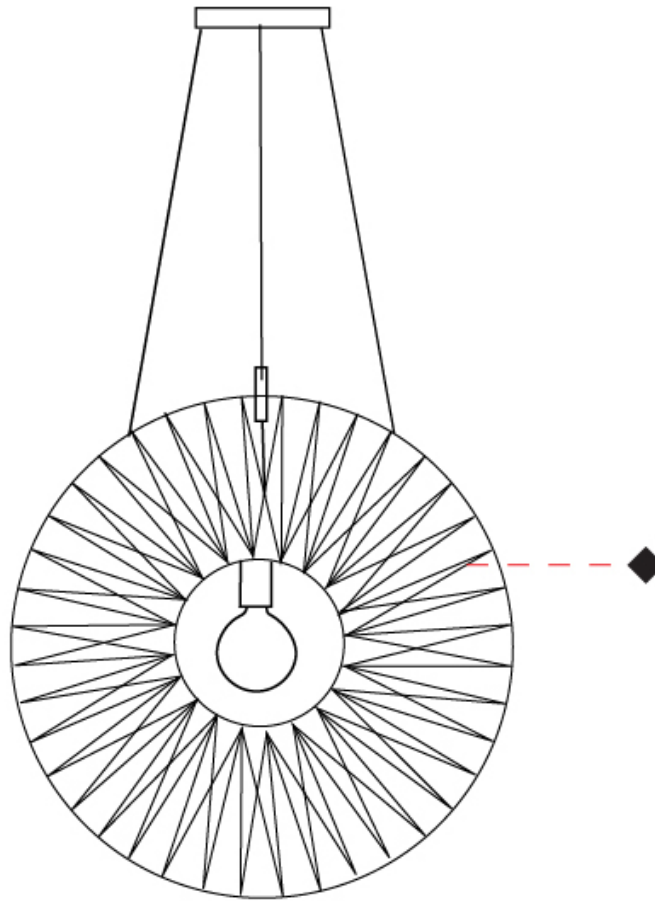

D111109-

PROJECT

TYPE

SPECIFIER

QUANTITY

DATE

D