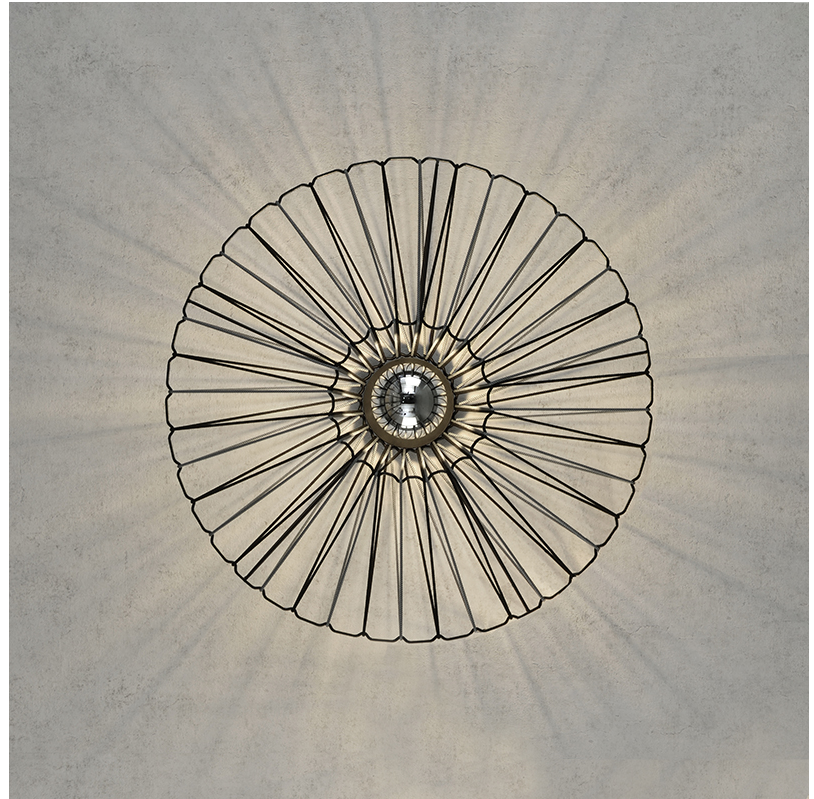

BIMBA SURFACE

D112043-

base number   Finish
Options

PROJECT _____
TYPE _____
SPECIFIER _____
QUANTITY _____
DATE _____

1. To build a product code in our configurator select the specify button on the base model # product page
2. To build a manual product code on this datasheet choose from the options listed below in blue font and add the suffix to the base model #

GENERAL

Series: Bimba
Brand: Ole
Division: Design
Mounting Type: Surface
Mounting Location: Ceiling
Subcategory: Ambient

PHYSICAL

Shape: Abstract
Diameter (mm): 800
Diameter (in): 31 1/2
Height (mm): 230
Height (in): 9 1/16
Light Distribution: Omnidirectional
Weight (kg): 5.1
Weight (lbs): 11.24
Diffuser: PMMA - Opal
Fixture Finish: BEI / BLK / BLU / COG / DGN / GRY / MRN / MOC / MUS / OLV / SIL / STN / TER / WHI
Holder Finish: Matte Black
Fixture Material: Fabric Cord / Metal
Cable Details: 2000mm Cable
Upon Request: Other fabric cord colors available upon request (see downloadable finish chart)

ELECTRICAL

Number of Lamps: 1
Lamp Type: LED Retrofit
Lamp Shape: A19
Bulb Included: Bulb Not Included
Max. Wattage Per Lamp (W): 15
Lamp Base: E26
Input Voltage (V): 120
Upon Request: 277Vac / GU24

LED

OPTICAL

RATINGS AND CERTIFICATIONS

Certified By: Certified for North American Standards
IP rating: IP20