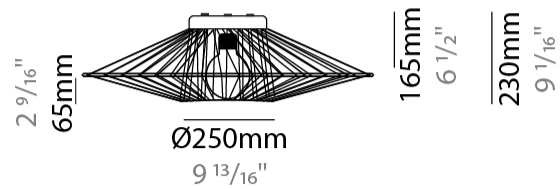

#### PHYSICAL

Shape: Abstract  
 Diameter (mm): 800  
 Diameter (in): 31 1/2  
 Height (mm): 200  
 Height (in): 7 7/8  
 Max. Overall Height (mm): 2200  
 Max. Overall Height (in): 8 5/8  
 Light Distribution: Omnidirectional  
 Weight (kg): 5.1  
 Weight (lbs): 11.24  
 Fixture Finish: BEI / BLK / BLU / COG / DGN / GRY / MRN / MOC / MUS / OLV / SIL / STN / TER / WHI  
 Holder Finish: Matte Black  
 Fixture Material: Fabric Cord / Metal  
 Cable Details: 2000mm Cable  
 Upon Request: Other fabric cord colors available upon request (see downloadable finish chart)

#### PHYSICAL

Shape: Abstract  
 Diameter (mm): 800  
 Diameter (in): 31 1/2  
 Height (mm): 230  
 Height (in): 9 1/16  
 Light Distribution: Omnidirectional  
 Weight (kg): 5.1  
 Weight (lbs): 11.24  
 Diffuser: PMMA - Opal  
 Fixture Finish: BEI / BLK / BLU / COG / DGN / GRY / MRN / MOC / MUS / OLV / SIL / STN / TER / WHI  
 Holder Finish: Matte Black  
 Fixture Material: Fabric Cord / Metal  
 Cable Details: 2000mm Cable  
 Upon Request: Other fabric cord colors available upon request (see downloadable finish chart)

#### RATINGS AND CERTIFICATIONS

Certified By: Certified for North American Standards  
 IP rating: IP20

Ø800mm  
31 1/2"

5 7/8"

Ø150mm

D112043-

PROJECT

TYPE