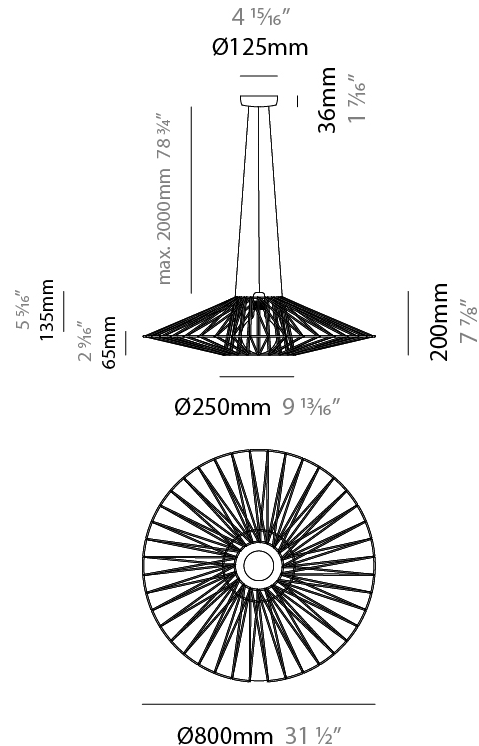

PROJECT	
TYPE	
SPECIFIER	
QUANTITY	
DATE	

BIMBA SUSPENSION

D111113-

base number   Finish
Options

1. To build a product code in our configurator select the specify button on the base model # product page
2. To build a manual product code on this datasheet choose from the options listed below in blue font and add the suffix to the base model #

GENERAL

Series: Bimba
Brand: Ole
Division: Design
Mounting Type: Suspension
Mounting Location: Ceiling
Subcategory: Pendant

PHYSICAL

Shape: Abstract
Diameter (mm): 800
Diameter (in): 31 1/2
Height (mm): 200
Height (in): 7 7/8
Max. Overall Height (mm): 2200
Max. Overall Height (in): 8 5/8
Light Distribution: Omnidirectional
Weight (kg): 5.1
Weight (lbs): 11.24
Fixture Finish: BEI / BLK / BLU / COG / DGN / GRY / MRN / MOC / MUS / OLV / SIL / STN / TER / WHI
Holder Finish: Matte Black
Fixture Material: Fabric Cord / Metal
Cable Details: 2000mm Cable
Upon Request: Other fabric cord colors available upon request (see downloadable finish chart)

ELECTRICAL

Number of Lamps: 1
Lamp Type: LED Retrofit
Bulb Included: Bulb Not Included
Max. Wattage Per Lamp (W): 15
Lamp Base: E26
Input Voltage (V): 120
Upon Request: 277Vac / GU24

LED

OPTICAL

RATINGS AND CERTIFICATIONS

Certified By: Certified for North American Standards
IP rating: IP20