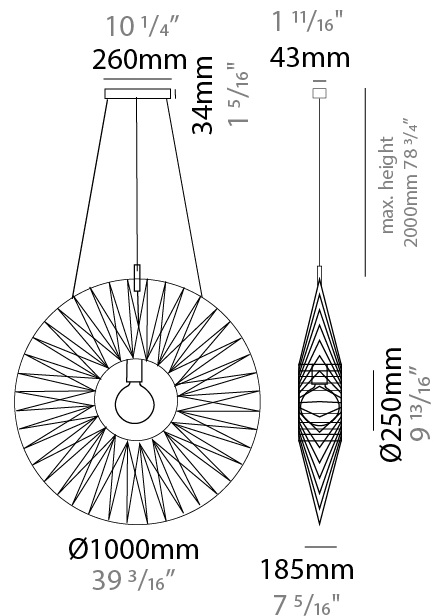

base number _____
Finish Options _____

1. To build a product code in our configurator select the specify button on the base model # product page
2. To build a manual product code on this datasheet choose from the options listed below in blue font and add the suffix to the base model #

GENERAL

Series: Bimba _____
Brand: Ole _____
Division: Design _____
Mounting Type: Suspension _____
Mounting Location: Ceiling _____
Subcategory: Pendant _____

PHYSICAL

Shape: Round _____
Diameter (mm): 1000 _____
Diameter (in): 39 ³/₈ _____
Width (mm): 185 _____
Width (in): 7 ⁵/₁₆ _____
Height (mm): 1000 _____
Height (in): 39 ³/₈ _____
Max. Overall Height (mm): 3000 _____
Max. Overall Height (in): 118 ¹/₈ _____
Light Distribution: Omnidirectional _____
Weight (kg): 6 _____
Weight (lbs): 13.23 _____
Fixture Finish: BEI / BLK / BLU / COG / DGN / GRY / MRN / MOC / MUS / OLV / SIL / STN / TER / WHI _____
Holder Finish: Matte Black _____
Fixture Material: Fabric Cord / Metal _____
Cable Details: 2000mm Cable _____
Upon Request: Other fabric cord colors available upon request (see downloadable finish chart) _____

ELECTRICAL

Number of Lamps: 1 _____
Lamp Type: LED Retrofit _____
Bulb Included: Bulb Not Included _____
Max. Wattage Per Lamp (W): 20 _____
Lamp Base: E26 _____
Input Voltage (V): 120 _____
Upon Request: 277Vac / GU24 _____

LED

OPTICAL

RATINGS AND CERTIFICATIONS

Certified By: Certified for North American Standards _____
IP rating: IP20 _____