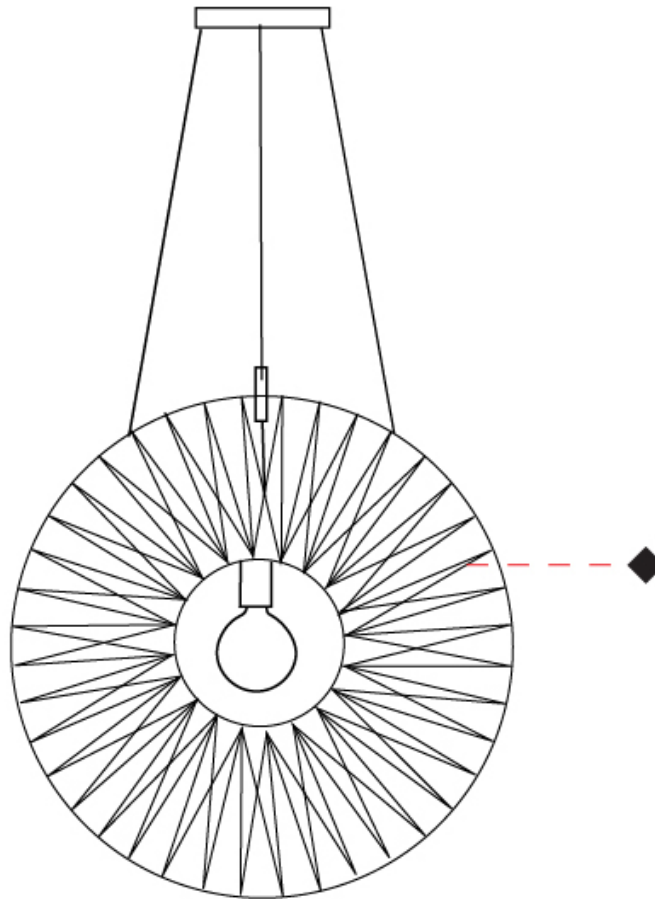

BIMBA SUSPENSION

D111109-

PROJECT _____

TYPE _____

SPECIFIER _____

QUANTITY _____

DATE _____

D