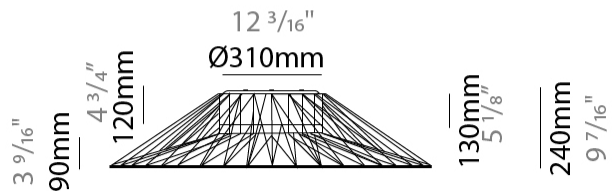

GENERAL

Series: Bimba _____
 Brand: Ole _____
 Division: Design _____
 Mounting Type: Suspension _____
 Mounting Location: Ceiling _____
 Subcategory: Pendant _____

PHYSICAL

Shape: Round _____
 Diameter (mm): 1000 _____
 Diameter (in): 39 ³/₈ _____
 Width (mm): 185 _____
 Width (in): 7 ⁵/₁₆ _____
 Height (mm): 1000 _____
 Height (in): 39 ³/₈ _____
 Max. Overall Height (mm): 3000 _____
 Max. Overall Height (in): 118 ¹/₈ _____
 Light Distribution: Omnidirectional _____
 Weight (kg): 6 _____
 Weight (lbs): 13.23 _____
 Fixture Finish: BEI / BLK / BLU / COG / DGN / GRY / MRN / MOC / MUS / OLV / SIL / STN / TER / WHI _____
 Holder Finish: Matte Black _____
 Fixture Material: Fabric Cord / Metal _____
 Cable Details: 2000mm Cable _____
 Upon Request: Other fabric cord colors available upon request (see downloadable finish chart) _____

GENERAL

Series: Bimba
 Brand: Ole
 Division: Design
 Mounting Type: Surface
 Mounting Location: Ceiling
 Subcategory: Ambient

PHYSICAL

Shape: Abstract
 Diameter (mm): 1000
 Diameter (in): 39 3/8
 Height (mm): 240
 Height (in): 9 7/16
 Light Distribution: Omnidirectional
 Weight (kg): 6
 Weight (lbs): 13.23
 Diffuser: PMMA - Opal
 Fixture Finish: BEI / BLK / BLU / COG / DGN / GRY / MRN / MOC / MUS / OLV / SIL / STN / TER / WHI
 Holder Finish: Matte Black
 Fixture Material: Fabric Cord / Metal
 Cable Details: 2000mm Cable
 Upon Request: Other fabric cord colors available upon request (see downloadable finish chart)

LED

OPTICAL

RATINGS AND CERTIFICATIONS

Certified By: Certified for North American Standards
 IP rating: IP20

Ø1000mm
 39 3/16"

D112045-

PROJECT

TYPE