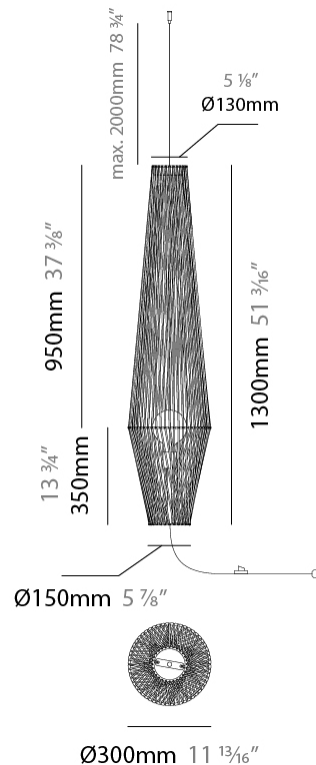

PROJECT	
TYPE	
SPECIFIER	
QUANTITY	
DATE	

BIMBA SUSPENSION

D111114-

base number Finish
Options

1. To build a product code in our configurator select the specify button on the base model # product page
2. To build a manual product code on this datasheet choose from the options listed below in blue font and add the suffix to the base model #

GENERAL

Series: Bimba
Brand: Ole
Division: Design
Mounting Type: Suspension
Mounting Location: Ceiling
Subcategory: Pendant

PHYSICAL

Shape: Abstract
Diameter (mm): 300
Diameter (in): 11 ¹³/₁₆
Height (mm): 1300
Height (in): 51 ³/₁₆
Max. Overall Height (mm): 3330
Max. Overall Height (in): 129 ¹⁵/₁₆
Light Distribution: Omnidirectional
Weight (kg): 5
Weight (lbs): 11.02
Fixture Finish: BEI / BLK / BLU / COG / DGN / GRY / MRN / MOC / MUS / OLV / SIL / STN / TER / WHI
Holder Finish: Matte Black
Fixture Material: Fabric Cord / Metal
Cable Details: 2000mm Cable
Upon Request: Other fabric cord colors available upon request (see downloadable finish chart)

ELECTRICAL

Number of Lamps: 1
Lamp Type: LED Retrofit
Bulb Included: Bulb Not Included
Max. Wattage Per Lamp (W): 15
Lamp Base: E26
Input Voltage (V): 120
Upon Request: 277Vac / GU24

LED

OPTICAL

RATINGS AND CERTIFICATIONS

Certified By: Certified for North American Standards
IP rating: IP20