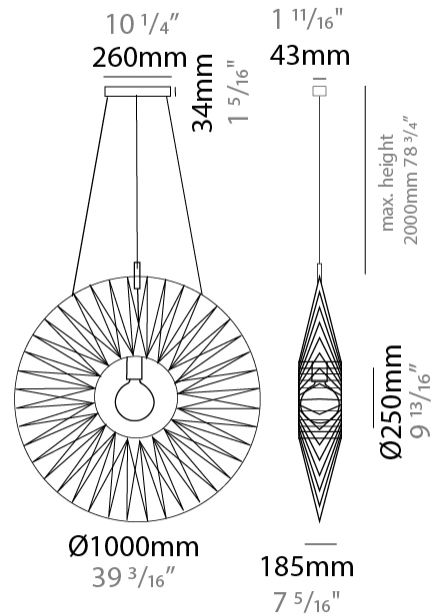

PROJECT	_____
TYPE	_____
SPECIFIER	_____
QUANTITY	_____
DATE	_____

BIMBA SUSPENSION

D111109-

base number   Finish
Options

1. To build a product code in our configurator select the specify button on the base model # product page
2. To build a manual product code on this datasheet choose from the options listed below in blue font and add the suffix to the base model #

GENERAL

Series: Bimba
Brand: Ole
Division: Design
Mounting Type: Suspension
Mounting Location: Ceiling
Subcategory: Pendant

PHYSICAL

Shape: Round
Diameter (mm): 1000
Diameter (in): 39 3/8
Width (mm): 185
Width (in): 7 5/16
Height (mm): 1000
Height (in): 39 3/8
Max. Overall Height (mm): 3000
Max. Overall Height (in): 118 1/8
Light Distribution: Omnidirectional
Weight (kg): 6
Weight (lbs): 13.23
Fixture Finish: BEI / BLK / BLU / COG / DGN / GRY / MRN / MOC / MUS / OLV / SIL / STN / TER / WHI
Holder Finish: Matte Black
Fixture Material: Fabric Cord / Metal
Cable Details: 2000mm Cable
Upon Request: Other fabric cord colors available upon request (see downloadable finish chart)

ELECTRICAL

Number of Lamps: 1
Lamp Type: LED Retrofit
Bulb Included: Bulb Not Included
Max. Wattage Per Lamp (W): 20
Lamp Base: E26
Input Voltage (V): 120
Upon Request: 277Vac / GU24

LED

OPTICAL

RATINGS AND CERTIFICATIONS

Certified By: Certified for North American Standards
IP rating: IP20