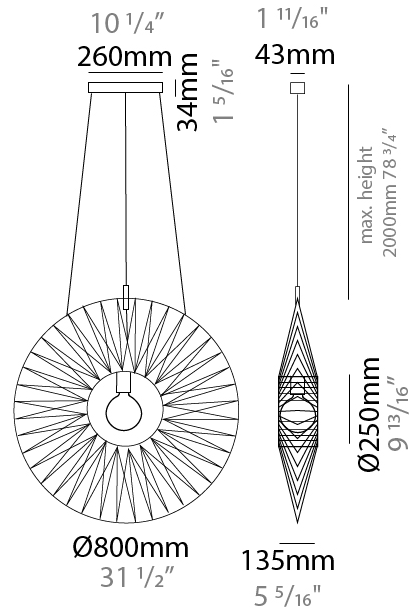

PROJECT	_____
TYPE	_____
SPECIFIER	_____
QUANTITY	_____
DATE	_____

BIMBA SUSPENSION

D111108-

base number _____
Finish Options _____

1. To build a product code in our configurator select the specify button on the base model # product page
2. To build a manual product code on this datasheet choose from the options listed below in blue font and add the suffix to the base model #

GENERAL

Series: Bimba
Brand: Ole
Division: Design
Mounting Type: Suspension
Mounting Location: Ceiling
Subcategory: Pendant

PHYSICAL

Shape: Round
Diameter (mm): 800
Diameter (in): 31 1/2
Width (mm): 135
Width (in): 5 5/16
Height (mm): 800
Height (in): 31 1/2
Max. Overall Height (mm): 2800
Max. Overall Height (in): 110 1/4
Light Distribution: Omnidirectional
Weight (kg): 5
Weight (lbs): 11.02
Fixture Finish: BEI / BLK / BLU / COG / DGN / GRY / MRN / MOC / MUS / OLV / SIL / STN / TER / WHI
Holder Finish: Matte Black
Fixture Material: Fabric Cord / Metal
Cable Details: 2000mm Cable
Upon Request: Other fabric cord colors available upon request (see downloadable finish chart)

ELECTRICAL

Number of Lamps: 1
Lamp Type: LED Retrofit
Bulb Included: Bulb Not Included
Max. Wattage Per Lamp (W): 20
Lamp Base: E26
Input Voltage (V): 120
Upon Request: 277Vac / GU24

LED

OPTICAL

RATINGS AND CERTIFICATIONS

Certified By: Certified for North American Standards
IP rating: IP20