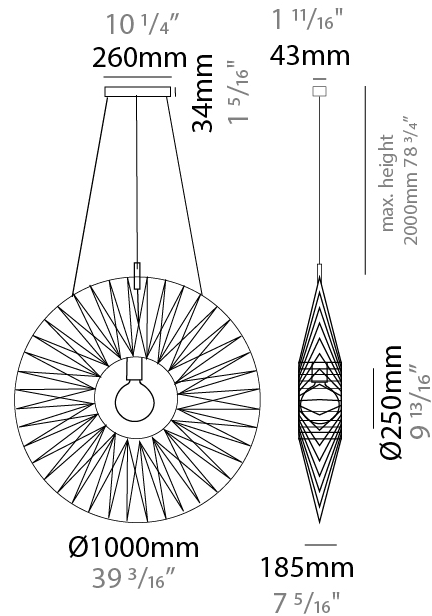

PROJECT	_____
TYPE	_____
SPECIFIER	_____
QUANTITY	_____
DATE	_____

BIMBA SUSPENSION

D111109-

base number   Finish
Options

1. To build a product code in our configurator select the specify button on the base model # product page
2. To build a manual product code on this datasheet choose from the options listed below in blue font and add the suffix to the base model #

GENERAL

Series: Bimba
Partner: Ole
Division: Design
Installation: Suspension
Product Type: Pendant
Mounting Location: Ceiling

PHYSICAL

Shape: Round
Diameter (mm): 1000
Diameter (in): 39 3/8
Width (mm): 185
Width (in): 7 5/16
Height (mm): 1000
Height (in): 39 3/8
Max. Overall Height (mm): 3000
Max. Overall Height (in): 118 1/8
Weight (kg): 6
Weight (lbs): 13.23
Fixture Finish: BEI / BLK / BLU / COG / DGN / GRY / MRN / MOC / MUS / OLV / SIL / STN / TER / WHI
Holder Finish: Matte Black
Fixture Material: Fabric Cord / Metal
Primary Material: Fabric - Recycled
Cable Details: 2000mm Cable
Upon Request: Other fabric cord colors available upon request (see downloadable finish chart)

ELECTRICAL

Number of Lamps: 1
Lamp Type: LED Retrofit
Bulb Included: Bulb Not Included
Max. Wattage Per Lamp (W): 20
Lamp Base: E26
Input Voltage (V): 120
Upon Request: 277Vac / GU24

LED

OPTICAL

RATINGS AND CERTIFICATIONS

Certified By: Certified for North American Standards
IP rating: IP20