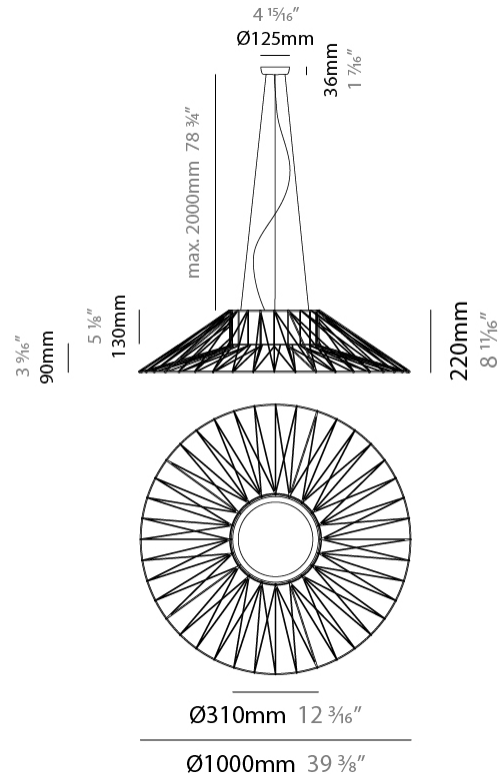

PROJECT	_____
TYPE	_____
SPECIFIER	_____
QUANTITY	_____
DATE	_____

BIMBA SUSPENSION

D111111-

base number   Finish
Options

1. To build a product code in our configurator select the specify button on the base model # product page
2. To build a manual product code on this datasheet choose from the options listed below in blue font and add the suffix to the base model #

GENERAL

Series: Bimba
Brand: Ole
Division: Design
Mounting Type: Suspension
Mounting Location: Ceiling
Subcategory: Pendant

PHYSICAL

Shape: Dome
Diameter (mm): 1000
Diameter (in): 39 3/8
Height (mm): 220
Height (in): 8 11/16
Max. Overall Height (mm): 2220
Max. Overall Height (in): 87 3/8
Light Distribution: Omnidirectional
Weight (kg): 6.5
Weight (lbs): 14.33
Fixture Finish: BEI / BLK / BLU / COG / DGN / GRY / MRN / MOC / MUS / OLV / SIL / STN / TER / WHI
Holder Finish: Matte Black
Fixture Material: Fabric Cord / Metal
Cable Details: 2000mm Cable
Upon Request: Other fabric cord colors available upon request (see downloadable finish chart)

ELECTRICAL

Number of Lamps: 3
Lamp Type: LED Retrofit
Bulb Included: Bulb Not Included
Max. Wattage Per Lamp (W): 15
Lamp Base: E26
Input Voltage (V): 120
Upon Request: 277Vac / GU24

LED

OPTICAL

RATINGS AND CERTIFICATIONS

Certified By: Certified for North American Standards
IP rating: IP20