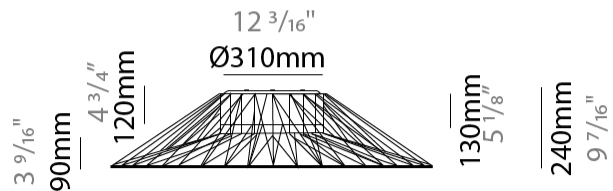

GENERAL

Series: Bimba
 Partner: Ole
 Division: Design
 Installation: Surface
 Product Type: Ceiling Surface
 Mounting Location: Ceiling

PHYSICAL

Shape: Abstract
 Diameter (mm): 800
 Diameter (in): 31 1/2
 Height (mm): 340
 Height (in): 13 3/8
 Weight (kg): 5.6
 Weight (lbs): 12.35
 Diffuser: PMMA - Opal
 Fixture Finish: BEI / BLK / BLU / COG / DGN / GRY / MRN / MOC / MUS / OLV / SIL / STN / TER / WHI
 Holder Finish: Matte Black
 Fixture Material: Fabric Cord / Metal
 Primary Material: Fabric - Recycled
 Cable Details: 2000mm Cable

GENERAL

Series: Bimba
 Partner: Ole
 Division: Design
 Installation: Surface
 Product Type: Ceiling Surface
 Mounting Location: Ceiling

PHYSICAL

Shape: Abstract
 Diameter (mm): 1000
 Diameter (in): 39 3/8
 Height (mm): 240
 Height (in): 9 7/16
 Weight (kg): 6
 Weight (lbs): 13.23
 Diffuser: PMMA - Opal
 Fixture Finish: BEI / BLK / BLU / COG / DGN / GRY / MRN / MOC / MUS / OLV / SIL / STN / TER / WHI
 Holder Finish: Matte Black
 Fixture Material: Fabric Cord / Metal
 Primary Material: Fabric - Recycled
 Cable Details: 2000mm Cable
 Upon Request: Other fabric cord colors available upon request (see downloadable finish chart)

LED

OPTICAL

RATINGS AND CERTIFICATIONS

Certified By: Certified for North American Standards
 IP rating: IP20

Ø1000mm
39 3/16"

D112045-

PROJECT

TYPE