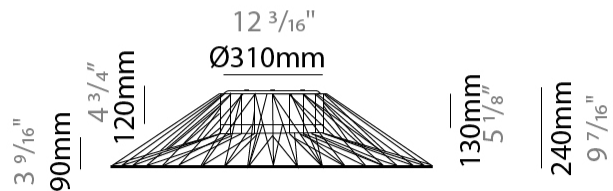

PROJECT	_____
TYPE	_____
SPECIFIER	_____
QUANTITY	_____
DATE	_____

BIMBA SURFACE

D112045-

base number   Finish
Options

1. To build a product code in our configurator select the specify button on the base model # product page
2. To build a manual product code on this datasheet choose from the options listed below in blue font and add the suffix to the base model #

GENERAL

Series: Bimba
Brand: Ole
Division: Design
Mounting Type: Surface
Mounting Location: Ceiling
Subcategory: Ambient

PHYSICAL

Shape: Abstract
Diameter (mm): 1000
Diameter (in): 39 3/8
Height (mm): 240
Height (in): 9 7/16
Light Distribution: Omnidirectional
Weight (kg): 6
Weight (lbs): 13.23
Diffuser: PMMA - Opal
Fixture Finish: BEI / BLK / BLU / COG / DGN / GRY / MRN / MOC / MUS / OLV / SIL / STN / TER / WHI
Holder Finish: Matte Black
Fixture Material: Fabric Cord / Metal
Cable Details: 2000mm Cable
Upon Request: Other fabric cord colors available upon request (see downloadable finish chart)

ELECTRICAL

Number of Lamps: 3
Lamp Type: LED Retrofit
Lamp Shape: A19
Bulb Included: Bulb Not Included
Max. Wattage Per Lamp (W): 15
Lamp Base: E26
Input Voltage (V): 120
Upon Request: 277Vac / GU24

LED

OPTICAL

RATINGS AND CERTIFICATIONS

Certified By: Certified for North American Standards
IP rating: IP20

Ø1000mm
39 3/16"