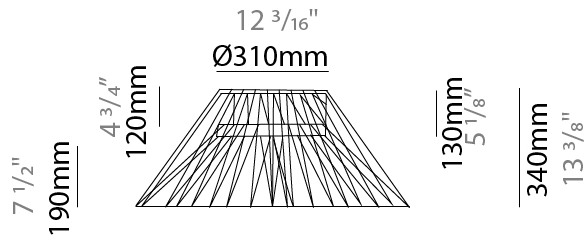

Ø800mm
31 1/2"