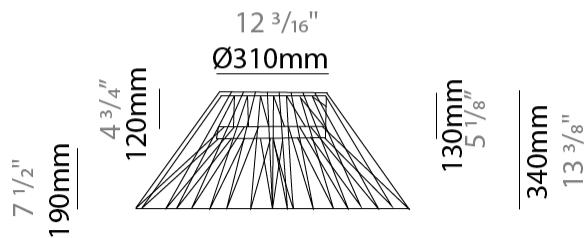

BIMBA SURFACE

D112044-

base number _____
Finish Options _____

1. To build a product code in our configurator select the specify button on the base model # product page
2. To build a manual product code on this datasheet choose from the options listed below in blue font and add the suffix to the base model #

GENERAL

Series: Bimba
Brand: Ole
Division: Design
Mounting Type: Surface
Mounting Location: Ceiling
Subcategory: Ambient

PHYSICAL

Shape: Abstract
Diameter (mm): 800
Diameter (in): 31 1/2
Height (mm): 340
Height (in): 13 3/8
Light Distribution: Omnidirectional
Weight (kg): 5.6
Weight (lbs): 12.35
Diffuser: PMMA - Opal
Fixture Finish: BEI / BLK / BLU / COG / DGN / GRY / MRN / MOC / MUS / OLV / SIL / STN / TER / WHI
Holder Finish: Matte Black
Fixture Material: Fabric Cord / Metal
Cable Details: 2000mm Cable

ELECTRICAL

Number of Lamps: 3
Lamp Type: LED Retrofit
Lamp Shape: A19
Bulb Included: Bulb Not Included
Max. Wattage Per Lamp (W): 15
Lamp Base: E26
Input Voltage (V): 120
Upon Request: 277Vac / GU24

LED

OPTICAL

RATINGS AND CERTIFICATIONS

Certified By: Certified for North American Standards
IP rating: IP20

Ø800mm
31 1/2"