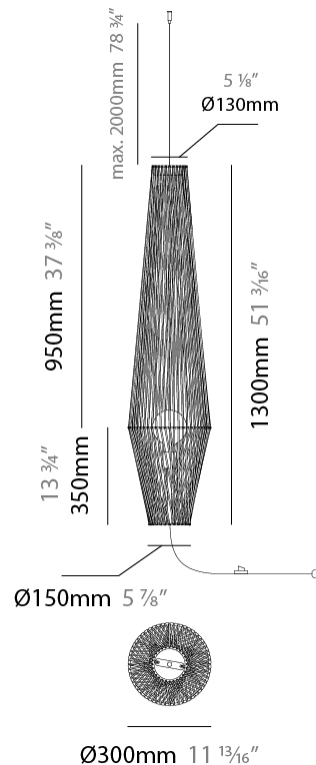

BIMBA SUSPENSION

D111114-

base number Finish
Options

1. To build a product code in our configurator select the specify button on the base model # product page
2. To build a manual product code on this datasheet choose from the options listed below in blue font and add the suffix to the base model #

GENERAL

Series: Bimba
Partner: Ole
Division: Design
Installation: Suspension
Product Type: Pendant
Mounting Location: Ceiling

PHYSICAL

Shape: Abstract
Diameter (mm): 300
Diameter (in): 11 ¹³/₁₆
Height (mm): 1300
Height (in): 51 ³/₁₆
Max. Overall Height (mm): 3330
Max. Overall Height (in): 129 ¹⁵/₁₆
Weight (kg): 5
Weight (lbs): 11.02
Fixture Finish: BEI / BLK / BLU / COG / DGN / GRY / MRN / MOC / MUS / OLV / SIL / STN / TER / WHI
Holder Finish: Matte Black
Fixture Material: Fabric Cord / Metal
Primary Material: Fabric - Recycled
Cable Details: 2000mm Cable
Upon Request: Other fabric cord colors available upon request (see downloadable finish chart)

ELECTRICAL

Number of Lamps: 1
Lamp Type: LED Retrofit
Bulb Included: Bulb Not Included
Max. Wattage Per Lamp (W): 15
Lamp Base: E26
Input Voltage (V): 120
Upon Request: 277Vac / GU24

LED

OPTICAL

RATINGS AND CERTIFICATIONS

Certified By: Certified for North American Standards
IP rating: IP20

PROJECT
TYPE
SPECIFIER
QUANTITY
DATE