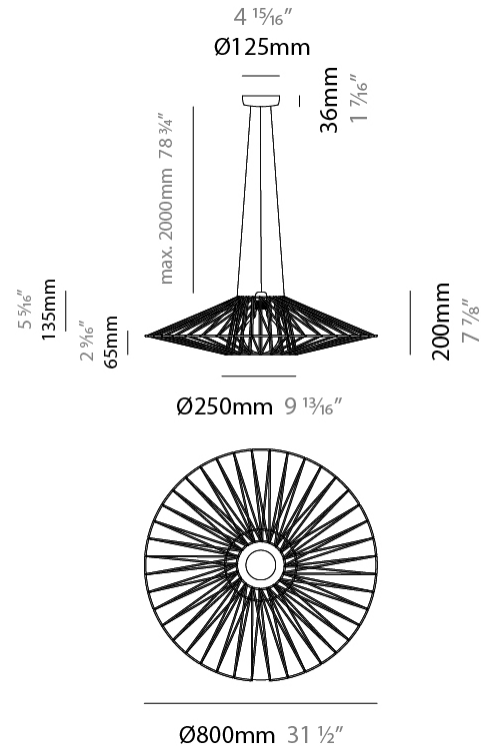

BIMBA SUSPENSION

D111113-

base number Finish
Options

1. To build a product code in our configurator select the specify button on the base model # product page
2. To build a manual product code on this datasheet choose from the options listed below in blue font and add the suffix to the base model #

GENERAL

Series: Bimba
Partner: Ole
Division: Design
Installation: Suspension
Product Type: Pendant
Mounting Location: Ceiling

PHYSICAL

Shape: Abstract
Diameter (mm): 800
Diameter (in): 31 1/2
Height (mm): 200
Height (in): 7 7/8
Max. Overall Height (mm): 2200
Max. Overall Height (in): 8 5/8
Weight (kg): 5.1
Weight (lbs): 11.24
Fixture Finish: BEI / BLK / BLU / COG / DGN / GRY / MRN / MOC / MUS / OLV / SIL / STN / TER / WHI
Holder Finish: Matte Black
Fixture Material: Fabric Cord / Metal
Primary Material: Fabric - Recycled
Cable Details: 2000mm Cable
Upon Request: Other fabric cord colors available upon request (see downloadable finish chart)

ELECTRICAL

Number of Lamps: 1
Lamp Type: LED Retrofit
Bulb Included: Bulb Not Included
Max. Wattage Per Lamp (W): 15
Lamp Base: E26
Input Voltage (V): 120
Upon Request: 277Vac / GU24

LED

OPTICAL

RATINGS AND CERTIFICATIONS

Certified By: Certified for North American Standards
IP rating: IP20

PROJECT
TYPE
SPECIFIER
QUANTITY
DATE