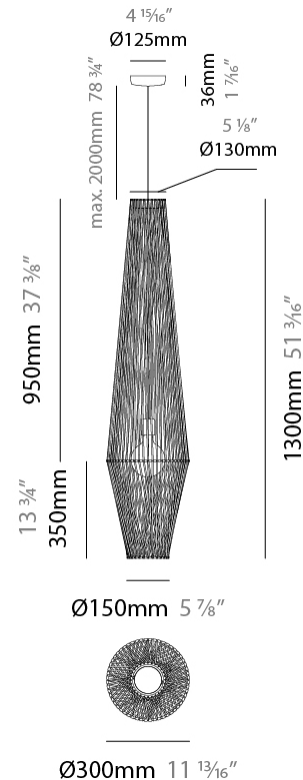

PROJECT
TYPE
SPECIFIER
QUANTITY
DATE

BIMBA SUSPENSION

D111115-

base number Finish
Options

1. To build a product code in our configurator select the specify button on the base model # product page
2. To build a manual product code on this datasheet choose from the options listed below in blue font and add the suffix to the base model #

GENERAL

Series: Bimba
Partner: Ole
Division: Design
Installation: Suspension
Product Type: Pendant
Mounting Location: Ceiling

PHYSICAL

Shape: Abstract
Diameter (mm): 300
Diameter (in): 11 ¹³/₁₆
Height (mm): 1300
Height (in): 51 ³/₁₆
Max. Overall Height (mm): 3300
Max. Overall Height (in): 129 ¹⁵/₁₆
Weight (kg): 5
Weight (lbs): 11.02
Fixture Finish: BEI / BLK / BLU / COG / DGN / GRY / MRN / MOC / MUS / OLV / SIL / STN / TER / WHI
Holder Finish: Matte Black
Fixture Material: Fabric Cord / Metal
Primary Material: Fabric - Recycled
Cable Details: 2000mm Cable
Upon Request: Other fabric cord colors available upon request (see downloadable finish chart)

ELECTRICAL

Number of Lamps: 1
Lamp Type: LED Retrofit
Bulb Included: Bulb Not Included
Max. Wattage Per Lamp (W): 15
Lamp Base: E26
Input Voltage (V): 120
Upon Request: 277Vac / GU24

LED

OPTICAL

RATINGS AND CERTIFICATIONS

Certified By: Certified for North American Standards
IP rating: IP20