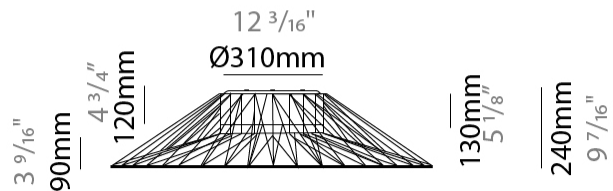

PROJECT	_____
TYPE	_____
SPECIFIER	_____
QUANTITY	_____
DATE	_____

BIMBA SURFACE

D112045-

base number   Finish
Options

1. To build a product code in our configurator select the specify button on the base model # product page
2. To build a manual product code on this datasheet choose from the options listed below in blue font and add the suffix to the base model #

GENERAL

Series: Bimba
Partner: Ole
Division: Design
Installation: Surface
Product Type: Ceiling Surface
Mounting Location: Ceiling

PHYSICAL

Shape: Abstract
Diameter (mm): 1000
Diameter (in): 39 3/8
Height (mm): 240
Height (in): 9 7/16
Weight (kg): 6
Weight (lbs): 13.23
Diffuser: PMMA - Opal
Fixture Finish: BEI / BLK / BLU / COG / DGN / GRY / MRN / MOC / MUS / OLV / SIL / STN / TER / WHI
Holder Finish: Matte Black
Fixture Material: Fabric Cord / Metal
Primary Material: Fabric - Recycled
Cable Details: 2000mm Cable
Upon Request: Other fabric cord colors available upon request (see downloadable finish chart)

ELECTRICAL

Number of Lamps: 3
Lamp Type: LED Retrofit
Lamp Shape: A19
Bulb Included: Bulb Not Included
Max. Wattage Per Lamp (W): 15
Lamp Base: E26
Input Voltage (V): 120
Upon Request: 277Vac / GU24

LED

OPTICAL

RATINGS AND CERTIFICATIONS

Certified By: Certified for North American Standards
IP rating: IP20

Ø1000mm
39 3/16"