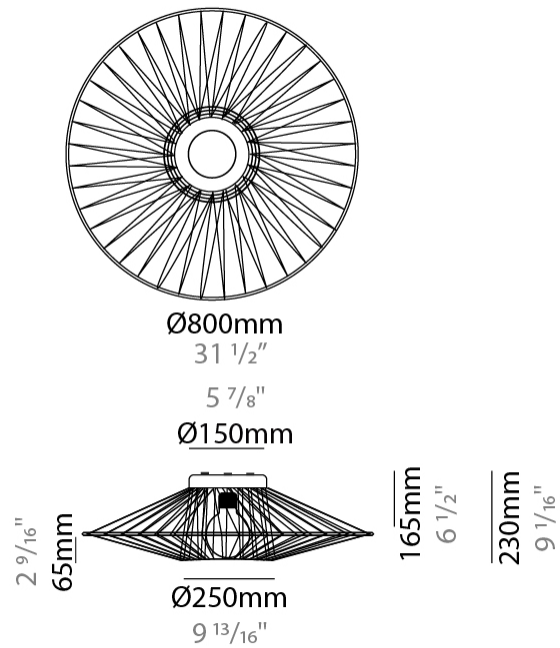

BIMBA SURFACE

D112043-

base number   Finish
Options

PROJECT	_____
TYPE	_____
SPECIFIER	_____
QUANTITY	_____
DATE	_____

1. To build a product code in our configurator select the specify button on the base model # product page
2. To build a manual product code on this datasheet choose from the options listed below in blue font and add the suffix to the base model #

GENERAL

Series: Bimba
Partner: Ole
Division: Design
Installation: Surface
Product Type: Ceiling Surface
Mounting Location: Ceiling

PHYSICAL

Shape: Abstract
Diameter (mm): 800
Diameter (in): 31 1/2
Height (mm): 230
Height (in): 9 1/16
Weight (kg): 5.1
Weight (lbs): 11.24
Diffuser: PMMA - Opal
Fixture Finish: BEI / BLK / BLU / COG / DGN / GRY / MRN / MOC / MUS / OLV / SIL / STN / TER / WHI
Holder Finish: Matte Black
Fixture Material: Fabric Cord / Metal
Primary Material: Fabric - Recycled
Cable Details: 2000mm Cable
Upon Request: Other fabric cord colors available upon request (see downloadable finish chart)

ELECTRICAL

Number of Lamps: 1
Lamp Type: LED Retrofit
Lamp Shape: A19
Bulb Included: Bulb Not Included
Max. Wattage Per Lamp (W): 15
Lamp Base: E26
Input Voltage (V): 120
Upon Request: 277Vac / GU24

LED

OPTICAL

RATINGS AND CERTIFICATIONS

Certified By: Certified for North American Standards
IP rating: IP20