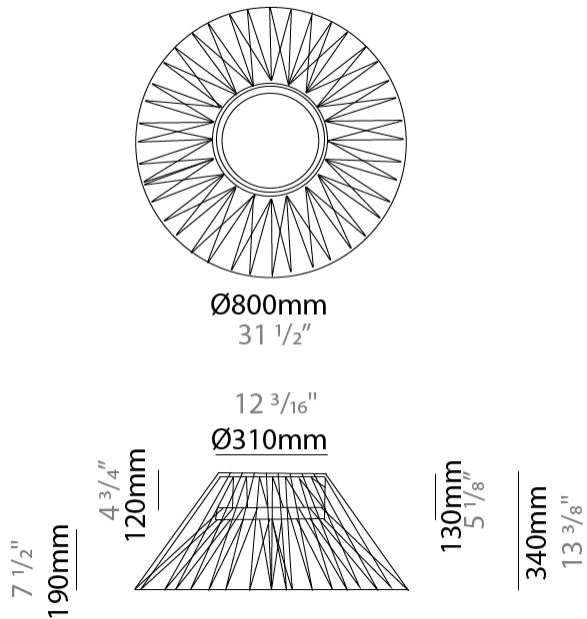

BIMBA SURFACE

D112044-

base number _____
Finish Options _____

1. To build a product code in our configurator select the specify button on the base model # product page
2. To build a manual product code on this datasheet choose from the options listed below in blue font and add the suffix to the base model #

GENERAL

Series: Bimba
Partner: Ole
Division: Design
Installation: Surface
Product Type: Ceiling Surface
Mounting Location: Ceiling

PHYSICAL

Shape: Abstract
Diameter (mm): 800
Diameter (in): 31 1/2
Height (mm): 340
Height (in): 13 3/8
Weight (kg): 5.6
Weight (lbs): 12.35
Diffuser: PMMA - Opal
Fixture Finish: BEI / BLK / BLU / COG / DGN / GRY / MRN / MOC / MUS / OLV / SIL / STN / TER / WHI
Holder Finish: Matte Black
Fixture Material: Fabric Cord / Metal
Primary Material: Fabric - Recycled
Cable Details: 2000mm Cable

ELECTRICAL

Number of Lamps: 3
Lamp Type: LED Retrofit
Lamp Shape: A19
Bulb Included: Bulb Not Included
Max. Wattage Per Lamp (W): 15
Lamp Base: E26
Input Voltage (V): 120
Upon Request: 277Vac / GU24

LED

OPTICAL

RATINGS AND CERTIFICATIONS

Certified By: Certified for North American Standards
IP rating: IP20