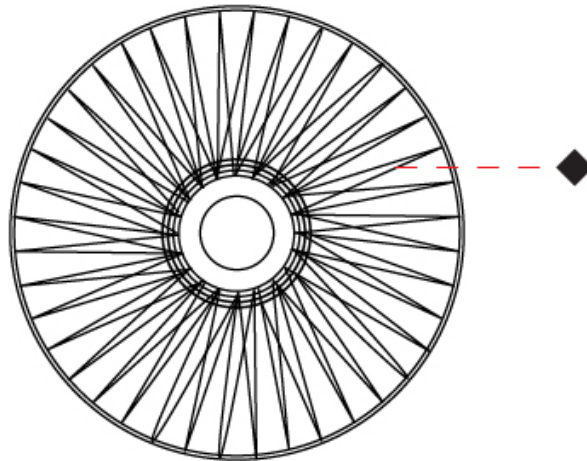

D112042-

PROJECT	_____
TYPE	_____
SPECIFIER	_____
QUANTITY	_____
DATE	_____

D