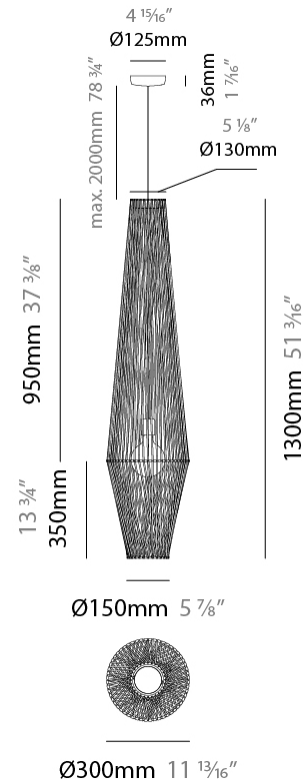

PROJECT
TYPE
SPECIFIER
QUANTITY
DATE

BIMBA SUSPENSION

D111115-

base number Finish
Options

1. To build a product code in our configurator select the specify button on the base model # product page
2. To build a manual product code on this datasheet choose from the options listed below in blue font and add the suffix to the base model #

GENERAL

Series: Bimba
Partner: Ole
Division: Design
Installation: Suspension
Product Type: Pendant
Mounting Location: Ceiling

PHYSICAL

Shape: Abstract
Diameter (mm): 300
Diameter (in): 11 13/16
Height (mm): 1300
Height (in): 51 3/16
Max. Overall Height (mm): 3300
Max. Overall Height (in): 129 15/16
Weight (kg): 5
Weight (lbs): 11.02
Fixture Finish: BEI / BLK / BLU / COG / DGN / GRY / MRN / MOC / MUS / OLV / SIL / STN / TER / WHI
Holder Finish: Matte Black
Fixture Material: Fabric Cord / Metal
Primary Material: Fabric - Recycled
Cable Details: 2000mm Cable
Upon Request: Other fabric cord colors available upon request (see downloadable finish chart)

ELECTRICAL

Number of Lamps: 1
Lamp Type: LED Retrofit
Bulb Included: Bulb Not Included
Max. Wattage Per Lamp (W): 15
Lamp Base: E26
Input Voltage (V): 120
Upon Request: 277Vac / GU24

LED

OPTICAL

RATINGS AND CERTIFICATIONS

Certified By: Certified for North American Standards
IP rating: IP20