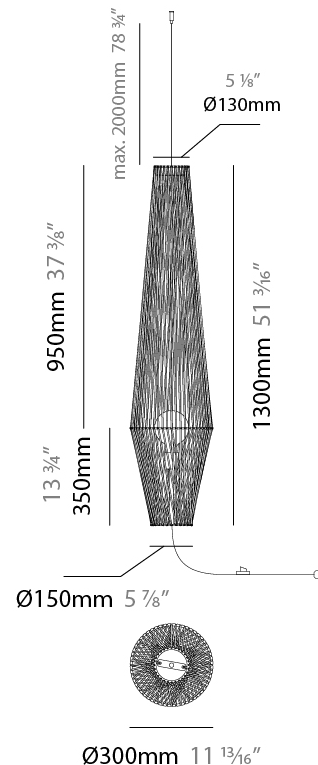

PROJECT	
TYPE	
SPECIFIER	
QUANTITY	
DATE	

BIMBA SUSPENSION

D111114-

base number Finish
Options

1. To build a product code in our configurator select the specify button on the base model # product page
2. To build a manual product code on this datasheet choose from the options listed below in blue font and add the suffix to the base model #

GENERAL

Series: Bimba
Partner: Ole
Division: Design
Installation: Suspension
Product Type: Pendant
Mounting Location: Ceiling

PHYSICAL

Shape: Abstract
Diameter (mm): 300
Diameter (in): 11 ¹³/₁₆
Height (mm): 1300
Height (in): 51 ³/₁₆
Max. Overall Height (mm): 3330
Max. Overall Height (in): 129 ¹⁵/₁₆
Weight (kg): 5
Weight (lbs): 11.02
Fixture Finish: BEI / BLK / BLU / COG / DGN / GRY / MRN / MOC / MUS / OLV / SIL / STN / TER / WHI
Holder Finish: Matte Black
Fixture Material: Fabric Cord / Metal
Primary Material: Fabric - Recycled
Cable Details: 2000mm Cable
Upon Request: Other fabric cord colors available upon request (see downloadable finish chart)

ELECTRICAL

Number of Lamps: 1
Lamp Type: LED Retrofit
Bulb Included: Bulb Not Included
Max. Wattage Per Lamp (W): 15
Lamp Base: E26
Input Voltage (V): 120
Upon Request: 277Vac / GU24

LED

OPTICAL

RATINGS AND CERTIFICATIONS

Certified By: Certified for North American Standards
IP rating: IP20