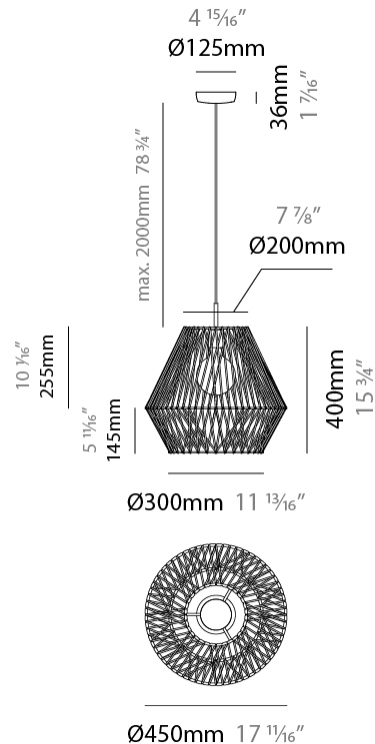

BIMBA SUSPENSION

D111117-

base number Finish
Options

1. To build a product code in our configurator select the specify button on the base model # product page
2. To build a manual product code on this datasheet choose from the options listed below in blue font and add the suffix to the base model #

GENERAL

Series: Bimba
Brand: Ole
Division: Design
Mounting Type: Suspension
Mounting Location: Ceiling
Subcategory: Pendant

PHYSICAL

Shape: Abstract
Diameter (mm): 450
Diameter (in): 17 11/16
Height (mm): 400
Height (in): 15 3/4
Max. Overall Height (mm): 2400
Max. Overall Height (in): 94 1/2
Light Distribution: Omnidirectional
Weight (kg): 2
Weight (lbs): 4.41
Fixture Finish: BEI / BLK / BLU / COG / DGN / GRY / MRN / MOC / MUS / OLV / SIL / STN / TER / WHI
Holder Finish: Matte Black
Fixture Material: Fabric Cord / Metal
Cable Details: 2000mm Cable
Upon Request: Other fabric cord colors available upon request (see downloadable finish chart)

ELECTRICAL

Number of Lamps: 1
Lamp Type: LED Retrofit
Bulb Included: Bulb Not Included
Max. Wattage Per Lamp (W): 15
Lamp Base: E26
Input Voltage (V): 120
Upon Request: 277Vac / GU24

LED

OPTICAL

RATINGS AND CERTIFICATIONS

Certified By: Certified for North American Standards
IP rating: IP20

PROJECT
TYPE
SPECIFIER
QUANTITY
DATE