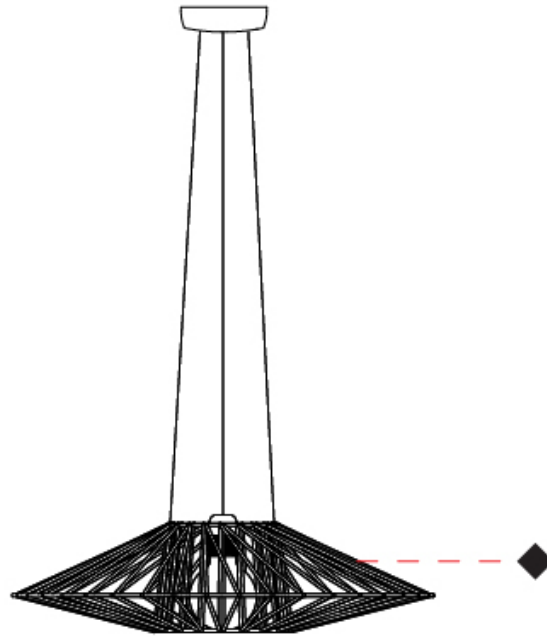

BIMBA SUSPENSION

D111112-

PROJECT

TYPE

SPECIFIER

QUANTITY

DATE

D