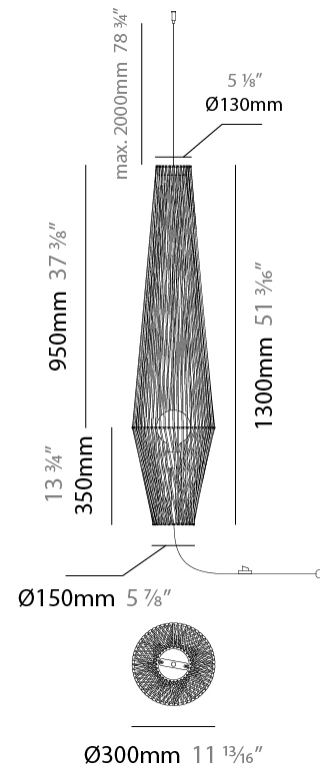

PROJECT	
TYPE	
SPECIFIER	
QUANTITY	
DATE	

BIMBA SUSPENSION

D111114-

base number Finish
Options

1. To build a product code in our configurator select the specify button on the base model # product page
2. To build a manual product code on this datasheet choose from the options listed below in blue font and add the suffix to the base model #

GENERAL

Series: Bimba
Brand: Ole
Division: Design
Mounting Type: Suspension
Mounting Location: Ceiling
Subcategory: Pendant

PHYSICAL

Shape: Abstract
Diameter (mm): 300
Diameter (in): 11 ¹³/₁₆
Height (mm): 1300
Height (in): 51 ³/₁₆
Max. Overall Height (mm): 3330
Max. Overall Height (in): 129 ¹⁵/₁₆
Light Distribution: Omnidirectional
Weight (kg): 5
Weight (lbs): 11.02
Fixture Finish: BEI / BLK / BLU / COG / DGN / GRY / MRN / MOC / MUS / OLV / SIL / STN / TER / WHI
Holder Finish: Matte Black
Fixture Material: Fabric Cord / Metal
Cable Details: 2000mm Cable
Upon Request: Other fabric cord colors available upon request (see downloadable finish chart)

ELECTRICAL

Number of Lamps: 1
Lamp Type: LED Retrofit
Bulb Included: Bulb Not Included
Max. Wattage Per Lamp (W): 15
Lamp Base: E26
Input Voltage (V): 120
Upon Request: 277Vac / GU24

LED

OPTICAL

RATINGS AND CERTIFICATIONS

Certified By: Certified for North American Standards
IP rating: IP20