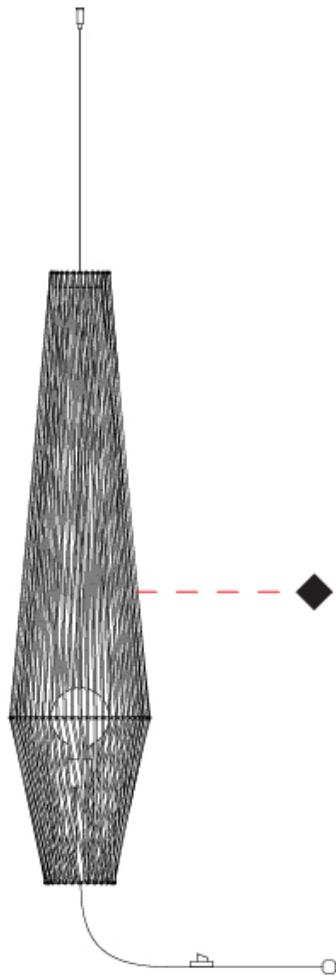

BIMBA SUSPENSION

D111114-

PROJECT
TYPE
SPECIFIER
QUANTITY
DATE

D