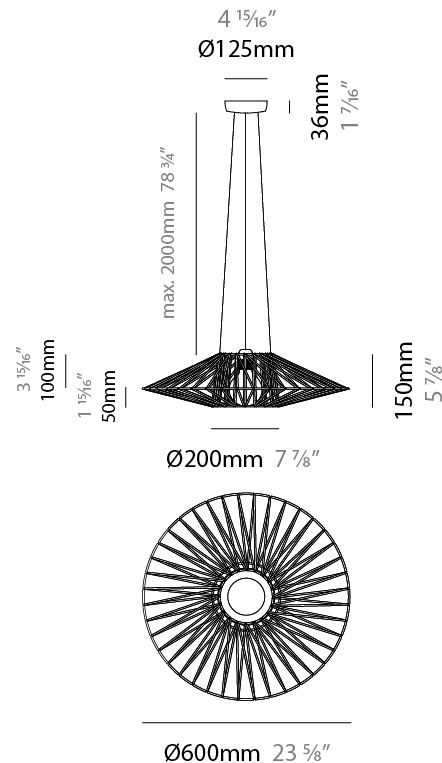

PROJECT	
TYPE	
SPECIFIER	
QUANTITY	
DATE	

BIMBA SUSPENSION

D111112-

base number Finish
Options

1. To build a product code in our configurator select the specify button on the base model # product page
2. To build a manual product code on this datasheet choose from the options listed below in blue font and add the suffix to the base model #

GENERAL

Series: Bimba
Brand: Ole
Division: Design
Mounting Type: Suspension
Mounting Location: Ceiling
Subcategory: Pendant

PHYSICAL

Shape: Abstract
Diameter (mm): 600
Diameter (in): 23 5/8
Height (mm): 150
Height (in): 5 7/8
Max. Overall Height (mm): 2150
Max. Overall Height (in): 84 5/8
Light Distribution: Omnidirectional
Weight (kg): 4.2
Weight (lbs): 9.26
Fixture Finish: BEI / BLK / BLU / COG / DGN / GRY / MRN / MOC / MUS / OLV / SIL / STN / TER / WHI
Holder Finish: Matte Black
Fixture Material: Fabric Cord / Metal
Cable Details: 2000mm Cable
Upon Request: Other fabric cord colors available upon request (see downloadable finish chart)

ELECTRICAL

Number of Lamps: 1
Lamp Type: LED Retrofit
Bulb Included: Bulb Not Included
Max. Wattage Per Lamp (W): 15
Lamp Base: E26
Input Voltage (V): 120
Upon Request: 277Vac / GU24

LED

OPTICAL

RATINGS AND CERTIFICATIONS

Certified By: Certified for North American Standards
IP rating: IP20