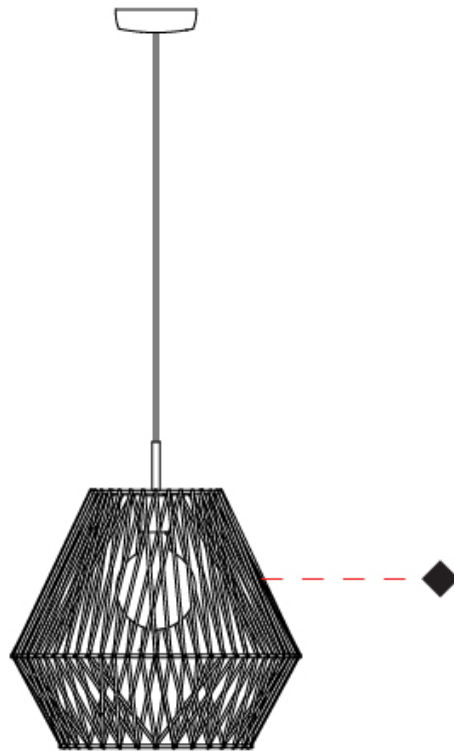

BIMBA SUSPENSION

D111117-

PROJECT

TYPE

SPECIFIER

QUANTITY

DATE

D