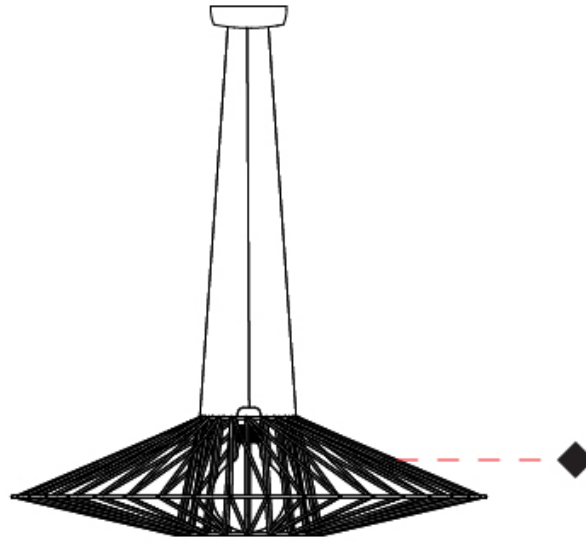

BIMBA SUSPENSION

D111113-

PROJECT

TYPE

SPECIFIER

QUANTITY

DATE

D