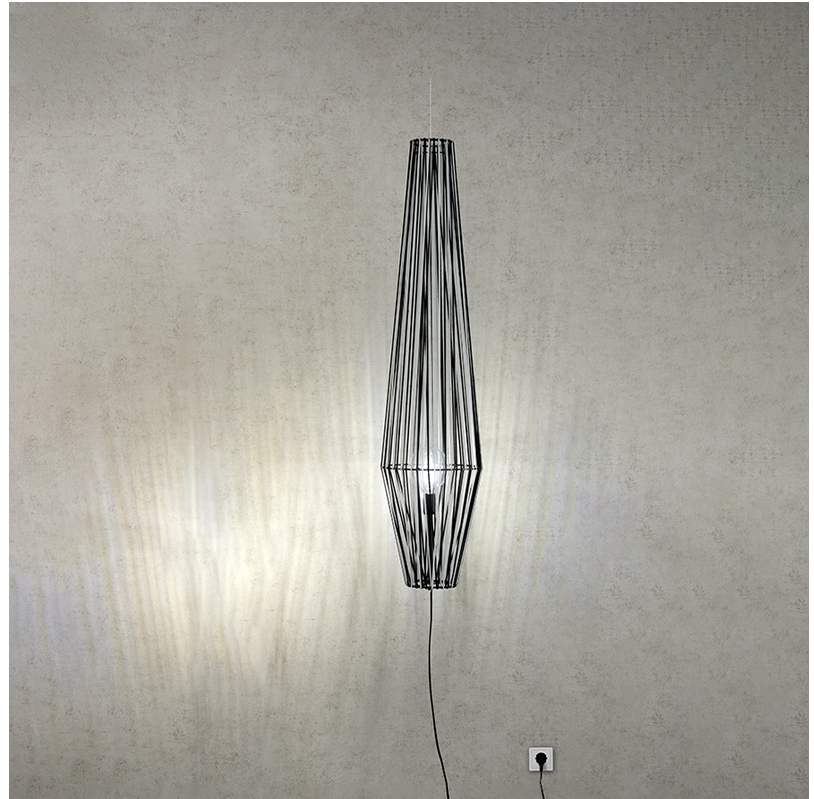

PROJECT	
TYPE	
SPECIFIER	
QUANTITY	
DATE	

BIMBA SUSPENSION

D111114-

base number Finish
Options

1. To build a product code in our configurator select the specify button on the base model # product page
2. To build a manual product code on this datasheet choose from the options listed below in blue font and add the suffix to the base model #

GENERAL

Series: Bimba
Brand: Ole
Division: Design
Mounting Type: Suspension
Mounting Location: Ceiling
Subcategory: Pendant

PHYSICAL

Shape: Abstract
Diameter (mm): 300
Diameter (in): 11 ¹³/₁₆
Height (mm): 1300
Height (in): 51 ³/₁₆
Max. Overall Height (mm): 3330
Max. Overall Height (in): 129 ¹⁵/₁₆
Light Distribution: Omnidirectional
Weight (kg): 5
Weight (lbs): 11.02
Fixture Finish: BEI / BLK / BLU / COG / DGN / GRY / MRN / MOC / MUS / OLV / SIL / STN / TER / WHI
Holder Finish: Matte Black
Fixture Material: Fabric Cord / Metal
Cable Details: 2000mm Cable
Upon Request: Other fabric cord colors available upon request (see downloadable finish chart)

ELECTRICAL

Number of Lamps: 1
Lamp Type: LED Retrofit
Bulb Included: Bulb Not Included
Max. Wattage Per Lamp (W): 15
Lamp Base: E26
Input Voltage (V): 120
Upon Request: 277Vac / GU24

LED

OPTICAL

RATINGS AND CERTIFICATIONS

Certified By: Certified for North American Standards
IP rating: IP20