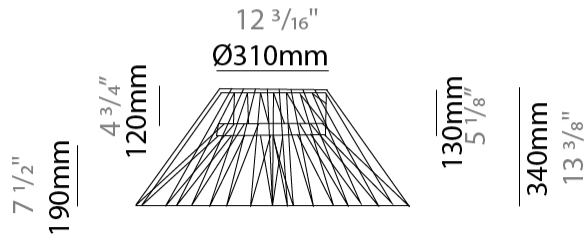

BIMBA SURFACE

D112044-

base number _____
Finish Options _____

1. To build a product code in our configurator select the specify button on the base model # product page
2. To build a manual product code on this datasheet choose from the options listed below in blue font and add the suffix to the base model #

GENERAL

Series: Bimba
Brand: Ole
Division: Design
Mounting Type: Surface
Mounting Location: Ceiling
Subcategory: Ambient

PHYSICAL

Shape: Abstract
Diameter (mm): 800
Diameter (in): 31 1/2
Height (mm): 340
Height (in): 13 3/8
Light Distribution: Omnidirectional
Weight (kg): 5.6
Weight (lbs): 12.35
Diffuser: PMMA - Opal
Fixture Finish: BEI / BLK / BLU / COG / DGN / GRY / MRN / MOC / MUS / OLV / SIL / STN / TER / WHI
Holder Finish: Matte Black
Fixture Material: Fabric Cord / Metal
Cable Details: 2000mm Cable

ELECTRICAL

Number of Lamps: 3
Lamp Type: LED Retrofit
Lamp Shape: A19
Bulb Included: Bulb Not Included
Max. Wattage Per Lamp (W): 15
Lamp Base: E26
Input Voltage (V): 120
Upon Request: 277Vac / GU24

LED

OPTICAL

RATINGS AND CERTIFICATIONS

Certified By: Certified for North American Standards
IP rating: IP20

Ø800mm
31 1/2"