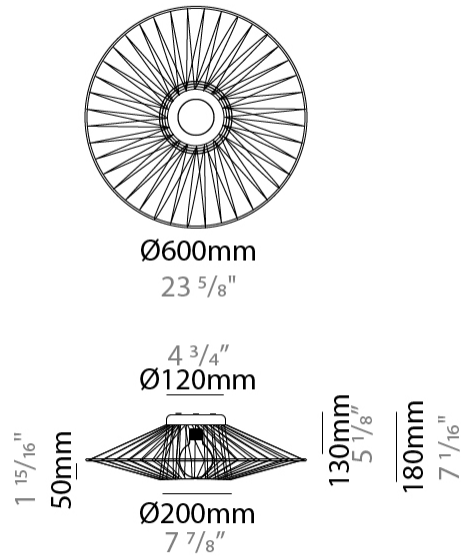

BIMBA SURFACE

D112042-

base number Finish
Options

PROJECT
TYPE
SPECIFIER
QUANTITY
DATE

1. To build a product code in our configurator select the specify button on the base model # product page
2. To build a manual product code on this datasheet choose from the options listed below in blue font and add the suffix to the base model #

GENERAL

Series: Bimba
Brand: Ole
Division: Design
Mounting Type: Surface
Mounting Location: Ceiling
Subcategory: Ambient

PHYSICAL

Shape: Abstract
Diameter (mm): 600
Diameter (in): 23 5/8
Height (mm): 180
Height (in): 7 1/8
Light Distribution: Omnidirectional
Weight (kg): 4
Weight (lbs): 8.82
Diffuser: PMMA - Opal
Fixture Finish: BEI / BLK / BLU / COG / DGN / GRY / MRN / MOC / MUS / OLV / SIL / STN / TER / WHI
Holder Finish: Matte Black
Fixture Material: Fabric Cord / Metal
Cable Details: 2000mm Cable
Upon Request: Other fabric cord colors available upon request (see downloadable finish chart)

ELECTRICAL

Number of Lamps: 1
Lamp Type: LED Retrofit
Lamp Shape: A19
Bulb Included: Bulb Not Included
Max. Wattage Per Lamp (W): 15
Lamp Base: E26
Input Voltage (V): 120
Upon Request: 277Vac / GU24

LED

OPTICAL

RATINGS AND CERTIFICATIONS

Certified By: Certified for North American Standards
IP rating: IP20