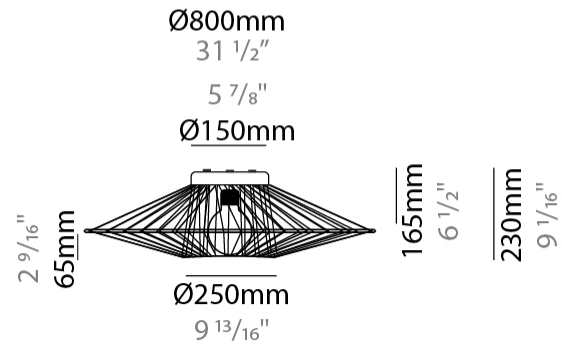

BIMBA SURFACE

D112043-

base number   Finish
Options

PROJECT	_____
TYPE	_____
SPECIFIER	_____
QUANTITY	_____
DATE	_____

1. To build a product code in our configurator select the specify button on the base model # product page
2. To build a manual product code on this datasheet choose from the options listed below in blue font and add the suffix to the base model #

GENERAL

Series: Bimba
Brand: Ole
Division: Design
Mounting Type: Surface
Mounting Location: Ceiling
Subcategory: Ambient

PHYSICAL

Shape: Abstract
Diameter (mm): 800
Diameter (in): 31 1/2
Height (mm): 230
Height (in): 9 1/16
Light Distribution: Omnidirectional
Weight (kg): 5.1
Weight (lbs): 11.24
Diffuser: PMMA - Opal
Fixture Finish: BEI / BLK / BLU / COG / DGN / GRY / MRN / MOC / MUS / OLV / SIL / STN / TER / WHI
Holder Finish: Matte Black
Fixture Material: Fabric Cord / Metal
Cable Details: 2000mm Cable
Upon Request: Other fabric cord colors available upon request (see downloadable finish chart)

ELECTRICAL

Number of Lamps: 1
Lamp Type: LED Retrofit
Lamp Shape: A19
Bulb Included: Bulb Not Included
Max. Wattage Per Lamp (W): 15
Lamp Base: E26
Input Voltage (V): 120
Upon Request: 277Vac / GU24

LED

OPTICAL

RATINGS AND CERTIFICATIONS

Certified By: Certified for North American Standards
IP rating: IP20