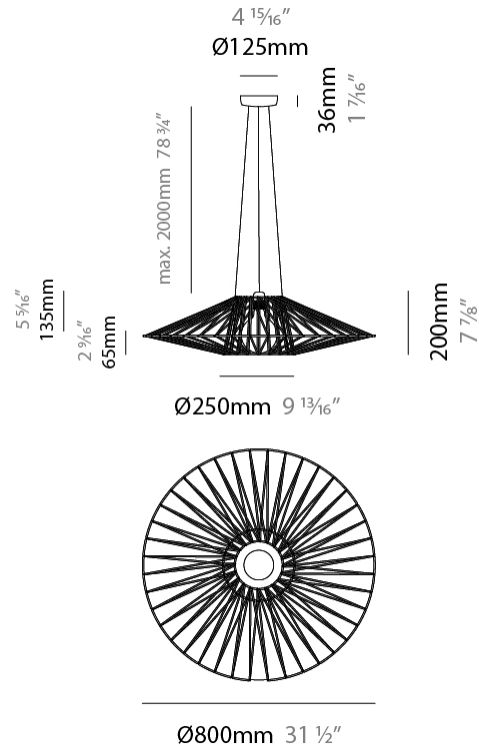

PROJECT	_____
TYPE	_____
SPECIFIER	_____
QUANTITY	_____
DATE	_____

BIMBA SUSPENSION

D111113-

base number Finish
Options

1. To build a product code in our configurator select the specify button on the base model # product page
2. To build a manual product code on this datasheet choose from the options listed below in blue font and add the suffix to the base model #

GENERAL

Series: Bimba
Brand: Ole
Division: Design
Mounting Type: Suspension
Mounting Location: Ceiling
Subcategory: Pendant

PHYSICAL

Shape: Abstract
Diameter (mm): 800
Diameter (in): 31 1/2
Height (mm): 200
Height (in): 7 7/8
Max. Overall Height (mm): 2200
Max. Overall Height (in): 8 5/8
Light Distribution: Omnidirectional
Weight (kg): 5.1
Weight (lbs): 11.24
Fixture Finish: BEI / BLK / BLU / COG / DGN / GRY / MRN / MOC / MUS / OLV / SIL / STN / TER / WHI
Holder Finish: Matte Black
Fixture Material: Fabric Cord / Metal
Cable Details: 2000mm Cable
Upon Request: Other fabric cord colors available upon request (see downloadable finish chart)

ELECTRICAL

Number of Lamps: 1
Lamp Type: LED Retrofit
Bulb Included: Bulb Not Included
Max. Wattage Per Lamp (W): 15
Lamp Base: E26
Input Voltage (V): 120
Upon Request: 277Vac / GU24

LED

OPTICAL

RATINGS AND CERTIFICATIONS

Certified By: Certified for North American Standards
IP rating: IP20