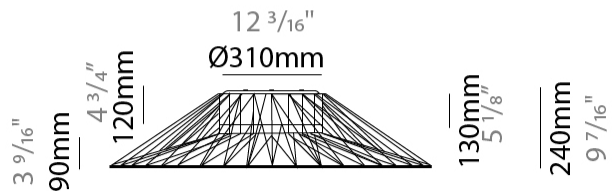

BIMBA SURFACE

D112045-

base number   Finish
Options

1. To build a product code in our configurator select the specify button on the base model # product page
2. To build a manual product code on this datasheet choose from the options listed below in blue font and add the suffix to the base model #

GENERAL

Series: Bimba
Brand: Ole
Division: Design
Mounting Type: Surface
Mounting Location: Ceiling
Subcategory: Ambient

PHYSICAL

Shape: Abstract
Diameter (mm): 1000
Diameter (in): 39 3/8
Height (mm): 240
Height (in): 9 7/16
Light Distribution: Omnidirectional
Weight (kg): 6
Weight (lbs): 13.23
Diffuser: PMMA - Opal
Fixture Finish: BEI / BLK / BLU / COG / DGN / GRY / MRN / MOC / MUS / OLV / SIL / STN / TER / WHI
Holder Finish: Matte Black
Fixture Material: Fabric Cord / Metal
Cable Details: 2000mm Cable
Upon Request: Other fabric cord colors available upon request (see downloadable finish chart)

ELECTRICAL

Number of Lamps: 3
Lamp Type: LED Retrofit
Lamp Shape: A19
Bulb Included: Bulb Not Included
Max. Wattage Per Lamp (W): 15
Lamp Base: E26
Input Voltage (V): 120
Upon Request: 277Vac / GU24

LED

OPTICAL

RATINGS AND CERTIFICATIONS

Certified By: Certified for North American Standards
IP rating: IP20

Ø1000mm
39 3/16"