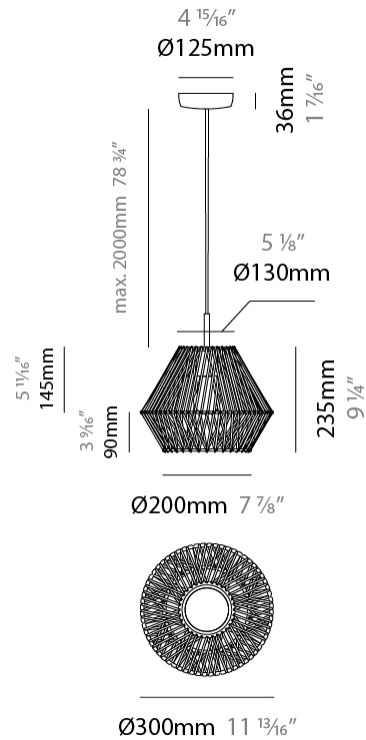

BIMBA SUSPENSION

D111116-

base number Finish
Options

1. To build a product code in our configurator select the specify button on the base model # product page
2. To build a manual product code on this datasheet choose from the options listed below in blue font and add the suffix to the base model #

GENERAL

Series: Bimba
Brand: Ole
Division: Design
Mounting Type: Suspension
Mounting Location: Ceiling
Subcategory: Pendant

PHYSICAL

Shape: Abstract
Diameter (mm): 300
Diameter (in): 11 13/16
Height (mm): 235
Height (in): 9 1/4
Max. Overall Height (mm): 2235
Max. Overall Height (in): 88
Light Distribution: Omnidirectional
Weight (kg): 2
Weight (lbs): 4.41
Fixture Finish: BEI / BLK / BLU / COG / DGN / GRY / MRN / MOC / MUS / OLV / SIL / STN / TER / WHI
Holder Finish: Matte Black
Fixture Material: Fabric Cord / Metal
Cable Details: 2000mm Cable
Upon Request: Other fabric cord colors available upon request (see downloadable finish chart)

ELECTRICAL

Number of Lamps: 1
Lamp Type: LED Retrofit
Bulb Included: Bulb Not Included
Max. Wattage Per Lamp (W): 15
Lamp Base: E26
Input Voltage (V): 120
Upon Request: 277Vac / GU24

LED

OPTICAL

RATINGS AND CERTIFICATIONS

Certified By: Certified for North American Standards
IP rating: IP20

PROJECT
TYPE
SPECIFIER
QUANTITY
DATE