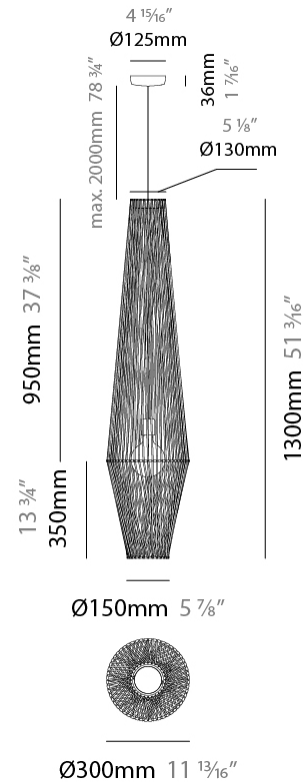

PROJECT	
TYPE	
SPECIFIER	
QUANTITY	
DATE	

BIMBA SUSPENSION

D111115-

base number Finish
Options

1. To build a product code in our configurator select the specify button on the base model # product page
2. To build a manual product code on this datasheet choose from the options listed below in blue font and add the suffix to the base model #

GENERAL

Series: Bimba
Brand: Ole
Division: Design
Mounting Type: Suspension
Mounting Location: Ceiling
Subcategory: Pendant

PHYSICAL

Shape: Abstract
Diameter (mm): 300
Diameter (in): 11 ¹³/₁₆"
Height (mm): 1300
Height (in): 51 ³/₁₆"
Max. Overall Height (mm): 3300
Max. Overall Height (in): 129 ¹⁵/₁₆"
Light Distribution: Omnidirectional
Weight (kg): 5
Weight (lbs): 11.02
Fixture Finish: BEI / BLK / BLU / COG / DGN / GRY / MRN / MOC / MUS / OLV / SIL / STN / TER / WHI
Holder Finish: Matte Black
Fixture Material: Fabric Cord / Metal
Cable Details: 2000mm Cable
Upon Request: Other fabric cord colors available upon request (see downloadable finish chart)

ELECTRICAL

Number of Lamps: 1
Lamp Type: LED Retrofit
Bulb Included: Bulb Not Included
Max. Wattage Per Lamp (W): 15
Lamp Base: E26
Input Voltage (V): 120
Upon Request: 277Vac / GU24

LED

OPTICAL

RATINGS AND CERTIFICATIONS

Certified By: Certified for North American Standards
IP rating: IP20