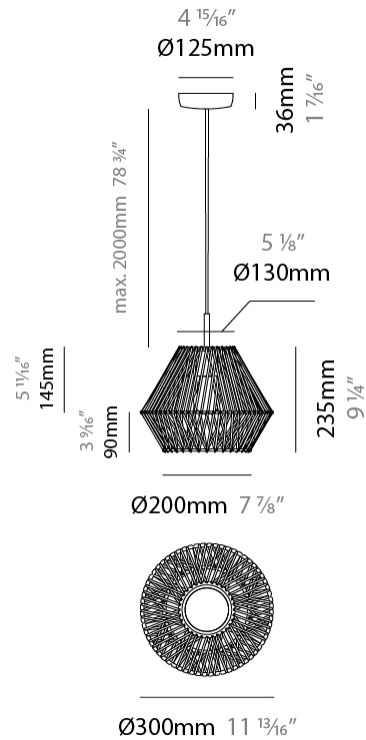

BIMBA SUSPENSION

D111116-

base number Finish
Options

1. To build a product code in our configurator select the specify button on the base model # product page
2. To build a manual product code on this datasheet choose from the options listed below in blue font and add the suffix to the base model #

GENERAL

Series: Bimba
Brand: Ole
Division: Design
Mounting Type: Suspension
Mounting Location: Ceiling
Subcategory: Pendant

PHYSICAL

Shape: Abstract
Diameter (mm): 300
Diameter (in): 11 ¹³/₁₆
Height (mm): 235
Height (in): 9 ¹/₄
Max. Overall Height (mm): 2235
Max. Overall Height (in): 88
Light Distribution: Omnidirectional
Weight (kg): 2
Weight (lbs): 4.41
Fixture Finish: BEI / BLK / BLU / COG / DGN / GRY / MRN / MOC / MUS / OLV / SIL / STN / TER / WHI
Holder Finish: Matte Black
Fixture Material: Fabric Cord / Metal
Cable Details: 2000mm Cable
Upon Request: Other fabric cord colors available upon request (see downloadable finish chart)

ELECTRICAL

Number of Lamps: 1
Lamp Type: LED Retrofit
Bulb Included: Bulb Not Included
Max. Wattage Per Lamp (W): 15
Lamp Base: E26
Input Voltage (V): 120
Upon Request: 277Vac / GU24

LED

OPTICAL

RATINGS AND CERTIFICATIONS

Certified By: Certified for North American Standards
IP rating: IP20

PROJECT
TYPE
SPECIFIER
QUANTITY
DATE