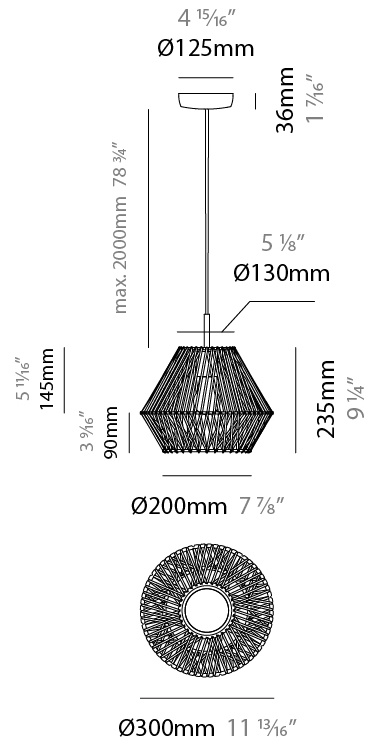

LED

OPTICAL

RATINGS AND CERTIFICATIONS

Certified By: Certified for North American Standards
IP rating: IP20