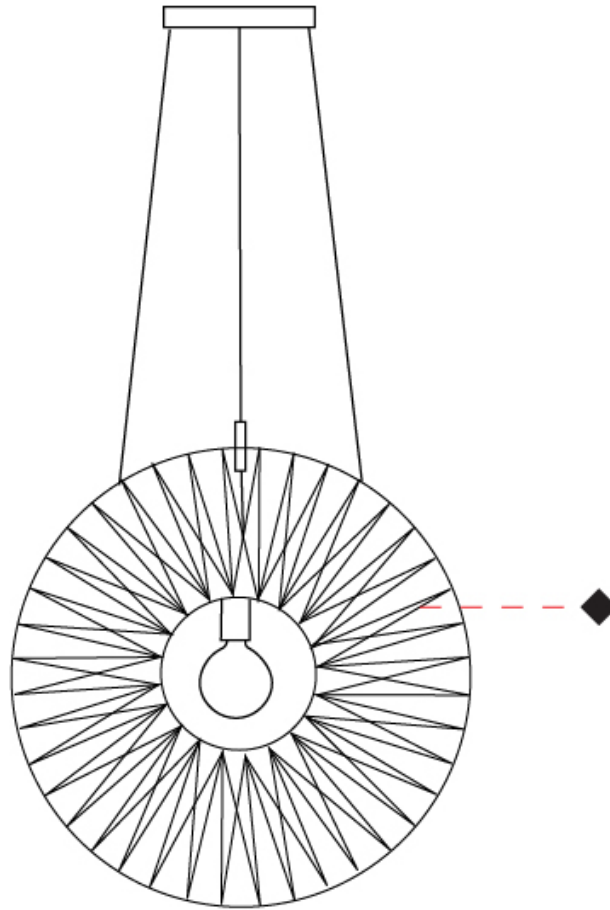

BIMBA SUSPENSION

D111108-

PROJECT	_____
TYPE	_____
SPECIFIER	_____
QUANTITY	_____
DATE	_____

D