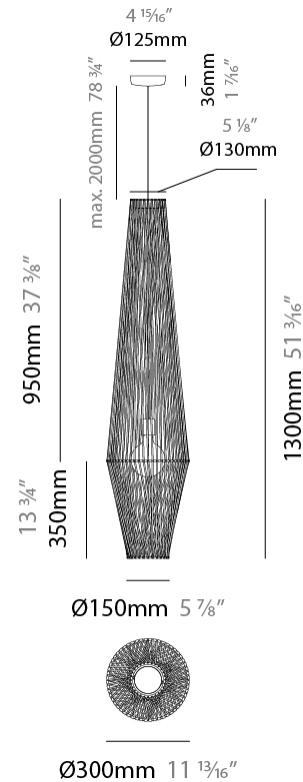

PROJECT
TYPE
SPECIFIER
QUANTITY
DATE

BIMBA SUSPENSION

D111115-

base number Finish
Options

1. To build a product code in our configurator select the specify button on the base model # product page
2. To build a manual product code on this datasheet choose from the options listed below in blue font and add the suffix to the base model #

GENERAL

Series: Bimba
Brand: Ole
Division: Design
Mounting Type: Suspension
Mounting Location: Ceiling
Subcategory: Pendant

PHYSICAL

Shape: Abstract
Diameter (mm): 300
Diameter (in): 11 ¹³/₁₆"
Height (mm): 1300
Height (in): 51 ³/₁₆"
Max. Overall Height (mm): 3300
Max. Overall Height (in): 129 ¹⁵/₁₆"
Light Distribution: Omnidirectional
Weight (kg): 5
Weight (lbs): 11.02
Fixture Finish: BEI / BLK / BLU / COG / DGN / GRY / MRN / MOC / MUS / OLV / SIL / STN / TER / WHI
Holder Finish: Matte Black
Fixture Material: Fabric Cord / Metal
Cable Details: 2000mm Cable
Upon Request: Other fabric cord colors available upon request (see downloadable finish chart)

ELECTRICAL

Number of Lamps: 1
Lamp Type: LED Retrofit
Bulb Included: Bulb Not Included
Max. Wattage Per Lamp (W): 15
Lamp Base: E26
Input Voltage (V): 120
Upon Request: 277Vac / GU24

LED

OPTICAL

RATINGS AND CERTIFICATIONS

Certified By: Certified for North American Standards
IP rating: IP20