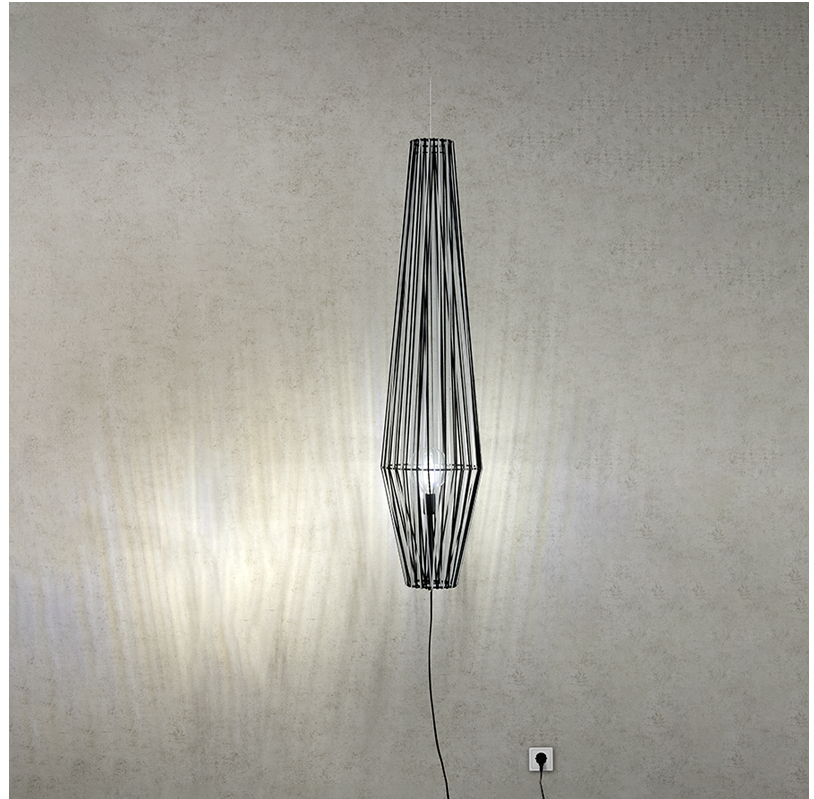

BIMBA SUSPENSION

D111114-

base number Finish
Options

1. To build a product code in our configurator select the specify button on the base model # product page
2. To build a manual product code on this datasheet choose from the options listed below in blue font and add the suffix to the base model #

GENERAL

Series: Bimba
Partner: Ole
Division: Design
Installation: Suspension
Product Type: Pendant
Mounting Location: Ceiling

PHYSICAL

Shape: Abstract
Diameter (mm): 300
Diameter (in): 11 ¹³/₁₆
Height (mm): 1300
Height (in): 51 ³/₁₆
Max. Overall Height (mm): 3330
Max. Overall Height (in): 129 ¹⁵/₁₆
Weight (kg): 5
Weight (lbs): 11.02
Fixture Finish: BEI / BLK / BLU / COG / DGN / GRY / MRN / MOC / MUS / OLV / SIL / STN / TER / WHI
Holder Finish: Matte Black
Fixture Material: Fabric Cord / Metal
Primary Material: Fabric - Recycled
Cable Details: 2000mm Cable
Upon Request: Other fabric cord colors available upon request (see downloadable finish chart)

ELECTRICAL

Number of Lamps: 1
Lamp Type: LED Retrofit
Bulb Included: Bulb Not Included
Max. Wattage Per Lamp (W): 15
Lamp Base: E26
Input Voltage (V): 120
Upon Request: 277Vac / GU24

LED

OPTICAL

RATINGS AND CERTIFICATIONS

Certified By: Certified for North American Standards
IP rating: IP20

PROJECT
TYPE
SPECIFIER
QUANTITY
DATE