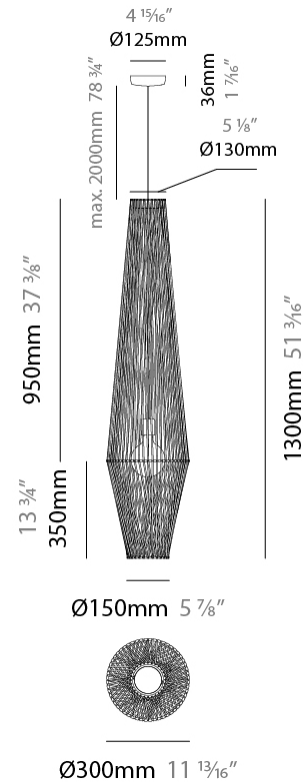

PROJECT	
TYPE	
SPECIFIER	
QUANTITY	
DATE	

BIMBA SUSPENSION

D111115-

base number   Finish
Options

1. To build a product code in our configurator select the specify button on the base model # product page
2. To build a manual product code on this datasheet choose from the options listed below in blue font and add the suffix to the base model #

GENERAL

Series: Bimba
Partner: Ole
Division: Design
Installation: Suspension
Product Type: Pendant
Mounting Location: Ceiling

PHYSICAL

Shape: Abstract
Diameter (mm): 300
Diameter (in): 11 13/16
Height (mm): 1300
Height (in): 51 3/16
Max. Overall Height (mm): 3300
Max. Overall Height (in): 129 15/16
Weight (kg): 5
Weight (lbs): 11.02
Fixture Finish: BEI / BLK / BLU / COG / DGN / GRY / MRN / MOC / MUS / OLV / SIL / STN / TER / WHI
Holder Finish: Matte Black
Fixture Material: Fabric Cord / Metal
Primary Material: Fabric - Recycled
Cable Details: 2000mm Cable
Upon Request: Other fabric cord colors available upon request (see downloadable finish chart)

ELECTRICAL

Number of Lamps: 1
Lamp Type: LED Retrofit
Bulb Included: Bulb Not Included
Max. Wattage Per Lamp (W): 15
Lamp Base: E26
Input Voltage (V): 120
Upon Request: 277Vac / GU24

LED

OPTICAL

RATINGS AND CERTIFICATIONS

Certified By: Certified for North American Standards
IP rating: IP20