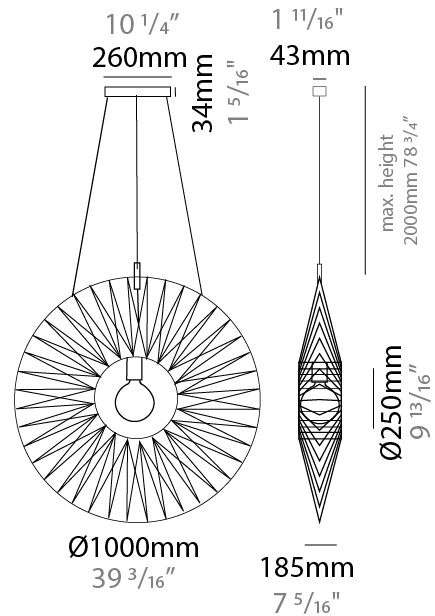

base number _____
Finish Options _____

1. To build a product code in our configurator select the specify button on the base model # product page
2. To build a manual product code on this datasheet choose from the options listed below in blue font and add the suffix to the base model #

GENERAL

Series: Bimba _____
Brand: Ole _____
Division: Design _____
Mounting Type: Suspension _____
Mounting Location: Ceiling _____
Subcategory: Pendant _____

PHYSICAL

Shape: Round _____
Diameter (mm): 1000 _____
Diameter (in): 39 ³/₈ _____
Width (mm): 185 _____
Width (in): 7 ⁵/₁₆ _____
Height (mm): 1000 _____
Height (in): 39 ³/₈ _____
Max. Overall Height (mm): 3000 _____
Max. Overall Height (in): 118 ¹/₈ _____
Light Distribution: Omnidirectional _____
Weight (kg): 6 _____
Weight (lbs): 13.23 _____
Fixture Finish: BEI / BLK / BLU / COG / DGN / GRY / MRN / MOC / MUS / OLV / SIL / STN / TER / WHI _____
Holder Finish: Matte Black _____
Fixture Material: Fabric Cord / Metal _____
Cable Details: 2000mm Cable _____
Upon Request: Other fabric cord colors available upon request (see downloadable finish chart)

ELECTRICAL

Number of Lamps: 1 _____
Lamp Type: LED Retrofit _____
Bulb Included: Bulb Not Included _____
Max. Wattage Per Lamp (W): 20 _____
Lamp Base: E26 _____
Input Voltage (V): 120 _____
Upon Request: 277Vac / GU24 _____

LED

OPTICAL

RATINGS AND CERTIFICATIONS

Certified By: Certified for North American Standards _____
IP rating: IP20 _____