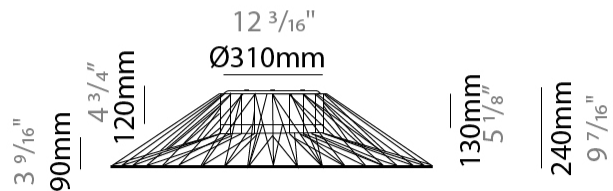

GENERAL

Series: Bimba _____
 Brand: Ole _____
 Division: Design _____
 Mounting Type: Suspension _____
 Mounting Location: Ceiling _____
 Subcategory: Pendant _____

PHYSICAL

Shape: Round _____
 Diameter (mm): 1000 _____
 Diameter (in): 39 ³/₈ _____
 Width (mm): 185 _____
 Width (in): 7 ⁵/₁₆ _____
 Height (mm): 1000 _____
 Height (in): 39 ³/₈ _____
 Max. Overall Height (mm): 3000 _____
 Max. Overall Height (in): 118 ¹/₈ _____
 Light Distribution: Omnidirectional _____
 Weight (kg): 6 _____
 Weight (lbs): 13.23 _____
 Fixture Finish: BEI / BLK / BLU / COG / DGN / GRY / MRN / MOC / MUS / OLV / SIL / STN / TER / WHI _____
 Holder Finish: Matte Black _____
 Fixture Material: Fabric Cord / Metal _____
 Cable Details: 2000mm Cable _____
 Upon Request: Other fabric cord colors available upon request (see downloadable finish chart)

GENERAL

Series: Bimba
 Brand: Ole
 Division: Design
 Mounting Type: Surface
 Mounting Location: Ceiling
 Subcategory: Ambient

PHYSICAL

Shape: Abstract
 Diameter (mm): 1000
 Diameter (in): 39 3/8
 Height (mm): 240
 Height (in): 9 7/16
 Light Distribution: Omnidirectional
 Weight (kg): 6
 Weight (lbs): 13.23
 Diffuser: PMMA - Opal
 Fixture Finish: BEI / BLK / BLU / COG / DGN / GRY / MRN / MOC / MUS / OLV / SIL / STN / TER / WHI
 Holder Finish: Matte Black
 Fixture Material: Fabric Cord / Metal
 Cable Details: 2000mm Cable
 Upon Request: Other fabric cord colors available upon request (see downloadable finish chart)

LED

OPTICAL

RATINGS AND CERTIFICATIONS

Certified By: Certified for North American Standards
 IP rating: IP20

Ø1000mm
 39 3/16"

D112045-

PROJECT

TYPE