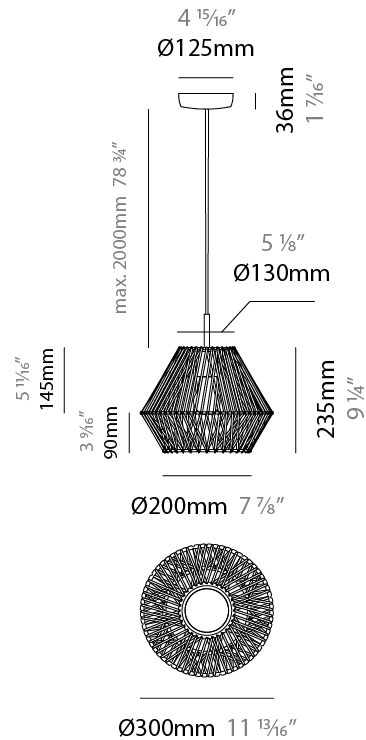

PROJECT	
TYPE	
SPECIFIER	
QUANTITY	
DATE	

BIMBA SUSPENSION

D111116-

base number   Finish
Options

1. To build a product code in our configurator select the specify button on the base model # product page
2. To build a manual product code on this datasheet choose from the options listed below in blue font and add the suffix to the base model #

GENERAL

Series: Bimba
Brand: Ole
Division: Design
Mounting Type: Suspension
Mounting Location: Ceiling
Subcategory: Pendant

PHYSICAL

Shape: Abstract
Diameter (mm): 300
Diameter (in): 11 13/16
Height (mm): 235
Height (in): 9 1/4
Max. Overall Height (mm): 2235
Max. Overall Height (in): 88
Light Distribution: Omnidirectional
Weight (kg): 2
Weight (lbs): 4.41
Fixture Finish: BEI / BLK / BLU / COG / DGN / GRY / MRN / MOC / MUS / OLV / SIL / STN / TER / WHI
Holder Finish: Matte Black
Fixture Material: Fabric Cord / Metal
Cable Details: 2000mm Cable
Upon Request: Other fabric cord colors available upon request (see downloadable finish chart)

ELECTRICAL

Number of Lamps: 1
Lamp Type: LED Retrofit
Bulb Included: Bulb Not Included
Max. Wattage Per Lamp (W): 15
Lamp Base: E26
Input Voltage (V): 120
Upon Request: 277Vac / GU24

LED

OPTICAL

RATINGS AND CERTIFICATIONS

Certified By: Certified for North American Standards
IP rating: IP20