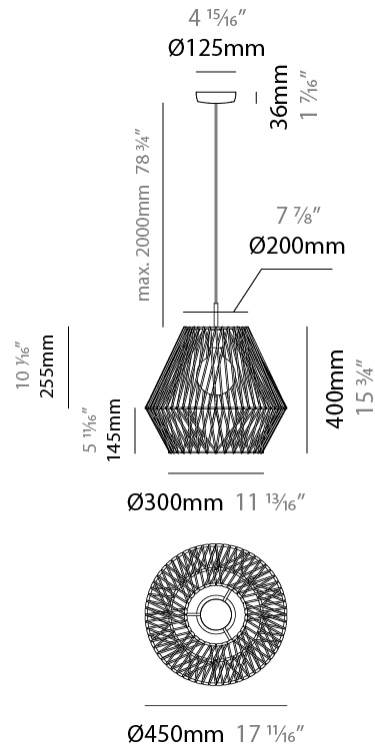

BIMBA SUSPENSION

D111117-

base number Finish
Options

1. To build a product code in our configurator select the specify button on the base model # product page
2. To build a manual product code on this datasheet choose from the options listed below in blue font and add the suffix to the base model #

GENERAL

Series: Bimba
Brand: Ole
Division: Design
Mounting Type: Suspension
Mounting Location: Ceiling
Subcategory: Pendant

PHYSICAL

Shape: Abstract
Diameter (mm): 450
Diameter (in): 17 11/16
Height (mm): 400
Height (in): 15 3/4
Max. Overall Height (mm): 2400
Max. Overall Height (in): 94 1/2
Light Distribution: Omnidirectional
Weight (kg): 2
Weight (lbs): 4.41
Fixture Finish: BEI / BLK / BLU / COG / DGN / GRY / MRN / MOC / MUS / OLV / SIL / STN / TER / WHI
Holder Finish: Matte Black
Fixture Material: Fabric Cord / Metal
Cable Details: 2000mm Cable
Upon Request: Other fabric cord colors available upon request (see downloadable finish chart)

ELECTRICAL

Number of Lamps: 1
Lamp Type: LED Retrofit
Bulb Included: Bulb Not Included
Max. Wattage Per Lamp (W): 15
Lamp Base: E26
Input Voltage (V): 120
Upon Request: 277Vac / GU24

LED

OPTICAL

RATINGS AND CERTIFICATIONS

Certified By: Certified for North American Standards
IP rating: IP20

PROJECT
TYPE
SPECIFIER
QUANTITY
DATE