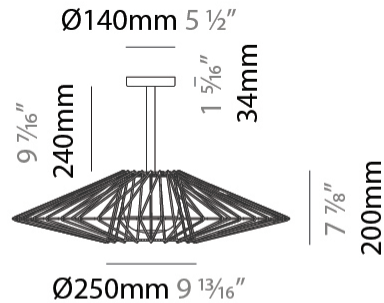

BIMBA SURFACE

E112050-

base number Finish
Options

PROJECT
TYPE
SPECIFIER
QUANTITY
DATE

1. To build a product code in our configurator select the specify button on the base model # product page
2. To build a manual product code on this datasheet choose from the options listed below in blue font and add the suffix to the base model #

GENERAL

Series: Bimba
Partner: Ole
Division: Exterior
Installation: Surface
Product Type: Ceiling Surface
Mounting Location: Ceiling

PHYSICAL

Shape: Abstract
Diameter (mm): 800
Diameter (in): 31 1/2
Height (mm): 440
Height (in): 17 1/3
Weight (kg): 5.1
Weight (lbs): 11.24
Diffuser: PMMA - Opal
Fixture Finish: BEI / BLK / BLU / COG / DGN / GRY / MRN / MOC / MUS / OLV / SIL / STN / TER / WHI
Holder Finish: Matte Black
Fixture Material: Fabric Cord / Metal
Primary Material: Fabric - Recycled
Cable Details: 2000mm Cable

ELECTRICAL

Number of Lamps: 1
Lamp Type: LED Retrofit
Lamp Shape: A19
Bulb Included: Bulb Not Included
Max. Wattage Per Lamp (W): 15
Lamp Base: E26
Input Voltage (V): 120
Upon Request: 277Vac / GU24

LED

OPTICAL

RATINGS AND CERTIFICATIONS

Certified By: Certified for North American Standards
IP rating: IP66