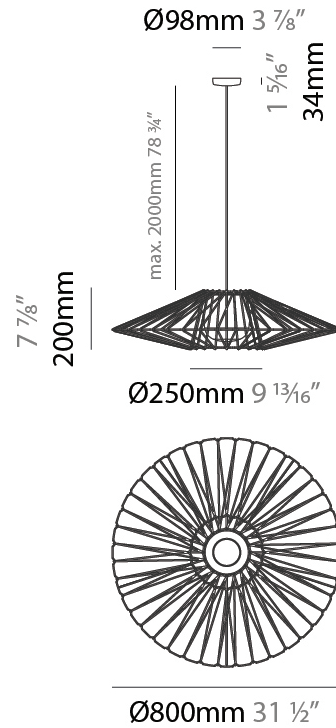

GENERAL

Series: Bimba
 Partner: Ole
 Division: Exterior
 Installation: Suspension
 Product Type: Pendant
 Mounting Location: Ceiling

PHYSICAL

Shape: Round
 Diameter (mm): 800
 Diameter (in): 31 1/2
 Height (mm): 200
 Height (in): 7 7/8
 Max. Overall Height (mm): 2200
 Max. Overall Height (in): 86 3/5
 Weight (kg): 5
 Weight (lbs): 11.02
 Fixture Finish: BEI / BLK / BLU / COG / DGN / GRY / MRN / MOC / MUS / OLV / SIL / STN / TER / WHI
 Holder Finish: Matte Black
 Fixture Material: Fabric Cord / Metal
 Primary Material: Fabric - Recycled
 Cable Details: 2000mm Cable

ELECTRICAL

Number of Lamps: 1
 Lamp Type: LED Retrofit
 Bulb Included: Bulb Not Included
 Max. Wattage Per Lamp (W): 15
 Lamp Base: E26
 Input Voltage (V): 120

LED

OPTICAL

RATINGS AND CERTIFICATIONS

Certified By: Certified for North American Standards
 IP rating: IP66

GENERAL

Series: Bimba
 Partner: Ole
 Division: Exterior
 Installation: Surface
 Product Type: Ceiling Surface
 Mounting Location: Ceiling

PHYSICAL

Shape: Abstract
 Diameter (mm): 800
 Diameter (in): 31 1/2
 Height (mm): 440
 Height (in): 17 1/3
 Weight (kg): 5.1
 Weight (lbs): 11.24
 Diffuser: PMMA - Opal
 Fixture Finish: BEI / BLK / BLU / COG / DGN / GRY / MRN / MOC / MUS / OLV / SIL / STN / TER / WHI
 Holder Finish: Matte Black
 Fixture Material: Fabric Cord / Metal
 Primary Material: Fabric - Recycled
 Cable Details: 2000mm Cable