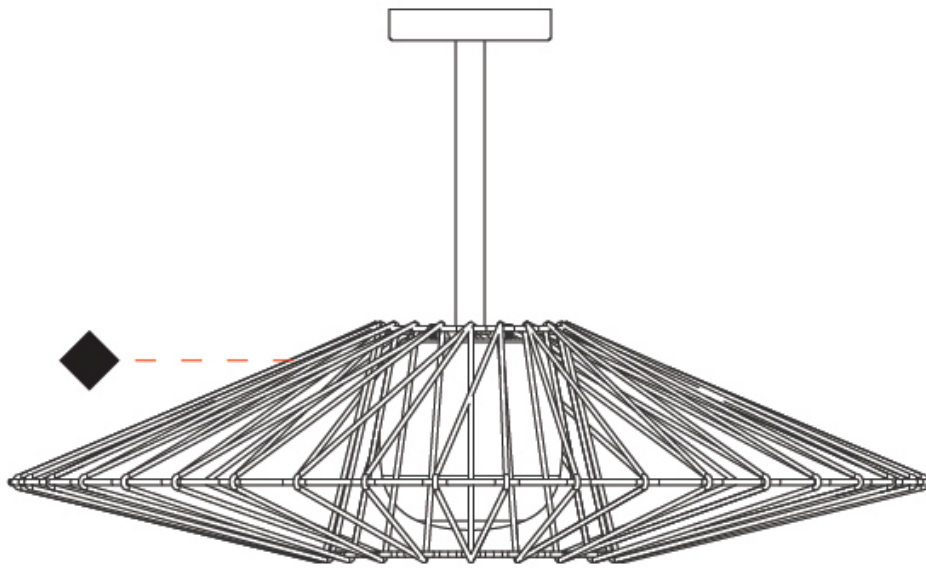

E112050-

PROJECT

TYPE

SPECIFIER

QUANTITY

DATE

E