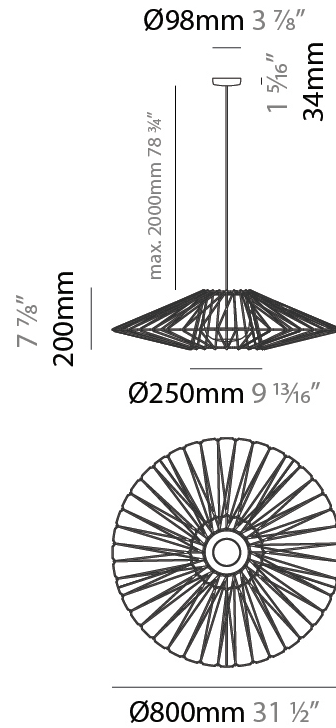

PROJECT	_____
TYPE	_____
SPECIFIER	_____
QUANTITY	_____
DATE	_____

BIMBA SUSPENSION

E111195-

base number   Finish
Options

1. To build a product code in our configurator select the specify button on the base model # product page
2. To build a manual product code on this datasheet choose from the options listed below in blue font and add the suffix to the base model #

GENERAL

Series: Bimba
Brand: Ole
Division: Exterior
Mounting Type: Suspension
Mounting Location: Ceiling
Subcategory: Pendant

PHYSICAL

Shape: Round
Diameter (mm): 800
Diameter (in): 31 1/2
Height (mm): 200
Height (in): 7 7/8
Max. Overall Height (mm): 2200
Max. Overall Height (in): 86 3/5
Light Distribution: Omnidirectional
Weight (kg): 5
Weight (lbs): 11.02
Fixture Finish: BEI / BLK / BLU / COG / DGN / GRY / MRN / MOC / MUS / OLV / SIL / STN / TER / WHI
Holder Finish: Matte Black
Fixture Material: Fabric Cord / Metal
Cable Details: 2000mm Cable

ELECTRICAL

Number of Lamps: 1
Lamp Type: LED Retrofit
Bulb Included: Bulb Not Included
Max. Wattage Per Lamp (W): 15
Lamp Base: E26
Input Voltage (V): 120

LED

OPTICAL

RATINGS AND CERTIFICATIONS

Certified By: Certified for North American Standards
IP rating: IP66