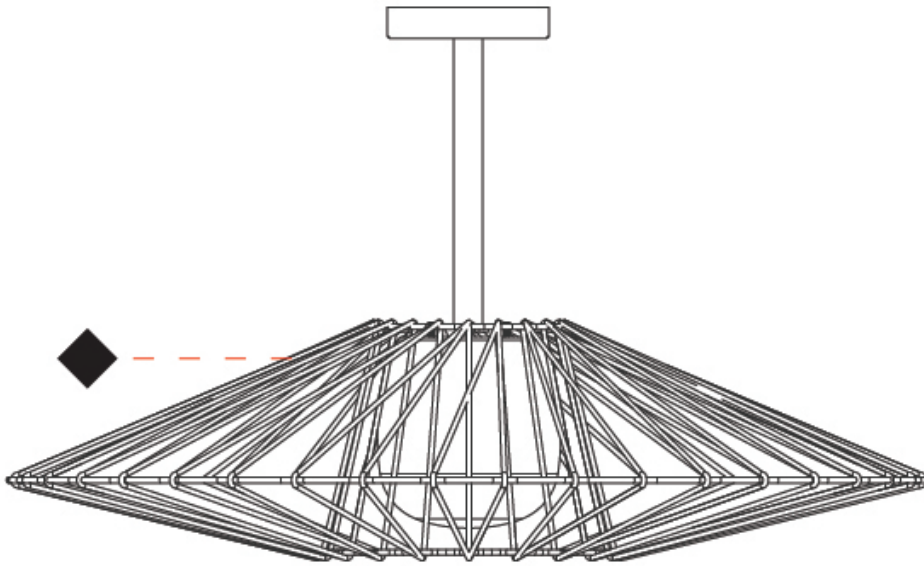

E112050-

PROJECT

TYPE

SPECIFIER

QUANTITY

DATE

E