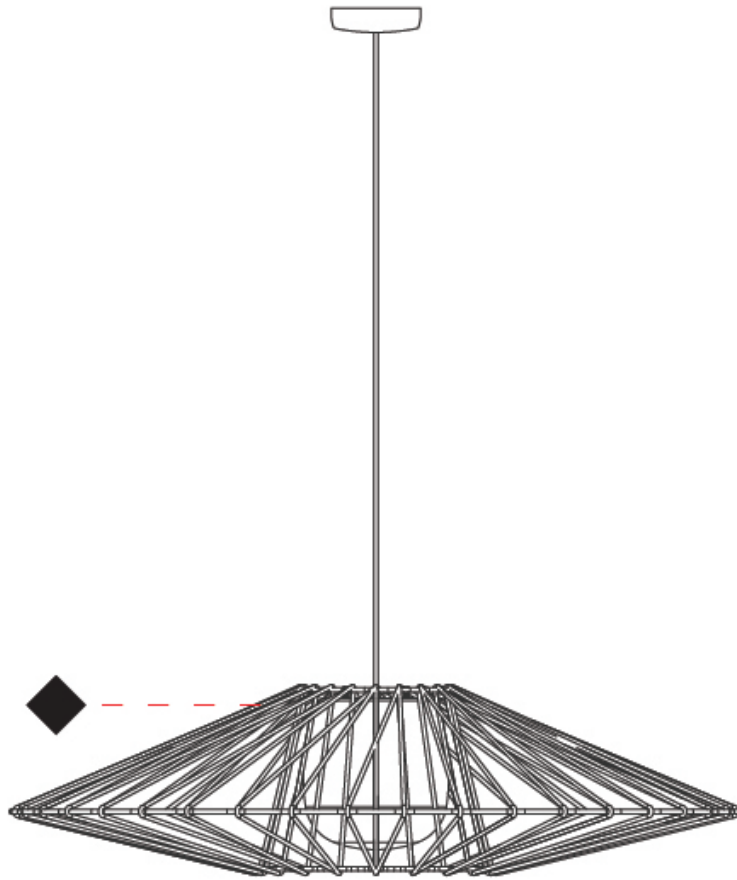

BIMBA SUSPENSION

E111195-

PROJECT

TYPE

SPECIFIER

QUANTITY

DATE

E