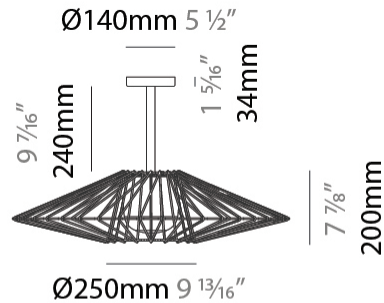

BIMBA SURFACE

E112050-

base number   Finish
Options

PROJECT	_____
TYPE	_____
SPECIFIER	_____
QUANTITY	_____
DATE	_____

1. To build a product code in our configurator select the specify button on the base model # product page
2. To build a manual product code on this datasheet choose from the options listed below in blue font and add the suffix to the base model #

GENERAL

Series: Bimba
Brand: Ole
Division: Exterior
Mounting Type: Surface
Mounting Location: Ceiling
Subcategory: Ambient

PHYSICAL

Shape: Abstract
Diameter (mm): 800
Diameter (in): 31 1/2
Height (mm): 440
Height (in): 17 1/3
Light Distribution: Omnidirectional
Weight (kg): 5.1
Weight (lbs): 11.24
Diffuser: PMMA - Opal
Fixture Finish: BEI / BLK / BLU / COG / DGN / GRY / MRN / MOC / MUS / OLV / SIL / STN / TER / WHI
Holder Finish: Matte Black
Fixture Material: Fabric Cord / Metal
Cable Details: 2000mm Cable

ELECTRICAL

Number of Lamps: 1
Lamp Type: LED Retrofit
Lamp Shape: A19
Bulb Included: Bulb Not Included
Max. Wattage Per Lamp (W): 15
Lamp Base: E26
Input Voltage (V): 120
Upon Request: 277Vac / GU24

LED

OPTICAL

RATINGS AND CERTIFICATIONS

Certified By: Certified for North American Standards
IP rating: IP66