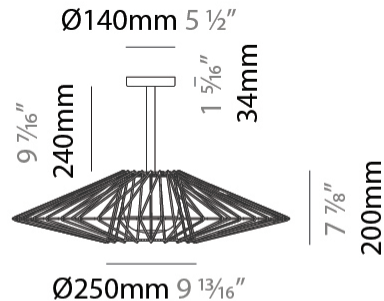

PROJECT	_____
TYPE	_____
SPECIFIER	_____
QUANTITY	_____
DATE	_____

BIMBA SURFACE

E112050-

base number   Finish
Options

1. To build a product code in our configurator select the specify button on the base model # product page
2. To build a manual product code on this datasheet choose from the options listed below in blue font and add the suffix to the base model #

GENERAL

Series: Bimba
Brand: Ole
Division: Exterior
Mounting Type: Surface
Mounting Location: Ceiling
Subcategory: Ambient

PHYSICAL

Shape: Abstract
Diameter (mm): 800
Diameter (in): 31 1/2
Height (mm): 440
Height (in): 17 1/3
Light Distribution: Omnidirectional
Weight (kg): 5.1
Weight (lbs): 11.24
Diffuser: PMMA - Opal
Fixture Finish: BEI / BLK / BLU / COG / DGN / GRY / MRN / MOC / MUS / OLV / SIL / STN / TER / WHI
Holder Finish: Matte Black
Fixture Material: Fabric Cord / Metal
Cable Details: 2000mm Cable

ELECTRICAL

Number of Lamps: 1
Lamp Type: LED Retrofit
Lamp Shape: A19
Bulb Included: Bulb Not Included
Max. Wattage Per Lamp (W): 15
Lamp Base: E26
Input Voltage (V): 120
Upon Request: 277Vac / GU24

LED

OPTICAL

RATINGS AND CERTIFICATIONS

Certified By: Certified for North American Standards
IP rating: IP66

Ø250mm 9 13/16"