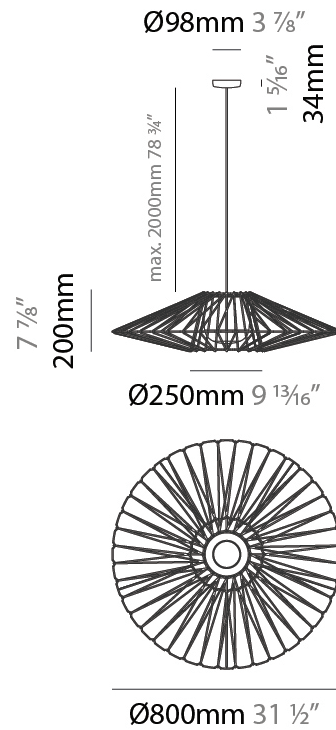

GENERAL

Series: Bimba
 Brand: Ole
 Division: Exterior
 Mounting Type: Suspension
 Mounting Location: Ceiling
 Subcategory: Pendant

PHYSICAL

Shape: Round
 Diameter (mm): 800
 Diameter (in): 31 1/2
 Height (mm): 200
 Height (in): 7 7/8
 Max. Overall Height (mm): 2200
 Max. Overall Height (in): 86 3/5
 Light Distribution: Omnidirectional
 Weight (kg): 5
 Weight (lbs): 11.02
 Fixture Finish: BEI / BLK / BLU / COG / DGN / GRY / MRN / MOC / MUS / OLV / SIL / STN / TER / WHI
 Holder Finish: Matte Black
 Fixture Material: Fabric Cord / Metal
 Cable Details: 2000mm Cable

ELECTRICAL

Number of Lamps: 1
 Lamp Type: LED Retrofit
 Bulb Included: Bulb Not Included
 Max. Wattage Per Lamp (W): 15
 Lamp Base: E26
 Input Voltage (V): 120

LED

OPTICAL

RATINGS AND CERTIFICATIONS

Certified By: Certified for North American Standards
 IP rating: IP66

GENERAL

Series: Bimba
 Brand: Ole
 Division: Exterior
 Mounting Type: Surface
 Mounting Location: Ceiling
 Subcategory: Ambient

PHYSICAL

Shape: Abstract
 Diameter (mm): 800
 Diameter (in): 31 1/2
 Height (mm): 440
 Height (in): 17 1/3
 Light Distribution: Omnidirectional
 Weight (kg): 5.1
 Weight (lbs): 11.24
 Diffuser: PMMA - Opal
 Fixture Finish: BEI / BLK / BLU / COG / DGN / GRY / MRN / MOC / MUS / OLV / SIL / STN / TER / WHI
 Holder Finish: Matte Black
 Fixture Material: Fabric Cord / Metal
 Cable Details: 2000mm Cable