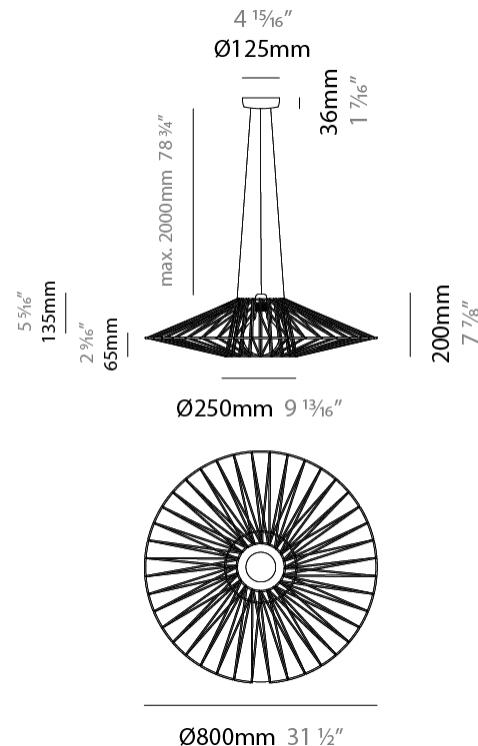

BIMBA SUSPENSION

D111113-

base number Finish
Options

1. To build a product code in our configurator select the specify button on the base model # product page
2. To build a manual product code on this datasheet choose from the options listed below in blue font and add the suffix to the base model #

GENERAL

Series: Bimba
Partner: Ole
Division: Design
Installation: Suspension
Product Type: Pendant
Mounting Location: Ceiling

PHYSICAL

Shape: Abstract
Diameter (mm): 800
Diameter (in): 31 1/2
Height (mm): 200
Height (in): 7 7/8
Max. Overall Height (mm): 2200
Max. Overall Height (in): 8 5/8
Weight (kg): 5.1
Weight (lbs): 11.24
Fixture Finish: BEI / BLK / BLU / COG / DGN / GRY / MRN / MOC / MUS / OLV / SIL / STN / TER / WHI
Holder Finish: Matte Black
Fixture Material: Fabric Cord / Metal
Primary Material: Fabric - Recycled
Cable Details: 2000mm Cable
Upon Request: Other fabric cord colors available upon request (see downloadable finish chart)

ELECTRICAL

Number of Lamps: 1
Lamp Type: LED Retrofit
Bulb Included: Bulb Not Included
Max. Wattage Per Lamp (W): 15
Lamp Base: E26
Input Voltage (V): 120
Upon Request: 277Vac / GU24

LED

OPTICAL

RATINGS AND CERTIFICATIONS

Certified By: Certified for North American Standards
IP rating: IP20

PROJECT
TYPE
SPECIFIER
QUANTITY
DATE