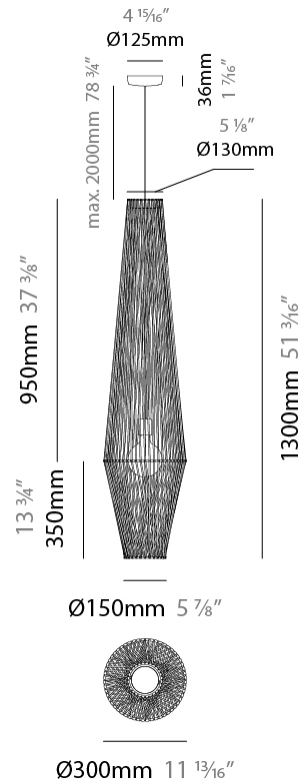

PROJECT
TYPE
SPECIFIER
QUANTITY
DATE

BIMBA SUSPENSION

D111115-

base number Finish
Options

1. To build a product code in our configurator select the specify button on the base model # product page
2. To build a manual product code on this datasheet choose from the options listed below in blue font and add the suffix to the base model #

GENERAL

Series: Bimba
Partner: Ole
Division: Design
Installation: Suspension
Product Type: Pendant
Mounting Location: Ceiling

PHYSICAL

Shape: Abstract
Diameter (mm): 300
Diameter (in): 11 13/16
Height (mm): 1300
Height (in): 51 3/16
Max. Overall Height (mm): 3300
Max. Overall Height (in): 129 15/16
Weight (kg): 5
Weight (lbs): 11.02
Fixture Finish: BEI / BLK / BLU / COG / DGN / GRY / MRN / MOC / MUS / OLV / SIL / STN / TER / WHI
Holder Finish: Matte Black
Fixture Material: Fabric Cord / Metal
Primary Material: Fabric - Recycled
Cable Details: 2000mm Cable
Upon Request: Other fabric cord colors available upon request (see downloadable finish chart)

ELECTRICAL

Number of Lamps: 1
Lamp Type: LED Retrofit
Bulb Included: Bulb Not Included
Max. Wattage Per Lamp (W): 15
Lamp Base: E26
Input Voltage (V): 120
Upon Request: 277Vac / GU24

LED

OPTICAL

RATINGS AND CERTIFICATIONS

Certified By: Certified for North American Standards
IP rating: IP20