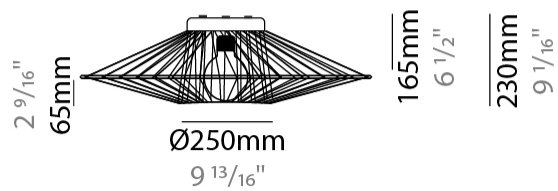

GENERAL

Series: Bimba
 Partner: Ole
 Division: Design
 Installation: Suspension
 Product Type: Pendant
 Mounting Location: Ceiling

PHYSICAL

Shape: Abstract
 Diameter (mm): 800
 Diameter (in): 31 1/2
 Height (mm): 200
 Height (in): 7 7/8
 Max. Overall Height (mm): 2200
 Max. Overall Height (in): 8 5/8
 Weight (kg): 5.1
 Weight (lbs): 11.24
 Fixture Finish: BEI / BLK / BLU / COG / DGN / GRY / MRN / MOC / MUS / OLV / SIL / STN / TER / WHI
 Holder Finish: Matte Black
 Fixture Material: Fabric Cord / Metal
 Primary Material: Fabric - Recycled
 Cable Details: 2000mm Cable
 Upon Request: Other fabric cord colors available upon request (see downloadable finish chart)

GENERAL

Series: Bimba
 Partner: Ole
 Division: Design
 Installation: Surface
 Product Type: Ceiling Surface
 Mounting Location: Ceiling

PHYSICAL

Shape: Abstract
 Diameter (mm): 800
 Diameter (in): 31 1/2
 Height (mm): 230
 Height (in): 9 1/16
 Weight (kg): 5.1
 Weight (lbs): 11.24
 Diffuser: PMMA - Opal
 Fixture Finish: BEI / BLK / BLU / COG / DGN / GRY / MRN / MOC / MUS / OLV / SIL / STN / TER / WHI
 Holder Finish: Matte Black
 Fixture Material: Fabric Cord / Metal
 Primary Material: Fabric - Recycled
 Cable Details: 2000mm Cable
 Upon Request: Other fabric cord colors available upon request (see downloadable finish chart)

LED

OPTICAL

RATINGS AND CERTIFICATIONS

Certified By: Certified for North American Standards
 IP rating: IP20

Ø800mm
31 1/2"

5 7/8"

Ø150mm

D112043-