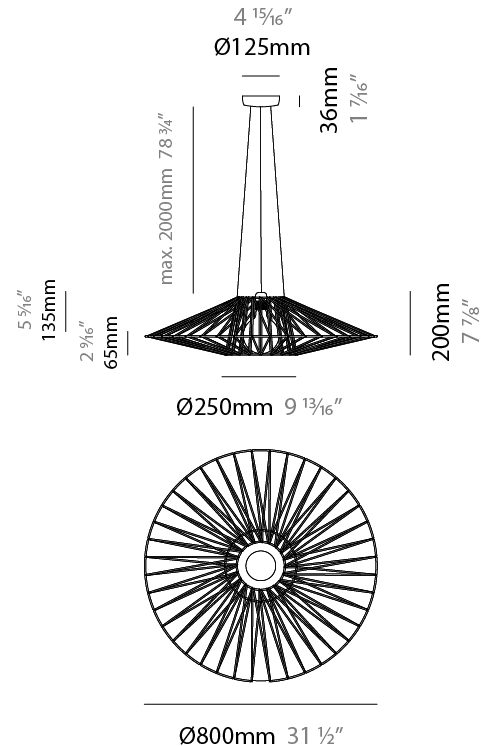

BIMBA SUSPENSION

D111113-

base number   Finish
Options

1. To build a product code in our configurator select the specify button on the base model # product page
2. To build a manual product code on this datasheet choose from the options listed below in blue font and add the suffix to the base model #

GENERAL

Series: Bimba
Partner: Ole
Division: Design
Installation: Suspension
Product Type: Pendant
Mounting Location: Ceiling

PHYSICAL

Shape: Abstract
Diameter (mm): 800
Diameter (in): 31 1/2
Height (mm): 200
Height (in): 7 7/8
Max. Overall Height (mm): 2200
Max. Overall Height (in): 8 5/8
Weight (kg): 5.1
Weight (lbs): 11.24
Fixture Finish: BEI / BLK / BLU / COG / DGN / GRY / MRN / MOC / MUS / OLV / SIL / STN / TER / WHI
Holder Finish: Matte Black
Fixture Material: Fabric Cord / Metal
Primary Material: Fabric - Recycled
Cable Details: 2000mm Cable
Upon Request: Other fabric cord colors available upon request (see downloadable finish chart)

ELECTRICAL

Number of Lamps: 1
Lamp Type: LED Retrofit
Bulb Included: Bulb Not Included
Max. Wattage Per Lamp (W): 15
Lamp Base: E26
Input Voltage (V): 120
Upon Request: 277Vac / GU24

LED

OPTICAL

RATINGS AND CERTIFICATIONS

Certified By: Certified for North American Standards
IP rating: IP20