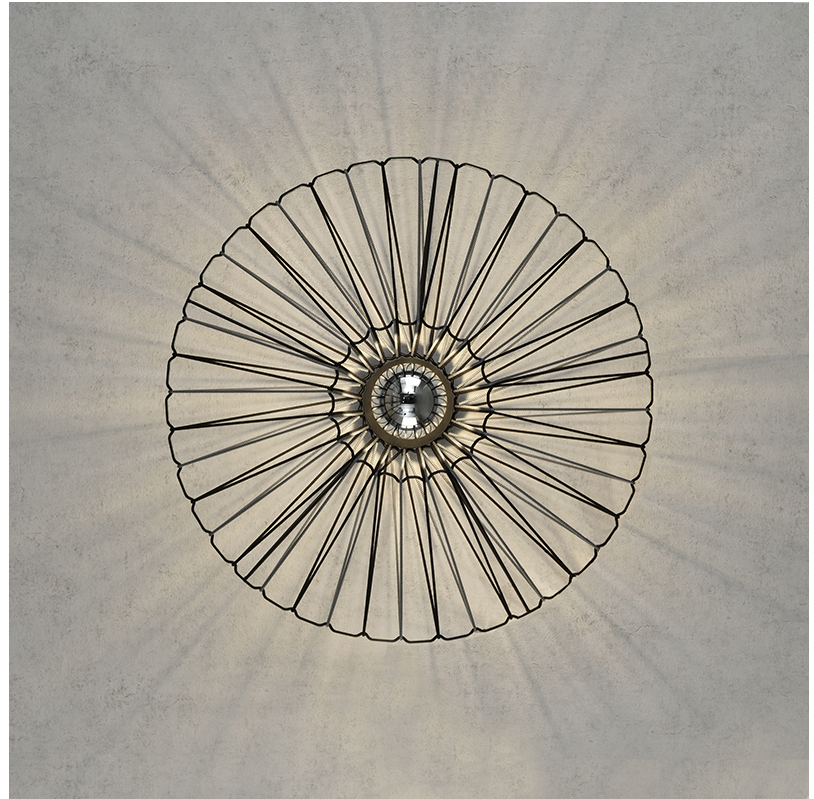

PROJECT _____
TYPE _____
SPECIFIER _____
QUANTITY _____
DATE _____

BIMBA SURFACE

D112043-

base number _____
Finish _____
Options _____

1. To build a product code in our configurator select the specify button on the base model # product page
2. To build a manual product code on this datasheet choose from the options listed below in blue font and add the suffix to the base model #

GENERAL

Series: Bimba
Partner: Ole
Division: Design
Installation: Surface
Product Type: Ceiling Surface
Mounting Location: Ceiling

PHYSICAL

Shape: Abstract
Diameter (mm): 800
Diameter (in): 31 1/2
Height (mm): 230
Height (in): 9 1/16
Weight (kg): 5.1
Weight (lbs): 11.24
Diffuser: PMMA - Opal
Fixture Finish: BEI / BLK / BLU / COG / DGN / GRY / MRN / MOC / MUS / OLV / SIL / STN / TER / WHI
Holder Finish: Matte Black
Fixture Material: Fabric Cord / Metal
Primary Material: Fabric - Recycled
Cable Details: 2000mm Cable
Upon Request: Other fabric cord colors available upon request (see downloadable finish chart)

ELECTRICAL

Number of Lamps: 1
Lamp Type: LED Retrofit
Lamp Shape: A19
Bulb Included: Bulb Not Included
Max. Wattage Per Lamp (W): 15
Lamp Base: E26
Input Voltage (V): 120
Upon Request: 277Vac / GU24

LED

OPTICAL

RATINGS AND CERTIFICATIONS

Certified By: Certified for North American Standards
IP rating: IP20