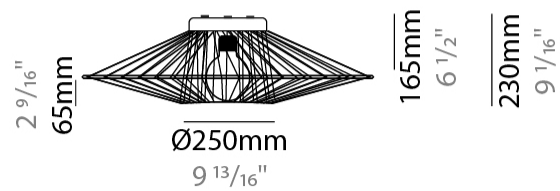

GENERAL

Series: Bimba
 Partner: Ole
 Division: Design
 Installation: Suspension
 Product Type: Pendant
 Mounting Location: Ceiling

PHYSICAL

Shape: Abstract
 Diameter (mm): 800
 Diameter (in): 31 1/2
 Height (mm): 200
 Height (in): 7 7/8
 Max. Overall Height (mm): 2200
 Max. Overall Height (in): 8 5/8
 Weight (kg): 5.1
 Weight (lbs): 11.24
 Fixture Finish: BEI / BLK / BLU / COG / DGN / GRY / MRN / MOC / MUS / OLV / SIL / STN / TER / WHI
 Holder Finish: Matte Black
 Fixture Material: Fabric Cord / Metal
 Primary Material: Fabric - Recycled
 Cable Details: 2000mm Cable
 Upon Request: Other fabric cord colors available upon request (see downloadable finish chart)

GENERAL

Series: Bimba
 Partner: Ole
 Division: Design
 Installation: Surface
 Product Type: Ceiling Surface
 Mounting Location: Ceiling

PHYSICAL

Shape: Abstract
 Diameter (mm): 800
 Diameter (in): 31 1/2
 Height (mm): 230
 Height (in): 9 1/16
 Weight (kg): 5.1
 Weight (lbs): 11.24
 Diffuser: PMMA - Opal
 Fixture Finish: BEI / BLK / BLU / COG / DGN / GRY / MRN / MOC / MUS / OLV / SIL / STN / TER / WHI
 Holder Finish: Matte Black
 Fixture Material: Fabric Cord / Metal
 Primary Material: Fabric - Recycled
 Cable Details: 2000mm Cable
 Upon Request: Other fabric cord colors available upon request (see downloadable finish chart)

LED

OPTICAL

RATINGS AND CERTIFICATIONS

Certified By: Certified for North American Standards
 IP rating: IP20

Ø800mm
31 1/2"

5 7/8"

Ø150mm

2 9/16"
65mm