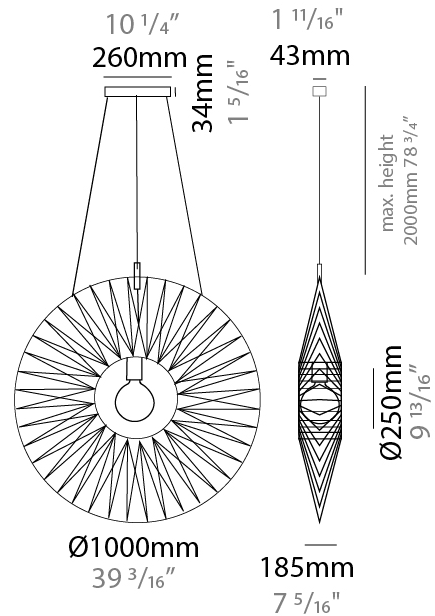

BIMBA SUSPENSION

D111109-

base number   Finish
Options

1. To build a product code in our configurator select the specify button on the base model # product page
2. To build a manual product code on this datasheet choose from the options listed below in blue font and add the suffix to the base model #

GENERAL

Series: Bimba
Partner: Ole
Division: Design
Installation: Suspension
Product Type: Pendant
Mounting Location: Ceiling

PHYSICAL

Shape: Round
Diameter (mm): 1000
Diameter (in): 39 3/8
Width (mm): 185
Width (in): 7 5/16
Height (mm): 1000
Height (in): 39 3/8
Max. Overall Height (mm): 3000
Max. Overall Height (in): 118 1/8
Weight (kg): 6
Weight (lbs): 13.23
Fixture Finish: BEI / BLK / BLU / COG / DGN / GRY / MRN / MOC / MUS / OLV / SIL / STN / TER / WHI
Holder Finish: Matte Black
Fixture Material: Fabric Cord / Metal
Primary Material: Fabric - Recycled
Cable Details: 2000mm Cable
Upon Request: Other fabric cord colors available upon request (see downloadable finish chart)

ELECTRICAL

Number of Lamps: 1
Lamp Type: LED Retrofit
Bulb Included: Bulb Not Included
Max. Wattage Per Lamp (W): 20
Lamp Base: E26
Input Voltage (V): 120
Upon Request: 277Vac / GU24

LED

OPTICAL

RATINGS AND CERTIFICATIONS

Certified By: Certified for North American Standards
IP rating: IP20