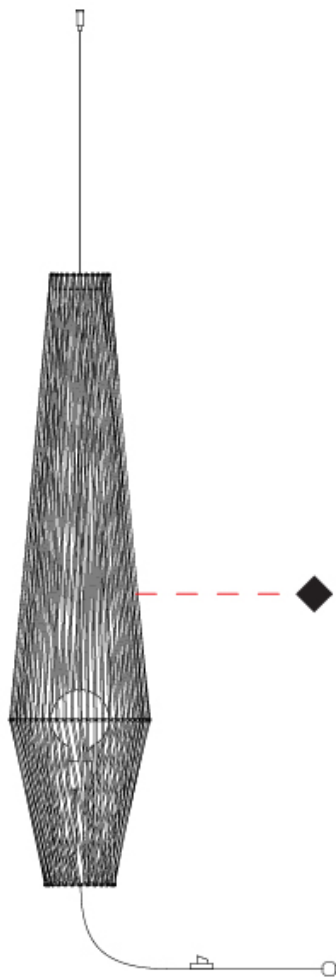

D111114-

PROJECT
TYPE
SPECIFIER
QUANTITY
DATE

D