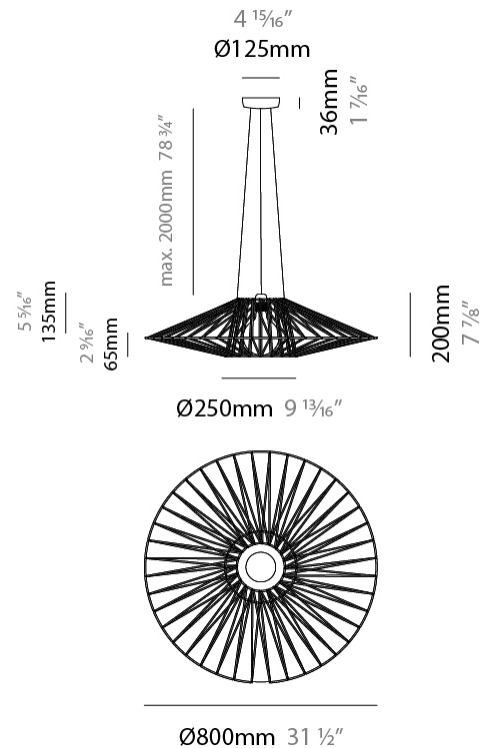

BIMBA SUSPENSION

D111113-

base number Finish
Options

1. To build a product code in our configurator select the specify button on the base model # product page
2. To build a manual product code on this datasheet choose from the options listed below in blue font and add the suffix to the base model #

GENERAL

Series: Bimba
Partner: Ole
Division: Design
Installation: Suspension
Product Type: Pendant
Mounting Location: Ceiling

PHYSICAL

Shape: Abstract
Diameter (mm): 800
Diameter (in): 31 1/2
Height (mm): 200
Height (in): 7 7/8
Max. Overall Height (mm): 2200
Max. Overall Height (in): 8 5/8
Weight (kg): 5.1
Weight (lbs): 11.24
Fixture Finish: BEI / BLK / BLU / COG / DGN / GRY / MRN / MOC / MUS / OLV / SIL / STN / TER / WHI
Holder Finish: Matte Black
Fixture Material: Fabric Cord / Metal
Primary Material: Fabric - Recycled
Cable Details: 2000mm Cable
Upon Request: Other fabric cord colors available upon request (see downloadable finish chart)

ELECTRICAL

Number of Lamps: 1
Lamp Type: LED Retrofit
Bulb Included: Bulb Not Included
Max. Wattage Per Lamp (W): 15
Lamp Base: E26
Input Voltage (V): 120
Upon Request: 277Vac / GU24

LED

OPTICAL

RATINGS AND CERTIFICATIONS

Certified By: Certified for North American Standards
IP rating: IP20

PROJECT	_____
TYPE	_____
SPECIFIER	_____
QUANTITY	_____
DATE	_____