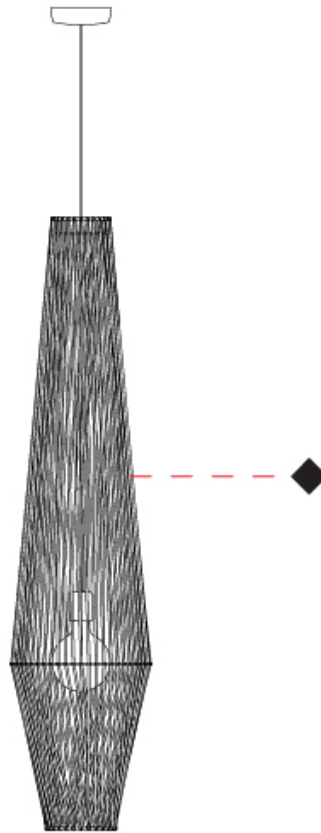

BIMBA SUSPENSION

D111115-

PROJECT

TYPE

SPECIFIER

QUANTITY

DATE

D