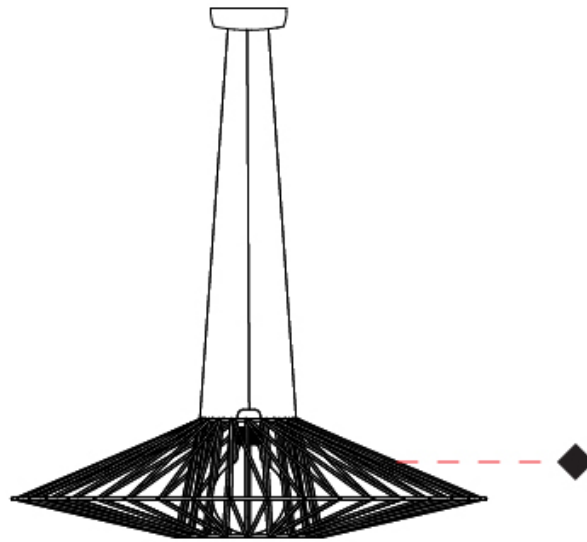

BIMBA SUSPENSION

D111113-

PROJECT	_____
TYPE	_____
SPECIFIER	_____
QUANTITY	_____
DATE	_____

D