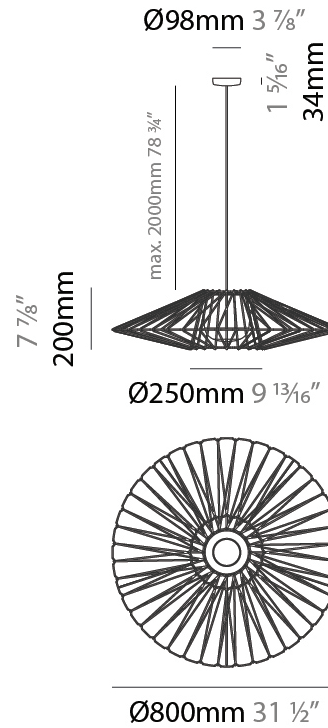

PROJECT _____
TYPE _____
SPECIFIER _____
QUANTITY _____
DATE _____

BIMBA SUSPENSION

E111195-

base number   Finish
Options

1. To build a product code in our configurator select the specify button on the base model # product page
2. To build a manual product code on this datasheet choose from the options listed below in blue font and add the suffix to the base model #

GENERAL

Series: Bimba
Brand: Ole
Division: Exterior
Mounting Type: Suspension
Mounting Location: Ceiling
Subcategory: Pendant

PHYSICAL

Shape: Round
Diameter (mm): 800
Diameter (in): 31 1/2
Height (mm): 200
Height (in): 7 7/8
Max. Overall Height (mm): 2200
Max. Overall Height (in): 86 3/5
Light Distribution: Omnidirectional
Weight (kg): 5
Weight (lbs): 11.02
Fixture Finish: BEI / BLK / BLU / COG / DGN / GRY / MRN / MOC / MUS / OLV / SIL / STN / TER / WHI
Holder Finish: Matte Black
Fixture Material: Fabric Cord / Metal
Cable Details: 2000mm Cable

ELECTRICAL

Number of Lamps: 1
Lamp Type: LED Retrofit
Bulb Included: Bulb Not Included
Max. Wattage Per Lamp (W): 15
Lamp Base: E26
Input Voltage (V): 120

LED

OPTICAL

RATINGS AND CERTIFICATIONS

Certified By: Certified for North American Standards
IP rating: IP66