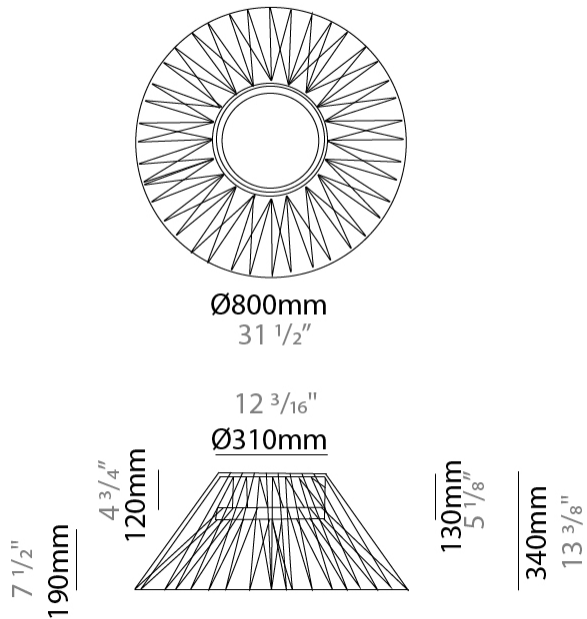

PROJECT	
TYPE	
SPECIFIER	
QUANTITY	
DATE	

BIMBA SURFACE

D112044-

base number   Finish
Options

1. To build a product code in our configurator select the specify button on the base model # product page
2. To build a manual product code on this datasheet choose from the options listed below in blue font and add the suffix to the base model #

GENERAL

Series: Bimba
Partner: Ole
Division: Design
Installation: Surface
Product Type: Ceiling Surface
Mounting Location: Ceiling

PHYSICAL

Shape: Abstract
Diameter (mm): 800
Diameter (in): 31 1/2
Height (mm): 340
Height (in): 13 3/8
Weight (kg): 5.6
Weight (lbs): 12.35
Diffuser: PMMA - Opal
Fixture Finish: BEI / BLK / BLU / COG / DGN / GRY / MRN / MOC / MUS / OLV / SIL / STN / TER / WHI
Holder Finish: Matte Black
Fixture Material: Fabric Cord / Metal
Primary Material: Fabric - Recycled
Cable Details: 2000mm Cable

ELECTRICAL

Number of Lamps: 3
Lamp Type: LED Retrofit
Lamp Shape: A19
Bulb Included: Bulb Not Included
Max. Wattage Per Lamp (W): 15
Lamp Base: E26
Input Voltage (V): 120
Upon Request: 277Vac / GU24

LED

OPTICAL

RATINGS AND CERTIFICATIONS

Certified By: Certified for North American Standards
IP rating: IP20