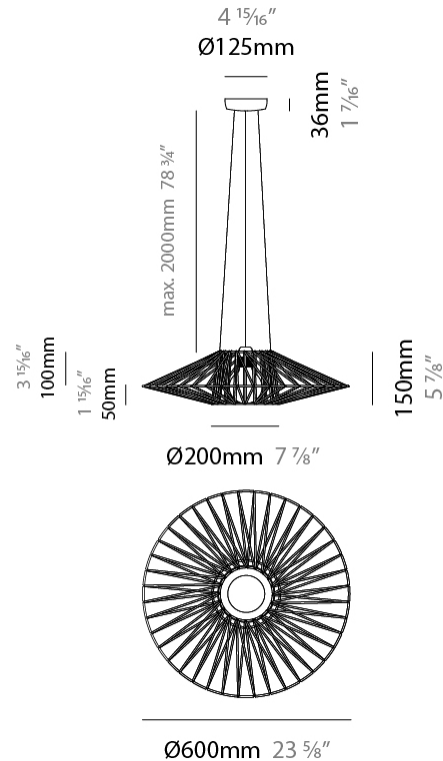

BIMBA SUSPENSION

D111112-

base number Finish
Options

1. To build a product code in our configurator select the specify button on the base model # product page
2. To build a manual product code on this datasheet choose from the options listed below in blue font and add the suffix to the base model #

GENERAL

Series: Bimba
Partner: Ole
Division: Design
Installation: Suspension
Product Type: Pendant
Mounting Location: Ceiling

PHYSICAL

Shape: Abstract
Diameter (mm): 600
Diameter (in): 23 5/8
Height (mm): 150
Height (in): 5 7/8
Max. Overall Height (mm): 2150
Max. Overall Height (in): 84 5/8
Weight (kg): 4.2
Weight (lbs): 9.26
Fixture Finish: BEI / BLK / BLU / COG / DGN / GRY / MRN / MOC / MUS / OLV / SIL / STN / TER / WHI
Holder Finish: Matte Black
Fixture Material: Fabric Cord / Metal
Primary Material: Fabric - Recycled
Cable Details: 2000mm Cable
Upon Request: Other fabric cord colors available upon request (see downloadable finish chart)

ELECTRICAL

Number of Lamps: 1
Lamp Type: LED Retrofit
Bulb Included: Bulb Not Included
Max. Wattage Per Lamp (W): 15
Lamp Base: E26
Input Voltage (V): 120
Upon Request: 277Vac / GU24

LED

OPTICAL

RATINGS AND CERTIFICATIONS

Certified By: Certified for North American Standards
IP rating: IP20

PROJECT
TYPE
SPECIFIER
QUANTITY
DATE