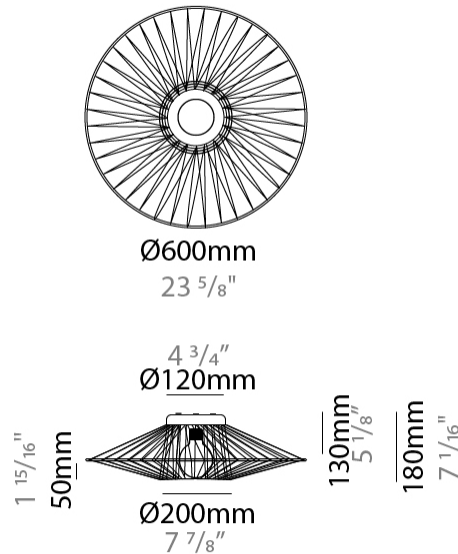

PROJECT	_____
TYPE	_____
SPECIFIER	_____
QUANTITY	_____
DATE	_____

BIMBA SURFACE

D112042-

base number Finish
Options

1. To build a product code in our configurator select the specify button on the base model # product page
2. To build a manual product code on this datasheet choose from the options listed below in blue font and add the suffix to the base model #

GENERAL

Series: Bimba
Partner: Ole
Division: Design
Installation: Surface
Product Type: Ceiling Surface
Mounting Location: Ceiling

PHYSICAL

Shape: Abstract
Diameter (mm): 600
Diameter (in): 23 5/8
Height (mm): 180
Height (in): 7 1/8
Weight (kg): 4
Weight (lbs): 8.82
Diffuser: PMMA - Opal
Fixture Finish: BEI / BLK / BLU / COG / DGN / GRY / MRN / MOC / MUS / OLV / SIL / STN / TER / WHI
Holder Finish: Matte Black
Fixture Material: Fabric Cord / Metal
Primary Material: Fabric - Recycled
Cable Details: 2000mm Cable
Upon Request: Other fabric cord colors available upon request (see downloadable finish chart)

ELECTRICAL

Number of Lamps: 1
Lamp Type: LED Retrofit
Lamp Shape: A19
Bulb Included: Bulb Not Included
Max. Wattage Per Lamp (W): 15
Lamp Base: E26
Input Voltage (V): 120
Upon Request: 277Vac / GU24

LED

OPTICAL

RATINGS AND CERTIFICATIONS

Certified By: Certified for North American Standards
IP rating: IP20