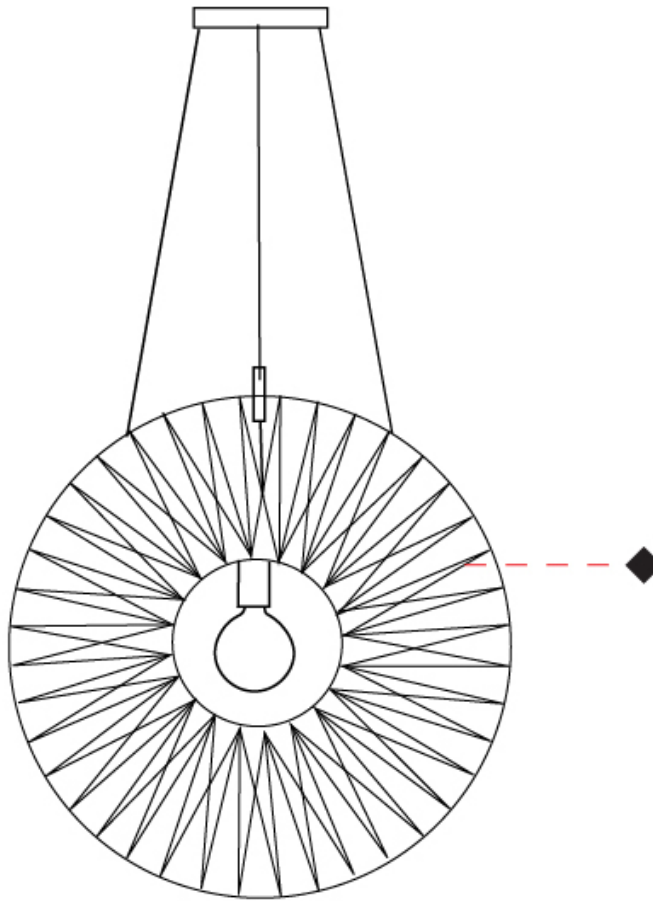

BIMBA SUSPENSION

D111109-

PROJECT _____

TYPE _____

SPECIFIER _____

QUANTITY _____

DATE _____

D