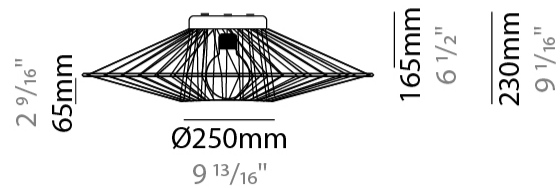

GENERAL

Series: Bimba
 Partner: Ole
 Division: Design
 Installation: Suspension
 Product Type: Pendant
 Mounting Location: Ceiling

PHYSICAL

Shape: Round
 Diameter (mm): 800
 Diameter (in): 31 1/2
 Width (mm): 135
 Width (in): 5 5/16
 Height (mm): 800
 Height (in): 31 1/2
 Max. Overall Height (mm): 2800
 Max. Overall Height (in): 110 1/4
 Weight (kg): 5
 Weight (lbs): 11.02
 Fixture Finish: BEI / BLK / BLU / COG / DGN / GRY / MRN / MOC / MUS / OLV / SIL / STN / TER / WHI
 Holder Finish: MBK
 Fixture Material: Fabric Cord / Metal
 Primary Material: Fabric - Recycled
 Cable Details: 2000mm Cable
 Upon Request: Other fabric cord colors available upon request (see downloadable finish chart) Matte White Holder

GENERAL

Series: Bimba
 Partner: Ole
 Division: Design
 Installation: Suspension
 Product Type: Pendant
 Mounting Location: Ceiling

PHYSICAL

Shape: Round
 Diameter (mm): 1000
 Diameter (in): 39 3/8
 Width (mm): 185
 Width (in): 7 5/16
 Height (mm): 1000
 Height (in): 39 3/8
 Max. Overall Height (mm): 3000
 Max. Overall Height (in): 118 1/8
 Weight (kg): 6
 Weight (lbs): 13.23
 Fixture Finish: BEI / BLK / BLU / COG / DGN / GRY / MRN / MOC / MUS / OLV / SIL / STN / TER / WHI
 Holder Finish: Matte Black
 Fixture Material: Fabric Cord / Metal
 Primary Material: Fabric - Recycled
 Cable Details: 2000mm Cable
 Upon Request: Other fabric cord colors available upon request (see downloadable finish chart)

LED

OPTICAL

RATINGS AND CERTIFICATIONS

Certified By: Certified for North American Standards
 IP rating: IP20

Ø800mm
31 1/2"

5 7/8"

Ø150mm

D112043-