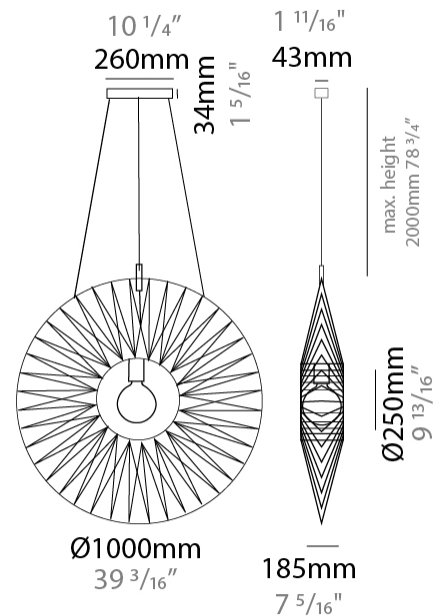

PROJECT	_____
TYPE	_____
SPECIFIER	_____
QUANTITY	_____
DATE	_____

BIMBA SUSPENSION

D111109-

base number   Finish
Options

1. To build a product code in our configurator select the specify button on the base model # product page
2. To build a manual product code on this datasheet choose from the options listed below in blue font and add the suffix to the base model #

GENERAL

Series: Bimba
Partner: Ole
Division: Design
Installation: Suspension
Product Type: Pendant
Mounting Location: Ceiling

PHYSICAL

Shape: Round
Diameter (mm): 1000
Diameter (in): 39 3/8
Width (mm): 185
Width (in): 7 5/16
Height (mm): 1000
Height (in): 39 3/8
Max. Overall Height (mm): 3000
Max. Overall Height (in): 118 1/8
Weight (kg): 6
Weight (lbs): 13.23
Fixture Finish: BEI / BLK / BLU / COG / DGN / GRY / MRN / MOC / MUS / OLV / SIL / STN / TER / WHI
Holder Finish: Matte Black
Fixture Material: Fabric Cord / Metal
Primary Material: Fabric - Recycled
Cable Details: 2000mm Cable
Upon Request: Other fabric cord colors available upon request (see downloadable finish chart)

ELECTRICAL

Number of Lamps: 1
Lamp Type: LED Retrofit
Bulb Included: Bulb Not Included
Max. Wattage Per Lamp (W): 20
Lamp Base: E26
Input Voltage (V): 120
Upon Request: 277Vac / GU24

LED

OPTICAL

RATINGS AND CERTIFICATIONS

Certified By: Certified for North American Standards
IP rating: IP20