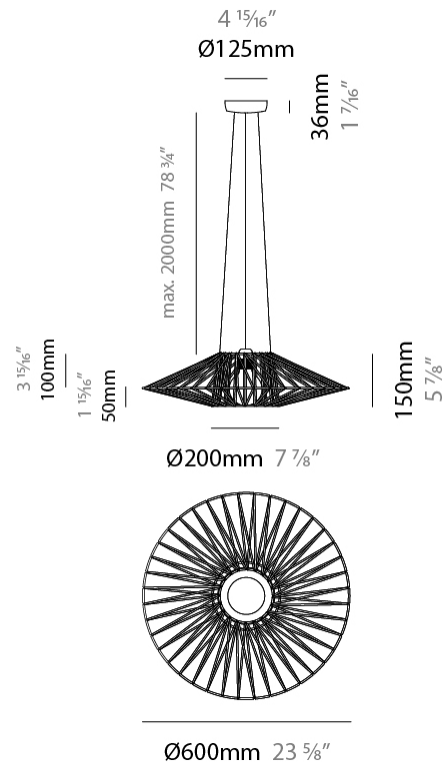

BIMBA SUSPENSION

D111112-

base number Finish
Options

1. To build a product code in our configurator select the specify button on the base model # product page
2. To build a manual product code on this datasheet choose from the options listed below in blue font and add the suffix to the base model #

GENERAL

Series: Bimba
Partner: Ole
Division: Design
Installation: Suspension
Product Type: Pendant
Mounting Location: Ceiling

PHYSICAL

Shape: Abstract
Diameter (mm): 600
Diameter (in): 23 5/8
Height (mm): 150
Height (in): 5 7/8
Max. Overall Height (mm): 2150
Max. Overall Height (in): 84 5/8
Weight (kg): 4.2
Weight (lbs): 9.26
Fixture Finish: BEI / BLK / BLU / COG / DGN / GRY / MRN / MOC / MUS / OLV / SIL / STN / TER / WHI
Holder Finish: Matte Black
Fixture Material: Fabric Cord / Metal
Primary Material: Fabric - Recycled
Cable Details: 2000mm Cable
Upon Request: Other fabric cord colors available upon request (see downloadable finish chart)

ELECTRICAL

Number of Lamps: 1
Lamp Type: LED Retrofit
Bulb Included: Bulb Not Included
Max. Wattage Per Lamp (W): 15
Lamp Base: E26
Input Voltage (V): 120
Upon Request: 277Vac / GU24

LED

OPTICAL

RATINGS AND CERTIFICATIONS

Certified By: Certified for North American Standards
IP rating: IP20

PROJECT
TYPE
SPECIFIER
QUANTITY
DATE