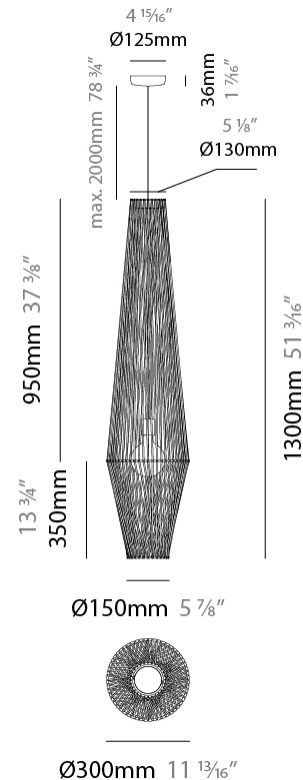

PROJECT
TYPE
SPECIFIER
QUANTITY
DATE

BIMBA SUSPENSION

D111115-

base number Finish
Options

1. To build a product code in our configurator select the specify button on the base model # product page
2. To build a manual product code on this datasheet choose from the options listed below in blue font and add the suffix to the base model #

GENERAL

Series: Bimba
Partner: Ole
Division: Design
Installation: Suspension
Product Type: Pendant
Mounting Location: Ceiling

PHYSICAL

Shape: Abstract
Diameter (mm): 300
Diameter (in): 11 ¹³/₁₆"
Height (mm): 1300
Height (in): 51 ³/₁₆"
Max. Overall Height (mm): 3300
Max. Overall Height (in): 129 ¹⁵/₁₆"
Weight (kg): 5
Weight (lbs): 11.02
Fixture Finish: BEI / BLK / BLU / COG / DGN / GRY / MRN / MOC / MUS / OLV / SIL / STN / TER / WHI
Holder Finish: Matte Black
Fixture Material: Fabric Cord / Metal
Primary Material: Fabric - Recycled
Cable Details: 2000mm Cable
Upon Request: Other fabric cord colors available upon request (see downloadable finish chart)

ELECTRICAL

Number of Lamps: 1
Lamp Type: LED Retrofit
Bulb Included: Bulb Not Included
Max. Wattage Per Lamp (W): 15
Lamp Base: E26
Input Voltage (V): 120
Upon Request: 277Vac / GU24

LED

OPTICAL

RATINGS AND CERTIFICATIONS

Certified By: Certified for North American Standards
IP rating: IP20