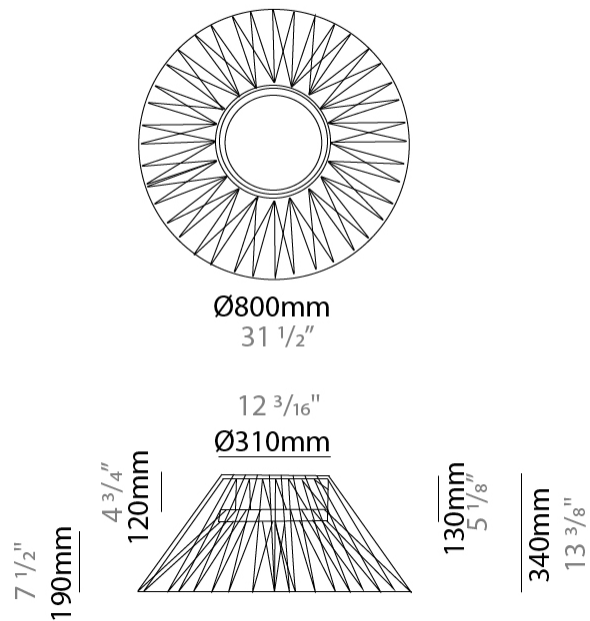

PROJECT	_____
TYPE	_____
SPECIFIER	_____
QUANTITY	_____
DATE	_____

BIMBA SURFACE

D112044-

base number   Finish
Options

1. To build a product code in our configurator select the specify button on the base model # product page
2. To build a manual product code on this datasheet choose from the options listed below in blue font and add the suffix to the base model #

GENERAL

Series: Bimba
Partner: Ole
Division: Design
Installation: Surface
Product Type: Ceiling Surface
Mounting Location: Ceiling

PHYSICAL

Shape: Abstract
Diameter (mm): 800
Diameter (in): 31 1/2
Height (mm): 340
Height (in): 13 3/8
Weight (kg): 5.6
Weight (lbs): 12.35
Diffuser: PMMA - Opal
Fixture Finish: BEI / BLK / BLU / COG / DGN / GRY / MRN / MOC / MUS / OLV / SIL / STN / TER / WHI
Holder Finish: Matte Black
Fixture Material: Fabric Cord / Metal
Primary Material: Fabric - Recycled
Cable Details: 2000mm Cable

ELECTRICAL

Number of Lamps: 3
Lamp Type: LED Retrofit
Lamp Shape: A19
Bulb Included: Bulb Not Included
Max. Wattage Per Lamp (W): 15
Lamp Base: E26
Input Voltage (V): 120
Upon Request: 277Vac / GU24

LED

OPTICAL

RATINGS AND CERTIFICATIONS

Certified By: Certified for North American Standards
IP rating: IP20