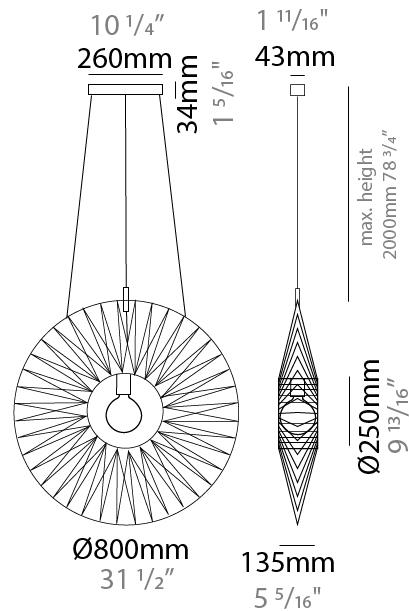

PROJECT	
TYPE	
SPECIFIER	
QUANTITY	
DATE	

BIMBA SUSPENSION

D111108-

base number   Finish
Options

1. To build a product code in our configurator select the specify button on the base model # product page
2. To build a manual product code on this datasheet choose from the options listed below in blue font and add the suffix to the base model #

GENERAL

Series: Bimba
Brand: Ole
Division: Design
Mounting Type: Suspension
Mounting Location: Ceiling
Subcategory: Pendant

PHYSICAL

Shape: Round
Diameter (mm): 800
Diameter (in): 31 1/2
Width (mm): 135
Width (in): 5 5/16
Height (mm): 800
Height (in): 31 1/2
Max. Overall Height (mm): 2800
Max. Overall Height (in): 110 1/4
Light Distribution: Omnidirectional
Weight (kg): 5
Weight (lbs): 11.02
Fixture Finish: BEI / BLK / BLU / COG / DGN / GRY / MRN / MOC / MUS / OLV / SIL / STN / TER / WHI
Holder Finish: Matte Black
Fixture Material: Fabric Cord / Metal
Cable Details: 2000mm Cable
Upon Request: Other fabric cord colors available upon request (see downloadable finish chart)

ELECTRICAL

Number of Lamps: 1
Lamp Type: LED Retrofit
Bulb Included: Bulb Not Included
Max. Wattage Per Lamp (W): 20
Lamp Base: E26
Input Voltage (V): 120
Upon Request: 277Vac / GU24

LED

OPTICAL

RATINGS AND CERTIFICATIONS

Certified By: Certified for North American Standards
IP rating: IP20