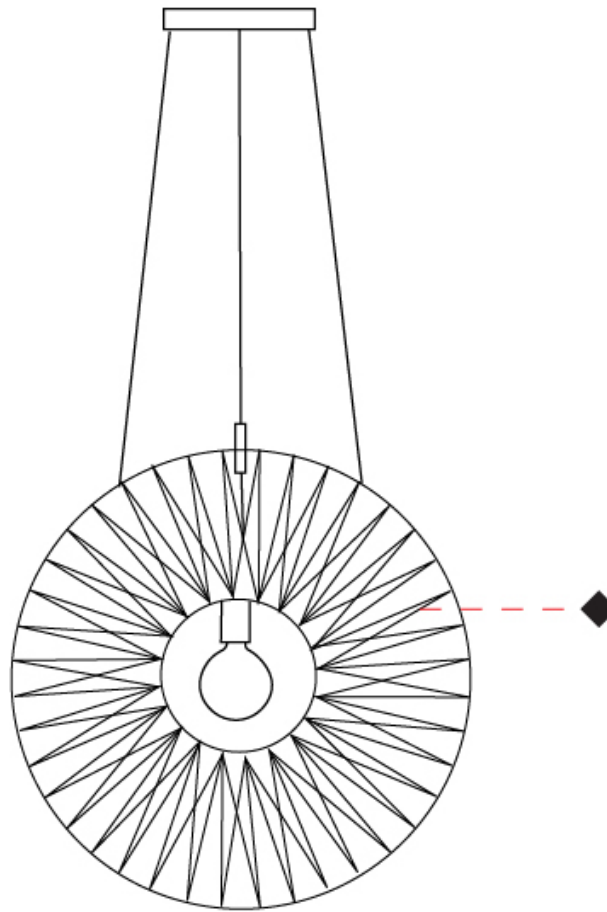

BIMBA SUSPENSION

D111108-

PROJECT

TYPE

SPECIFIER

QUANTITY

DATE

D