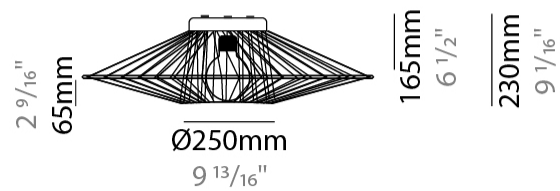

Ø800mm
31 1/2"

5 7/8"

Ø150mm