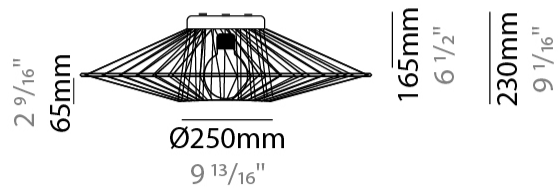

GENERAL

Series: Bimba
 Partner: Ole
 Division: Design
 Installation: Suspension
 Product Type: Pendant
 Mounting Location: Ceiling

PHYSICAL

Shape: Abstract
 Diameter (mm): 600
 Diameter (in): 23 5/8
 Height (mm): 150
 Height (in): 5 7/8
 Max. Overall Height (mm): 2150
 Max. Overall Height (in): 84 5/8
 Weight (kg): 4.2
 Weight (lbs): 9.26
 Fixture Finish: BEI / BLK / BLU / COG / DGN / GRY / MRN / MOC / MUS / OLV / SIL / STN / TER / WHI
 Holder Finish: Matte Black
 Fixture Material: Fabric Cord / Metal
 Primary Material: Fabric - Recycled
 Cable Details: 2000mm Cable
 Upon Request: Other fabric cord colors available upon request (see downloadable finish chart)

GENERAL

Series: Bimba
 Partner: Ole
 Division: Design
 Installation: Suspension
 Product Type: Pendant
 Mounting Location: Ceiling

PHYSICAL

Shape: Abstract
 Diameter (mm): 800
 Diameter (in): 31 1/2
 Height (mm): 200
 Height (in): 7 7/8
 Max. Overall Height (mm): 2200
 Max. Overall Height (in): 8 5/8
 Weight (kg): 5.1
 Weight (lbs): 11.24
 Fixture Finish: BEI / BLK / BLU / COG / DGN / GRY / MRN / MOC / MUS / OLV / SIL / STN / TER / WHI
 Holder Finish: Matte Black
 Fixture Material: Fabric Cord / Metal
 Primary Material: Fabric - Recycled
 Cable Details: 2000mm Cable
 Upon Request: Other fabric cord colors available upon request (see downloadable finish chart)

LED

OPTICAL

RATINGS AND CERTIFICATIONS

Certified By: Certified for North American Standards
 IP rating: IP20

Ø800mm
31 1/2"

5 7/8"

Ø150mm

2 9/16"
65mm