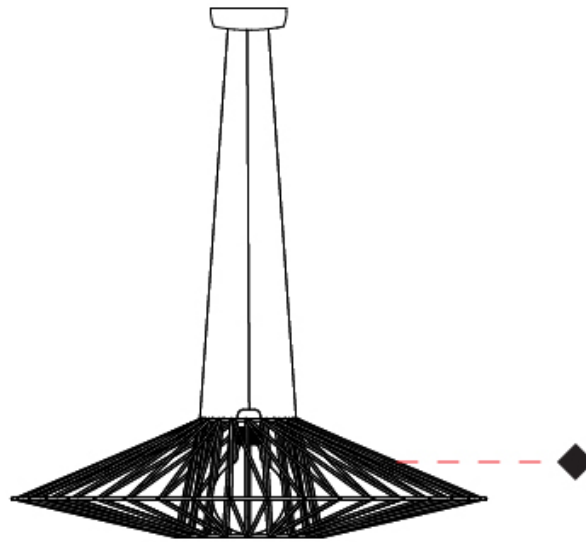

BIMBA SUSPENSION

D111113-

PROJECT

TYPE

SPECIFIER

QUANTITY

DATE

D