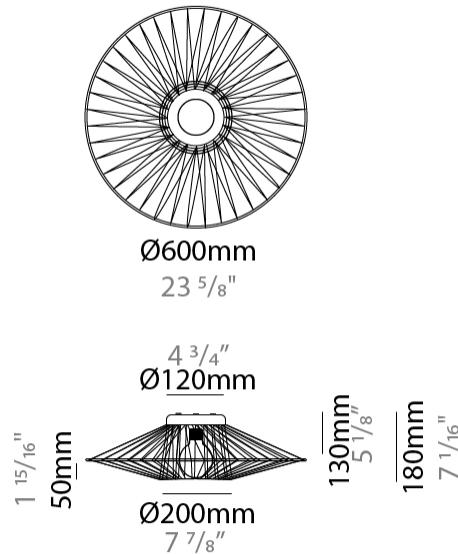

PROJECT	_____
TYPE	_____
SPECIFIER	_____
QUANTITY	_____
DATE	_____

BIMBA SURFACE

D112042-

base number   Finish
Options

1. To build a product code in our configurator select the specify button on the base model # product page
2. To build a manual product code on this datasheet choose from the options listed below in blue font and add the suffix to the base model #

GENERAL

Series: Bimba
Brand: Ole
Division: Design
Mounting Type: Surface
Mounting Location: Ceiling
Subcategory: Ambient

PHYSICAL

Shape: Abstract
Diameter (mm): 600
Diameter (in): 23 5/8
Height (mm): 180
Height (in): 7 1/8
Light Distribution: Omnidirectional
Weight (kg): 4
Weight (lbs): 8.82
Diffuser: PMMA - Opal
Fixture Finish: BEI / BLK / BLU / COG / DGN / GRY / MRN / MOC / MUS / OLV / SIL / STN / TER / WHI
Holder Finish: Matte Black
Fixture Material: Fabric Cord / Metal
Cable Details: 2000mm Cable
Upon Request: Other fabric cord colors available upon request (see downloadable finish chart)

ELECTRICAL

Number of Lamps: 1
Lamp Type: LED Retrofit
Lamp Shape: A19
Bulb Included: Bulb Not Included
Max. Wattage Per Lamp (W): 15
Lamp Base: E26
Input Voltage (V): 120
Upon Request: 277Vac / GU24

LED

OPTICAL

RATINGS AND CERTIFICATIONS

Certified By: Certified for North American Standards
IP rating: IP20