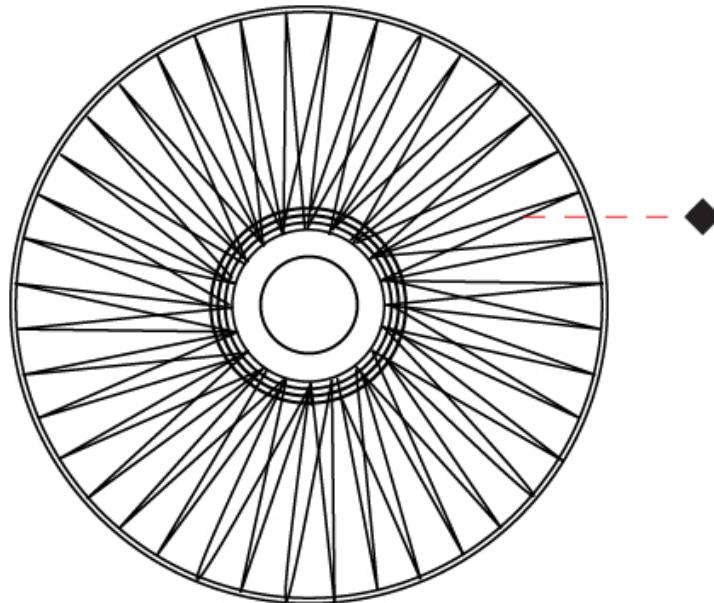

D112043-

PROJECT

TYPE

SPECIFIER

QUANTITY

DATE

D