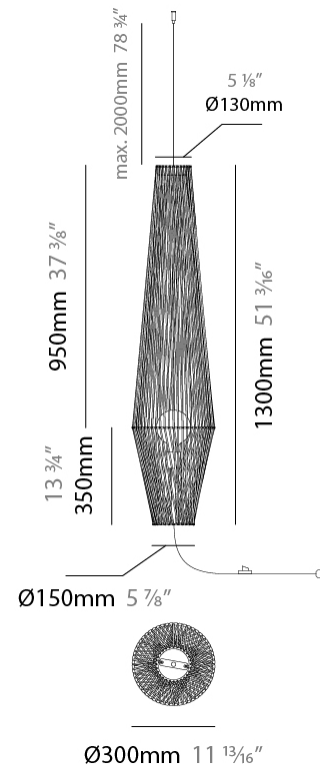

PROJECT	
TYPE	
SPECIFIER	
QUANTITY	
DATE	

BIMBA SUSPENSION

D111114-

base number   Finish
Options

1. To build a product code in our configurator select the specify button on the base model # product page
2. To build a manual product code on this datasheet choose from the options listed below in blue font and add the suffix to the base model #

GENERAL

Series: Bimba
Brand: Ole
Division: Design
Mounting Type: Suspension
Mounting Location: Ceiling
Subcategory: Pendant

PHYSICAL

Shape: Abstract
Diameter (mm): 300
Diameter (in): 11 ¹³/₁₆
Height (mm): 1300
Height (in): 51 ³/₁₆
Max. Overall Height (mm): 3330
Max. Overall Height (in): 129 ¹⁵/₁₆
Light Distribution: Omnidirectional
Weight (kg): 5
Weight (lbs): 11.02
Fixture Finish: BEI / BLK / BLU / COG / DGN / GRY / MRN / MOC / MUS / OLV / SIL / STN / TER / WHI
Holder Finish: Matte Black
Fixture Material: Fabric Cord / Metal
Cable Details: 2000mm Cable
Upon Request: Other fabric cord colors available upon request (see downloadable finish chart)

ELECTRICAL

Number of Lamps: 1
Lamp Type: LED Retrofit
Bulb Included: Bulb Not Included
Max. Wattage Per Lamp (W): 15
Lamp Base: E26
Input Voltage (V): 120
Upon Request: 277Vac / GU24

LED

OPTICAL

RATINGS AND CERTIFICATIONS

Certified By: Certified for North American Standards
IP rating: IP20