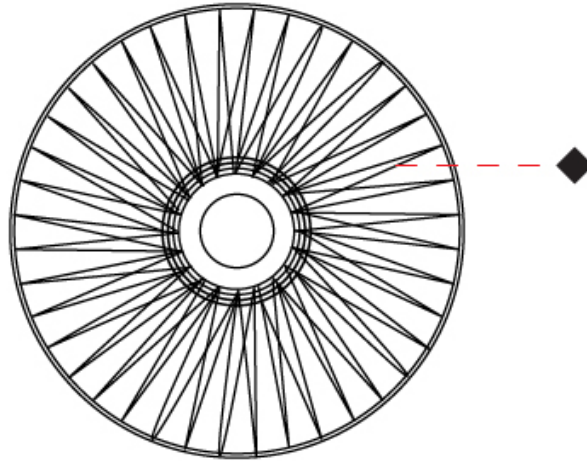

D112042-

PROJECT

TYPE

SPECIFIER

QUANTITY

DATE

D