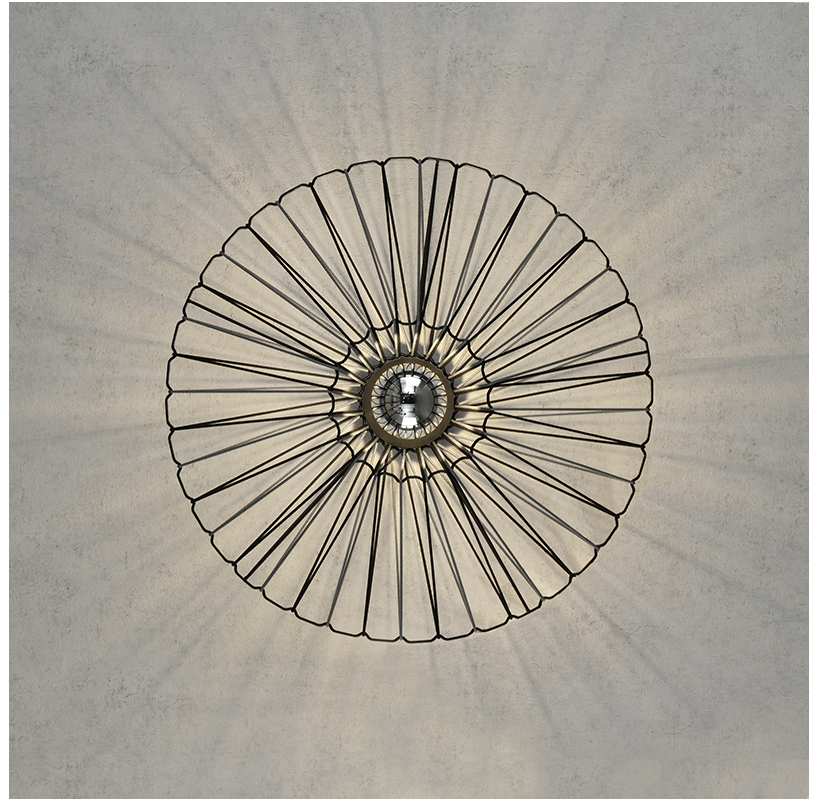

BIMBA SURFACE

D112043-

base number   Finish
Options

PROJECT	_____
TYPE	_____
SPECIFIER	_____
QUANTITY	_____
DATE	_____

1. To build a product code in our configurator select the specify button on the base model # product page
2. To build a manual product code on this datasheet choose from the options listed below in blue font and add the suffix to the base model #

GENERAL

Series: Bimba
Brand: Ole
Division: Design
Mounting Type: Surface
Mounting Location: Ceiling
Subcategory: Ambient

PHYSICAL

Shape: Abstract
Diameter (mm): 800
Diameter (in): 31 1/2
Height (mm): 230
Height (in): 9 1/16
Light Distribution: Omnidirectional
Weight (kg): 5.1
Weight (lbs): 11.24
Diffuser: PMMA - Opal
Fixture Finish: BEI / BLK / BLU / COG / DGN / GRY / MRN / MOC / MUS / OLV / SIL / STN / TER / WHI
Holder Finish: Matte Black
Fixture Material: Fabric Cord / Metal
Cable Details: 2000mm Cable
Upon Request: Other fabric cord colors available upon request (see downloadable finish chart)

ELECTRICAL

Number of Lamps: 1
Lamp Type: LED Retrofit
Lamp Shape: A19
Bulb Included: Bulb Not Included
Max. Wattage Per Lamp (W): 15
Lamp Base: E26
Input Voltage (V): 120
Upon Request: 277Vac / GU24

LED

OPTICAL

RATINGS AND CERTIFICATIONS

Certified By: Certified for North American Standards
IP rating: IP20

Ø800mm

31 1/2"

5 7/8"

Ø150mm