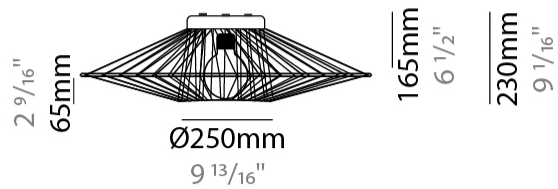

GENERAL

Series: Bimba
 Brand: Ole
 Division: Design
 Mounting Type: Suspension
 Mounting Location: Ceiling
 Subcategory: Pendant

PHYSICAL

Shape: Abstract
 Diameter (mm): 600
 Diameter (in): 23 5/8
 Height (mm): 150
 Height (in): 5 7/8
 Max. Overall Height (mm): 2150
 Max. Overall Height (in): 84 5/8
 Light Distribution: Omnidirectional
 Weight (kg): 4.2
 Weight (lbs): 9.26
 Fixture Finish: BEI / BLK / BLU / COG / DGN / GRY / MRN / MOC / MUS / OLV / SIL / STN / TER / WHI
 Holder Finish: Matte Black
 Fixture Material: Fabric Cord / Metal
 Cable Details: 2000mm Cable
 Upon Request: Other fabric cord colors available upon request (see downloadable finish chart)

GENERAL

Series: Bimba
 Brand: Ole
 Division: Design
 Mounting Type: Suspension
 Mounting Location: Ceiling
 Subcategory: Pendant

PHYSICAL

Shape: Abstract
 Diameter (mm): 800
 Diameter (in): 31 1/2
 Height (mm): 200
 Height (in): 7 7/8
 Max. Overall Height (mm): 2200
 Max. Overall Height (in): 8 5/8
 Light Distribution: Omnidirectional
 Weight (kg): 5.1
 Weight (lbs): 11.24
 Fixture Finish: BEI / BLK / BLU / COG / DGN / GRY / MRN / MOC / MUS / OLV / SIL / STN / TER / WHI
 Holder Finish: Matte Black
 Fixture Material: Fabric Cord / Metal
 Cable Details: 2000mm Cable
 Upon Request: Other fabric cord colors available upon request (see downloadable finish chart)

LED

OPTICAL

RATINGS AND CERTIFICATIONS

Certified By: Certified for North American Standards
 IP rating: IP20

Ø800mm

31 1/2"

5 7/8"

Ø150mm