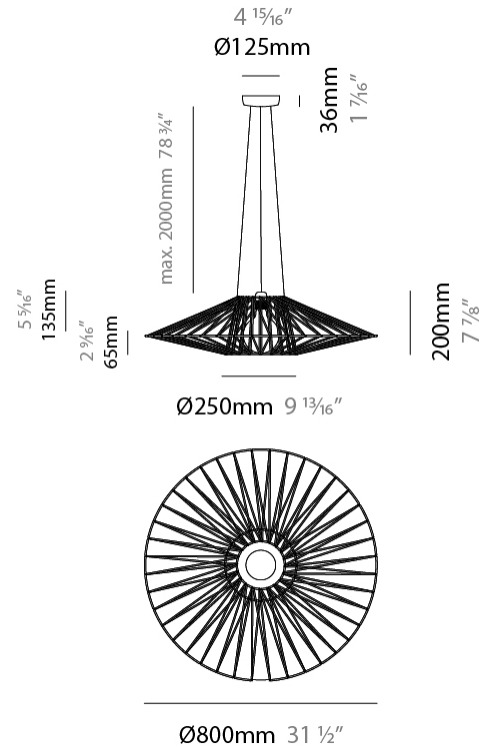

BIMBA SUSPENSION

D111113-

base number Finish
Options

1. To build a product code in our configurator select the specify button on the base model # product page
2. To build a manual product code on this datasheet choose from the options listed below in blue font and add the suffix to the base model #

GENERAL

Series: Bimba
Brand: Ole
Division: Design
Mounting Type: Suspension
Mounting Location: Ceiling
Subcategory: Pendant

PHYSICAL

Shape: Abstract
Diameter (mm): 800
Diameter (in): 31 1/2
Height (mm): 200
Height (in): 7 7/8
Max. Overall Height (mm): 2200
Max. Overall Height (in): 8 5/8
Light Distribution: Omnidirectional
Weight (kg): 5.1
Weight (lbs): 11.24
Fixture Finish: BEI / BLK / BLU / COG / DGN / GRY / MRN / MOC / MUS / OLV / SIL / STN / TER / WHI
Holder Finish: Matte Black
Fixture Material: Fabric Cord / Metal
Cable Details: 2000mm Cable
Upon Request: Other fabric cord colors available upon request (see downloadable finish chart)

ELECTRICAL

Number of Lamps: 1
Lamp Type: LED Retrofit
Bulb Included: Bulb Not Included
Max. Wattage Per Lamp (W): 15
Lamp Base: E26
Input Voltage (V): 120
Upon Request: 277Vac / GU24

LED

OPTICAL

RATINGS AND CERTIFICATIONS

Certified By: Certified for North American Standards
IP rating: IP20

PROJECT
TYPE
SPECIFIER
QUANTITY
DATE