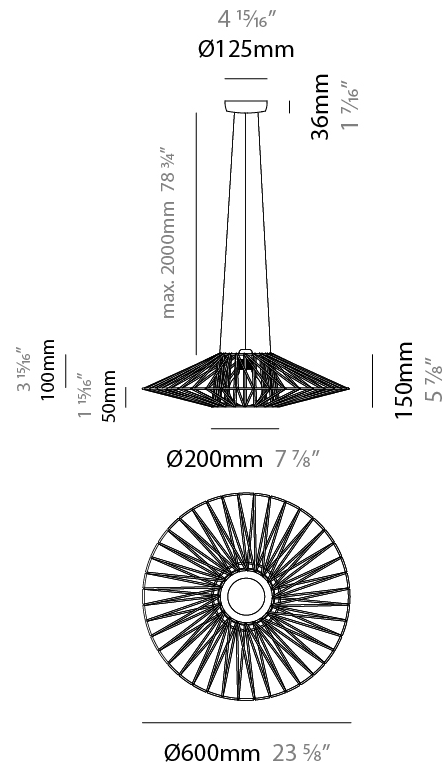

PROJECT	
TYPE	
SPECIFIER	
QUANTITY	
DATE	

BIMBA SUSPENSION

D111112-

base number Finish
Options

1. To build a product code in our configurator select the specify button on the base model # product page
2. To build a manual product code on this datasheet choose from the options listed below in blue font and add the suffix to the base model #

GENERAL

Series: Bimba
Brand: Ole
Division: Design
Mounting Type: Suspension
Mounting Location: Ceiling
Subcategory: Pendant

PHYSICAL

Shape: Abstract
Diameter (mm): 600
Diameter (in): 23 5/8
Height (mm): 150
Height (in): 5 7/8
Max. Overall Height (mm): 2150
Max. Overall Height (in): 84 5/8
Light Distribution: Omnidirectional
Weight (kg): 4.2
Weight (lbs): 9.26
Fixture Finish: BEI / BLK / BLU / COG / DGN / GRY / MRN / MOC / MUS / OLV / SIL / STN / TER / WHI
Holder Finish: Matte Black
Fixture Material: Fabric Cord / Metal
Cable Details: 2000mm Cable
Upon Request: Other fabric cord colors available upon request (see downloadable finish chart)

ELECTRICAL

Number of Lamps: 1
Lamp Type: LED Retrofit
Bulb Included: Bulb Not Included
Max. Wattage Per Lamp (W): 15
Lamp Base: E26
Input Voltage (V): 120
Upon Request: 277Vac / GU24

LED

OPTICAL

RATINGS AND CERTIFICATIONS

Certified By: Certified for North American Standards
IP rating: IP20