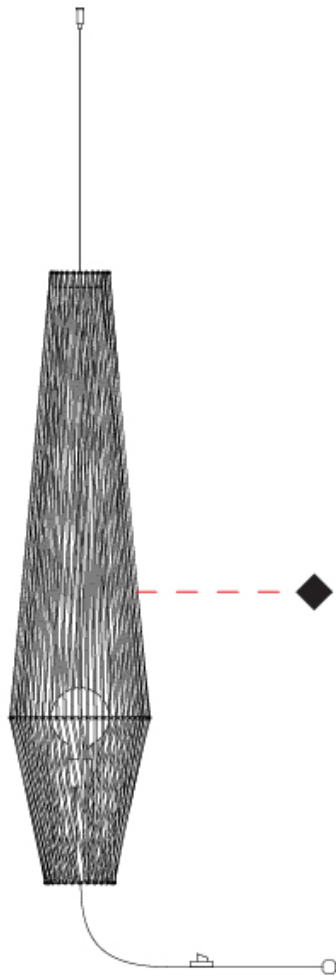

D111114-

PROJECT	_____
TYPE	_____
SPECIFIER	_____
QUANTITY	_____
DATE	_____

D