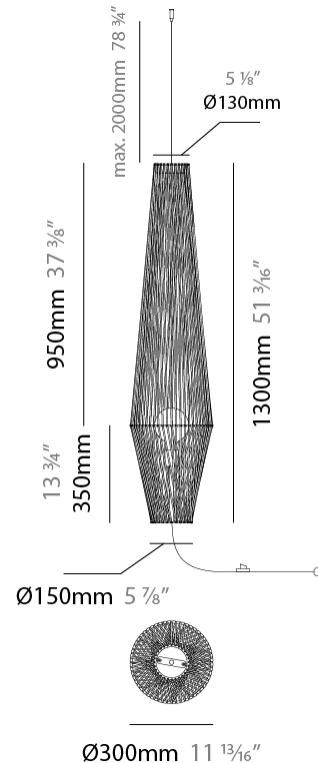

PROJECT	
TYPE	
SPECIFIER	
QUANTITY	
DATE	

BIMBA SUSPENSION

D111114-

base number Finish
Options

1. To build a product code in our configurator select the specify button on the base model # product page
2. To build a manual product code on this datasheet choose from the options listed below in blue font and add the suffix to the base model #

GENERAL

Series: Bimba
Partner: Ole
Division: Design
Installation: Suspension
Product Type: Pendant
Mounting Location: Ceiling

PHYSICAL

Shape: Abstract
Diameter (mm): 300
Diameter (in): 11 ¹³/₁₆
Height (mm): 1300
Height (in): 51 ³/₁₆
Max. Overall Height (mm): 3330
Max. Overall Height (in): 129 ¹⁵/₁₆
Weight (kg): 5
Weight (lbs): 11.02
Fixture Finish: BEI / BLK / BLU / COG / DGN / GRY / MRN / MOC / MUS / OLV / SIL / STN / TER / WHI
Holder Finish: Matte Black
Fixture Material: Fabric Cord / Metal
Primary Material: Fabric - Recycled
Cable Details: 2000mm Cable
Upon Request: Other fabric cord colors available upon request (see downloadable finish chart)

ELECTRICAL

Number of Lamps: 1
Lamp Type: LED Retrofit
Bulb Included: Bulb Not Included
Max. Wattage Per Lamp (W): 15
Lamp Base: E26
Input Voltage (V): 120
Upon Request: 277Vac / GU24

LED

OPTICAL

RATINGS AND CERTIFICATIONS

Certified By: Certified for North American Standards
IP rating: IP20