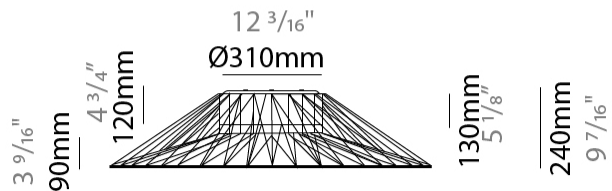

PROJECT	_____
TYPE	_____
SPECIFIER	_____
QUANTITY	_____
DATE	_____

BIMBA SURFACE

D112045-

base number   Finish
Options

1. To build a product code in our configurator select the specify button on the base model # product page
2. To build a manual product code on this datasheet choose from the options listed below in blue font and add the suffix to the base model #

GENERAL

Series: Bimba
Brand: Ole
Division: Design
Mounting Type: Surface
Mounting Location: Ceiling
Subcategory: Ambient

PHYSICAL

Shape: Abstract
Diameter (mm): 1000
Diameter (in): 39 3/8
Height (mm): 240
Height (in): 9 7/16
Light Distribution: Omnidirectional
Weight (kg): 6
Weight (lbs): 13.23
Diffuser: PMMA - Opal
Fixture Finish: BEI / BLK / BLU / COG / DGN / GRY / MRN / MOC / MUS / OLV / SIL / STN / TER / WHI
Holder Finish: Matte Black
Fixture Material: Fabric Cord / Metal
Cable Details: 2000mm Cable
Upon Request: Other fabric cord colors available upon request (see downloadable finish chart)

ELECTRICAL

Number of Lamps: 3
Lamp Type: LED Retrofit
Lamp Shape: A19
Bulb Included: Bulb Not Included
Max. Wattage Per Lamp (W): 15
Lamp Base: E26
Input Voltage (V): 120
Upon Request: 277Vac / GU24

LED

OPTICAL

RATINGS AND CERTIFICATIONS

Certified By: Certified for North American Standards
IP rating: IP20

Ø1000mm
39 3/16"