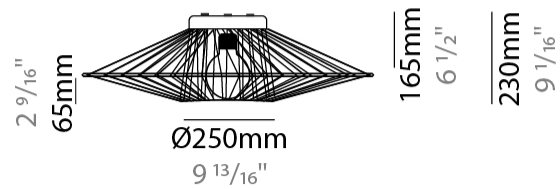

GENERAL

Series: Bimba
 Partner: Ole
 Division: Design
 Installation: Suspension
 Product Type: Pendant
 Mounting Location: Ceiling

PHYSICAL

Shape: Abstract
 Diameter (mm): 600
 Diameter (in): 23 5/8
 Height (mm): 150
 Height (in): 5 7/8
 Max. Overall Height (mm): 2150
 Max. Overall Height (in): 84 5/8
 Weight (kg): 4.2
 Weight (lbs): 9.26
 Fixture Finish: BEI / BLK / BLU / COG / DGN / GRY / MRN / MOC / MUS / OLV / SIL / STN / TER / WHI
 Holder Finish: Matte Black
 Fixture Material: Fabric Cord / Metal
 Primary Material: Fabric - Recycled
 Cable Details: 2000mm Cable
 Upon Request: Other fabric cord colors available upon request (see downloadable finish chart)

GENERAL

Series: Bimba
 Partner: Ole
 Division: Design
 Installation: Suspension
 Product Type: Pendant
 Mounting Location: Ceiling

PHYSICAL

Shape: Abstract
 Diameter (mm): 800
 Diameter (in): 31 1/2
 Height (mm): 200
 Height (in): 7 7/8
 Max. Overall Height (mm): 2200
 Max. Overall Height (in): 8 5/8
 Weight (kg): 5.1
 Weight (lbs): 11.24
 Fixture Finish: BEI / BLK / BLU / COG / DGN / GRY / MRN / MOC / MUS / OLV / SIL / STN / TER / WHI
 Holder Finish: Matte Black
 Fixture Material: Fabric Cord / Metal
 Primary Material: Fabric - Recycled
 Cable Details: 2000mm Cable
 Upon Request: Other fabric cord colors available upon request (see downloadable finish chart)

LED

OPTICAL

RATINGS AND CERTIFICATIONS

Certified By: Certified for North American Standards
 IP rating: IP20

Ø800mm
31 1/2"

5 7/8"

Ø150mm

2 9/16"
65mm