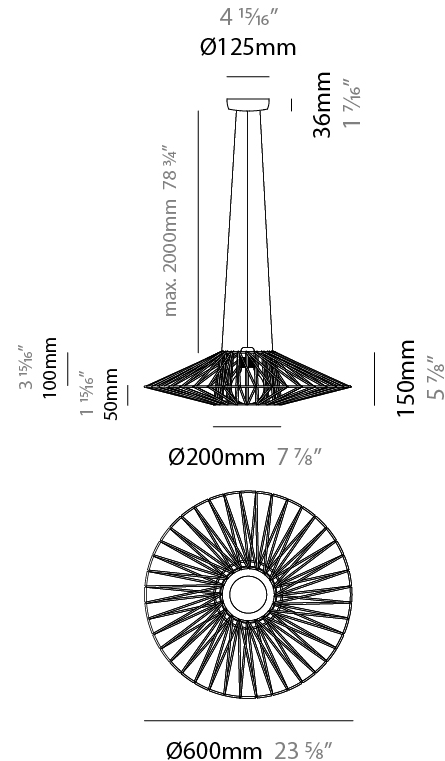

BIMBA SUSPENSION

D111112-

base number Finish
Options

PROJECT
TYPE
SPECIFIER
QUANTITY
DATE

1. To build a product code in our configurator select the specify button on the base model # product page
2. To build a manual product code on this datasheet choose from the options listed below in blue font and add the suffix to the base model #

GENERAL

Series: Bimba
Partner: Ole
Division: Design
Installation: Suspension
Product Type: Pendant
Mounting Location: Ceiling

PHYSICAL

Shape: Abstract
Diameter (mm): 600
Diameter (in): 23 5/8
Height (mm): 150
Height (in): 5 7/8
Max. Overall Height (mm): 2150
Max. Overall Height (in): 84 5/8
Weight (kg): 4.2
Weight (lbs): 9.26
Fixture Finish: BEI / BLK / BLU / COG / DGN / GRY / MRN / MOC / MUS / OLV / SIL / STN / TER / WHI
Holder Finish: Matte Black
Fixture Material: Fabric Cord / Metal
Primary Material: Fabric - Recycled
Cable Details: 2000mm Cable
Upon Request: Other fabric cord colors available upon request (see downloadable finish chart)

ELECTRICAL

Number of Lamps: 1
Lamp Type: LED Retrofit
Bulb Included: Bulb Not Included
Max. Wattage Per Lamp (W): 15
Lamp Base: E26
Input Voltage (V): 120
Upon Request: 277Vac / GU24

LED

OPTICAL

RATINGS AND CERTIFICATIONS

Certified By: Certified for North American Standards
IP rating: IP20