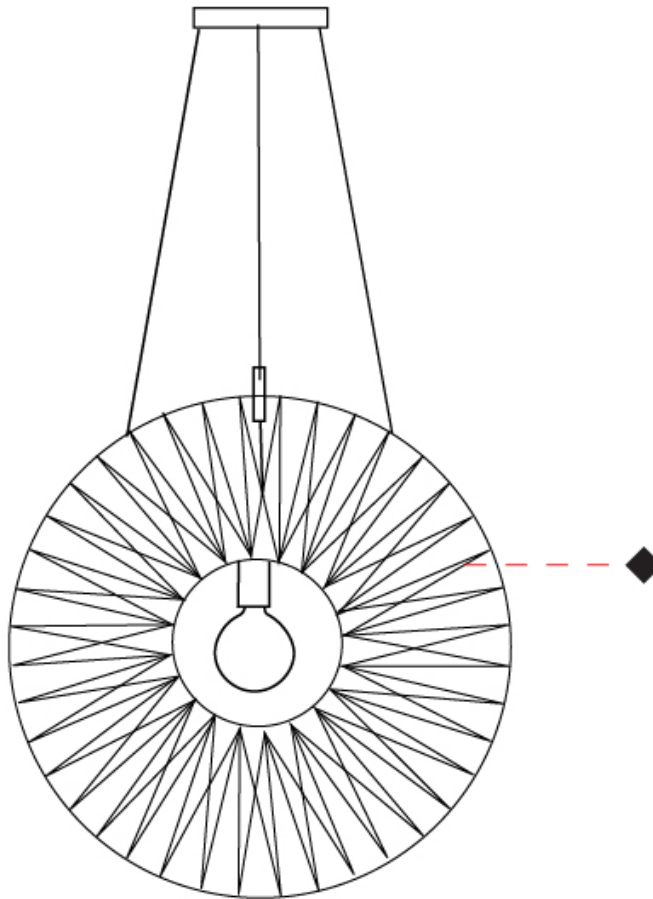

D111109-

PROJECT

TYPE

SPECIFIER

QUANTITY

DATE

D