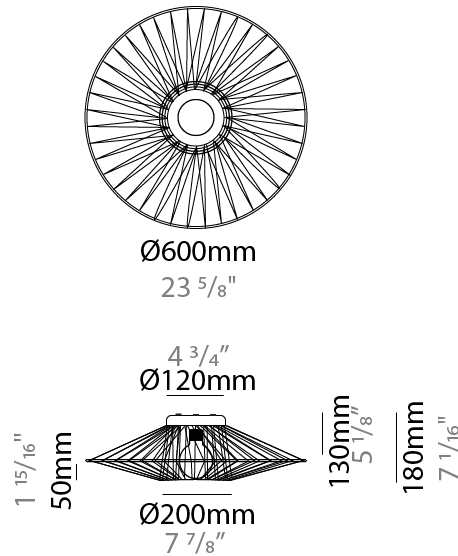

BIMBA SURFACE

D112042-

base number _____
Finish Options _____

1. To build a product code in our configurator select the specify button on the base model # product page
2. To build a manual product code on this datasheet choose from the options listed below in blue font and add the suffix to the base model #

GENERAL

Series: Bimba
Brand: Ole
Division: Design
Mounting Type: Surface
Mounting Location: Ceiling
Subcategory: Ambient

PHYSICAL

Shape: Abstract
Diameter (mm): 600
Diameter (in): 23 5/8
Height (mm): 180
Height (in): 7 1/8
Light Distribution: Omnidirectional
Weight (kg): 4
Weight (lbs): 8.82
Diffuser: PMMA - Opal
Fixture Finish: BEI / BLK / BLU / COG / DGN / GRY / MRN / MOC / MUS / OLV / SIL / STN / TER / WHI
Holder Finish: Matte Black
Fixture Material: Fabric Cord / Metal
Cable Details: 2000mm Cable
Upon Request: Other fabric cord colors available upon request (see downloadable finish chart)

ELECTRICAL

Number of Lamps: 1
Lamp Type: LED Retrofit
Lamp Shape: A19
Bulb Included: Bulb Not Included
Max. Wattage Per Lamp (W): 15
Lamp Base: E26
Input Voltage (V): 120
Upon Request: 277Vac / GU24

LED

OPTICAL

RATINGS AND CERTIFICATIONS

Certified By: Certified for North American Standards
IP rating: IP20