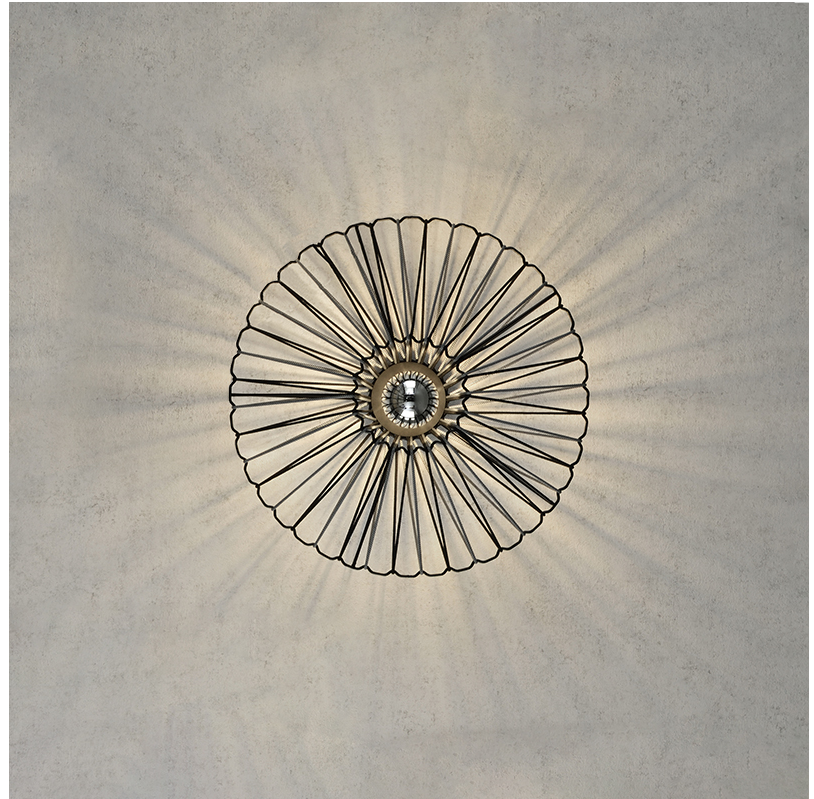

BIMBA SURFACE

D112042-

base number _____
Finish Options _____

1. To build a product code in our configurator select the specify button on the base model # product page
2. To build a manual product code on this datasheet choose from the options listed below in blue font and add the suffix to the base model #

GENERAL

Series: Bimba
Brand: Ole
Division: Design
Mounting Type: Surface
Mounting Location: Ceiling
Subcategory: Ambient

PHYSICAL

Shape: Abstract
Diameter (mm): 600
Diameter (in): 23 5/8
Height (mm): 180
Height (in): 7 1/8
Light Distribution: Omnidirectional
Weight (kg): 4
Weight (lbs): 8.82
Diffuser: PMMA - Opal
Fixture Finish: BEI / BLK / BLU / COG / DGN / GRY / MRN / MOC / MUS / OLV / SIL / STN / TER / WHI
Holder Finish: Matte Black
Fixture Material: Fabric Cord / Metal
Cable Details: 2000mm Cable
Upon Request: Other fabric cord colors available upon request (see downloadable finish chart)

ELECTRICAL

Number of Lamps: 1
Lamp Type: LED Retrofit
Lamp Shape: A19
Bulb Included: Bulb Not Included
Max. Wattage Per Lamp (W): 15
Lamp Base: E26
Input Voltage (V): 120
Upon Request: 277Vac / GU24

LED

OPTICAL

RATINGS AND CERTIFICATIONS

Certified By: Certified for North American Standards
IP rating: IP20