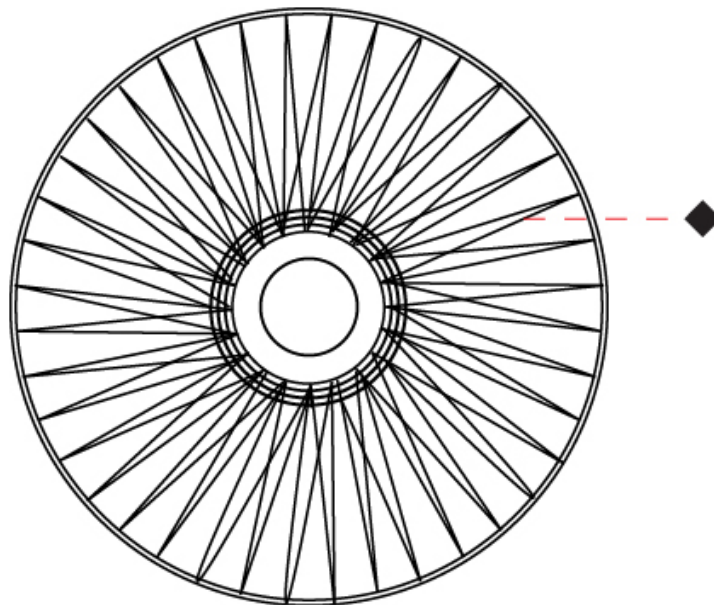

D112043-

PROJECT	_____
TYPE	_____
SPECIFIER	_____
QUANTITY	_____
DATE	_____

D