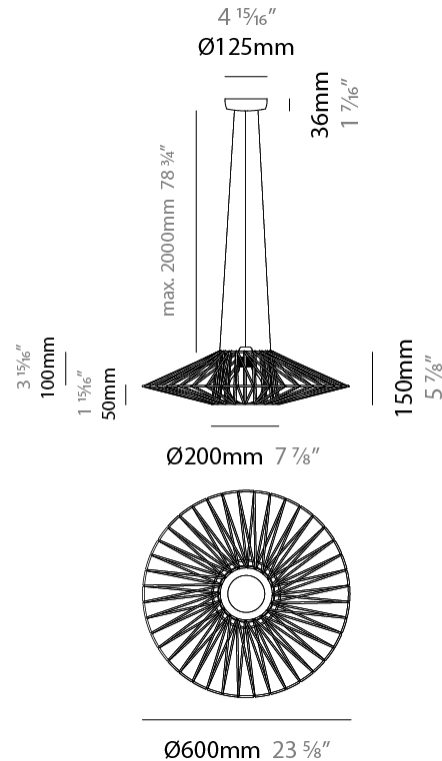

PROJECT	
TYPE	
SPECIFIER	
QUANTITY	
DATE	

BIMBA SUSPENSION

D111112-

base number Finish
Options

1. To build a product code in our configurator select the specify button on the base model # product page
2. To build a manual product code on this datasheet choose from the options listed below in blue font and add the suffix to the base model #

GENERAL

Series: Bimba
Brand: Ole
Division: Design
Mounting Type: Suspension
Mounting Location: Ceiling
Subcategory: Pendant

PHYSICAL

Shape: Abstract
Diameter (mm): 600
Diameter (in): 23 5/8
Height (mm): 150
Height (in): 5 7/8
Max. Overall Height (mm): 2150
Max. Overall Height (in): 84 5/8
Light Distribution: Omnidirectional
Weight (kg): 4.2
Weight (lbs): 9.26
Fixture Finish: BEI / BLK / BLU / COG / DGN / GRY / MRN / MOC / MUS / OLV / SIL / STN / TER / WHI
Holder Finish: Matte Black
Fixture Material: Fabric Cord / Metal
Cable Details: 2000mm Cable
Upon Request: Other fabric cord colors available upon request (see downloadable finish chart)

ELECTRICAL

Number of Lamps: 1
Lamp Type: LED Retrofit
Bulb Included: Bulb Not Included
Max. Wattage Per Lamp (W): 15
Lamp Base: E26
Input Voltage (V): 120
Upon Request: 277Vac / GU24

LED

OPTICAL

RATINGS AND CERTIFICATIONS

Certified By: Certified for North American Standards
IP rating: IP20