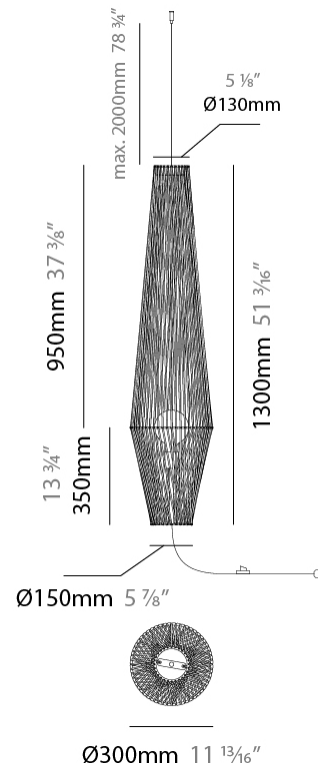

PROJECT	
TYPE	
SPECIFIER	
QUANTITY	
DATE	

BIMBA SUSPENSION

D111114-

base number   Finish
Options

1. To build a product code in our configurator select the specify button on the base model # product page
2. To build a manual product code on this datasheet choose from the options listed below in blue font and add the suffix to the base model #

GENERAL

Series: Bimba
Brand: Ole
Division: Design
Mounting Type: Suspension
Mounting Location: Ceiling
Subcategory: Pendant

PHYSICAL

Shape: Abstract
Diameter (mm): 300
Diameter (in): 11 ¹³/₁₆
Height (mm): 1300
Height (in): 51 ³/₁₆
Max. Overall Height (mm): 3330
Max. Overall Height (in): 129 ¹⁵/₁₆
Light Distribution: Omnidirectional
Weight (kg): 5
Weight (lbs): 11.02
Fixture Finish: BEI / BLK / BLU / COG / DGN / GRY / MRN / MOC / MUS / OLV / SIL / STN / TER / WHI
Holder Finish: Matte Black
Fixture Material: Fabric Cord / Metal
Cable Details: 2000mm Cable
Upon Request: Other fabric cord colors available upon request (see downloadable finish chart)

ELECTRICAL

Number of Lamps: 1
Lamp Type: LED Retrofit
Bulb Included: Bulb Not Included
Max. Wattage Per Lamp (W): 15
Lamp Base: E26
Input Voltage (V): 120
Upon Request: 277Vac / GU24

LED

OPTICAL

RATINGS AND CERTIFICATIONS

Certified By: Certified for North American Standards
IP rating: IP20