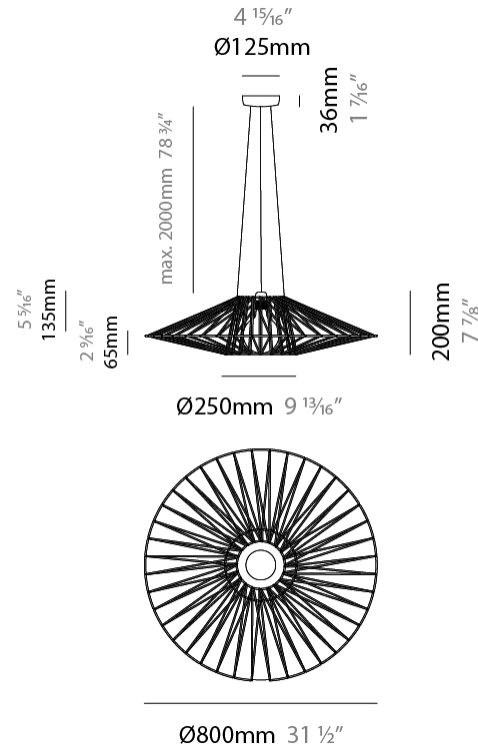

BIMBA SUSPENSION

D111113-

base number Finish
Options

1. To build a product code in our configurator select the specify button on the base model # product page
2. To build a manual product code on this datasheet choose from the options listed below in blue font and add the suffix to the base model #

GENERAL

Series: Bimba
Brand: Ole
Division: Design
Mounting Type: Suspension
Mounting Location: Ceiling
Subcategory: Pendant

PHYSICAL

Shape: Abstract
Diameter (mm): 800
Diameter (in): 31 1/2
Height (mm): 200
Height (in): 7 7/8
Max. Overall Height (mm): 2200
Max. Overall Height (in): 8 5/8
Light Distribution: Omnidirectional
Weight (kg): 5.1
Weight (lbs): 11.24
Fixture Finish: BEI / BLK / BLU / COG / DGN / GRY / MRN / MOC / MUS / OLV / SIL / STN / TER / WHI
Holder Finish: Matte Black
Fixture Material: Fabric Cord / Metal
Cable Details: 2000mm Cable
Upon Request: Other fabric cord colors available upon request (see downloadable finish chart)

ELECTRICAL

Number of Lamps: 1
Lamp Type: LED Retrofit
Bulb Included: Bulb Not Included
Max. Wattage Per Lamp (W): 15
Lamp Base: E26
Input Voltage (V): 120
Upon Request: 277Vac / GU24

LED

OPTICAL

RATINGS AND CERTIFICATIONS

Certified By: Certified for North American Standards
IP rating: IP20

PROJECT
TYPE
SPECIFIER
QUANTITY
DATE