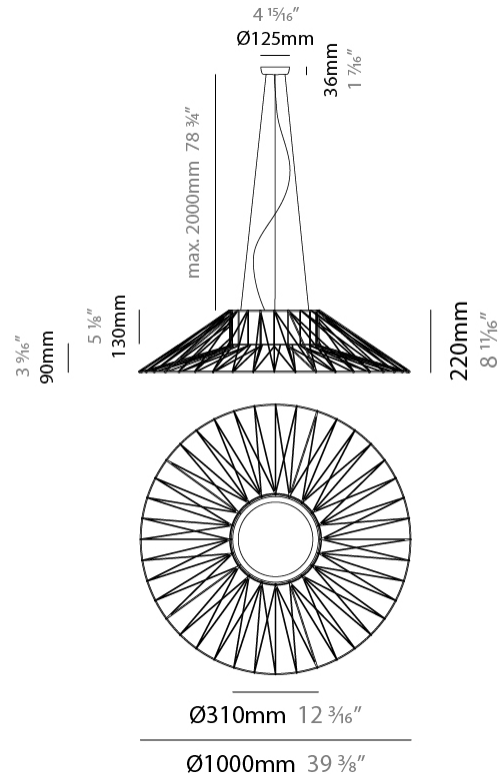

PROJECT	_____
TYPE	_____
SPECIFIER	_____
QUANTITY	_____
DATE	_____

BIMBA SUSPENSION

D111111-

base number Finish
Options

1. To build a product code in our configurator select the specify button on the base model # product page
2. To build a manual product code on this datasheet choose from the options listed below in blue font and add the suffix to the base model #

GENERAL

Series: Bimba
Brand: Ole
Division: Design
Mounting Type: Suspension
Mounting Location: Ceiling
Subcategory: Pendant

PHYSICAL

Shape: Dome
Diameter (mm): 1000
Diameter (in): 39 3/8
Height (mm): 220
Height (in): 8 11/16
Max. Overall Height (mm): 2220
Max. Overall Height (in): 87 3/8
Light Distribution: Omnidirectional
Weight (kg): 6.5
Weight (lbs): 14.33
Fixture Finish: BEI / BLK / BLU / COG / DGN / GRY / MRN / MOC / MUS / OLV / SIL / STN / TER / WHI
Holder Finish: Matte Black
Fixture Material: Fabric Cord / Metal
Cable Details: 2000mm Cable
Upon Request: Other fabric cord colors available upon request (see downloadable finish chart)

ELECTRICAL

Number of Lamps: 3
Lamp Type: LED Retrofit
Bulb Included: Bulb Not Included
Max. Wattage Per Lamp (W): 15
Lamp Base: E26
Input Voltage (V): 120
Upon Request: 277Vac / GU24

LED

OPTICAL

RATINGS AND CERTIFICATIONS

Certified By: Certified for North American Standards
IP rating: IP20