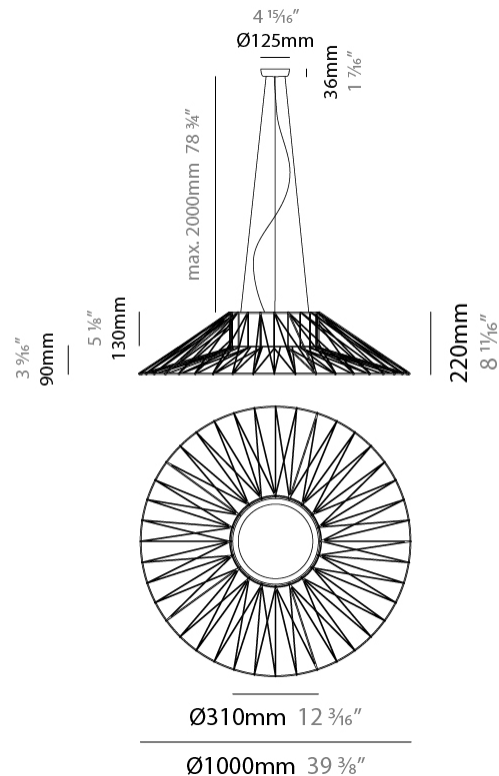

PROJECT	_____
TYPE	_____
SPECIFIER	_____
QUANTITY	_____
DATE	_____

BIMBA SUSPENSION

D111111-

base number Finish
Options

1. To build a product code in our configurator select the specify button on the base model # product page
2. To build a manual product code on this datasheet choose from the options listed below in blue font and add the suffix to the base model #

GENERAL

Series: Bimba
Brand: Ole
Division: Design
Mounting Type: Suspension
Mounting Location: Ceiling
Subcategory: Pendant

PHYSICAL

Shape: Dome
Diameter (mm): 1000
Diameter (in): 39 3/8
Height (mm): 220
Height (in): 8 11/16
Max. Overall Height (mm): 2220
Max. Overall Height (in): 87 3/8
Light Distribution: Omnidirectional
Weight (kg): 6.5
Weight (lbs): 14.33
Fixture Finish: BEI / BLK / BLU / COG / DGN / GRY / MRN / MOC / MUS / OLV / SIL / STN / TER / WHI
Holder Finish: Matte Black
Fixture Material: Fabric Cord / Metal
Cable Details: 2000mm Cable
Upon Request: Other fabric cord colors available upon request (see downloadable finish chart)

ELECTRICAL

Number of Lamps: 3
Lamp Type: LED Retrofit
Bulb Included: Bulb Not Included
Max. Wattage Per Lamp (W): 15
Lamp Base: E26
Input Voltage (V): 120
Upon Request: 277Vac / GU24

LED

OPTICAL

RATINGS AND CERTIFICATIONS

Certified By: Certified for North American Standards
IP rating: IP20