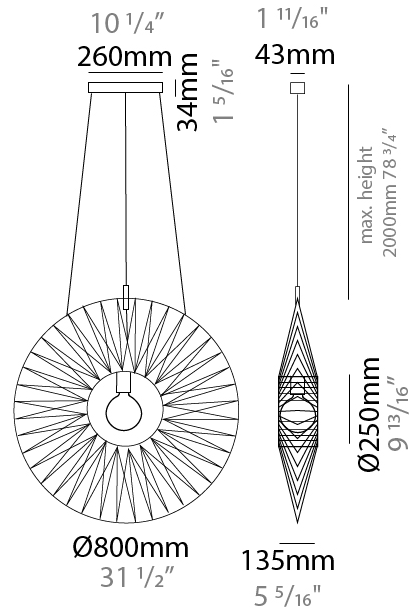

PROJECT	
TYPE	
SPECIFIER	
QUANTITY	
DATE	

BIMBA SUSPENSION

D111108-

base number   Finish
Options

1. To build a product code in our configurator select the specify button on the base model # product page
2. To build a manual product code on this datasheet choose from the options listed below in blue font and add the suffix to the base model #

GENERAL

Series: Bimba
Brand: Ole
Division: Design
Mounting Type: Suspension
Mounting Location: Ceiling
Subcategory: Pendant

PHYSICAL

Shape: Round
Diameter (mm): 800
Diameter (in): 31 1/2
Width (mm): 135
Width (in): 5 5/16
Height (mm): 800
Height (in): 31 1/2
Max. Overall Height (mm): 2800
Max. Overall Height (in): 110 1/4
Light Distribution: Omnidirectional
Weight (kg): 5
Weight (lbs): 11.02
Fixture Finish: BEI / BLK / BLU / COG / DGN / GRY / MRN / MOC / MUS / OLV / SIL / STN / TER / WHI
Holder Finish: Matte Black
Fixture Material: Fabric Cord / Metal
Cable Details: 2000mm Cable
Upon Request: Other fabric cord colors available upon request (see downloadable finish chart)

ELECTRICAL

Number of Lamps: 1
Lamp Type: LED Retrofit
Bulb Included: Bulb Not Included
Max. Wattage Per Lamp (W): 20
Lamp Base: E26
Input Voltage (V): 120
Upon Request: 277Vac / GU24

LED

OPTICAL

RATINGS AND CERTIFICATIONS

Certified By: Certified for North American Standards
IP rating: IP20