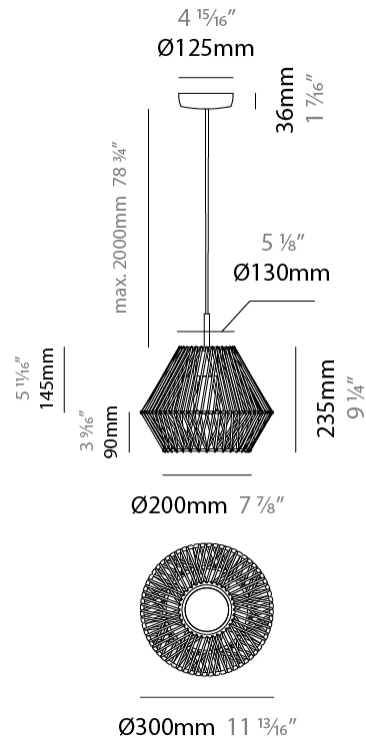

BIMBA SUSPENSION

D111116-

base number Finish
Options

1. To build a product code in our configurator select the specify button on the base model # product page
2. To build a manual product code on this datasheet choose from the options listed below in blue font and add the suffix to the base model #

GENERAL

Series: Bimba
Brand: Ole
Division: Design
Mounting Type: Suspension
Mounting Location: Ceiling
Subcategory: Pendant

PHYSICAL

Shape: Abstract
Diameter (mm): 300
Diameter (in): 11 13/16
Height (mm): 235
Height (in): 9 1/4
Max. Overall Height (mm): 2235
Max. Overall Height (in): 88
Light Distribution: Omnidirectional
Weight (kg): 2
Weight (lbs): 4.41
Fixture Finish: BEI / BLK / BLU / COG / DGN / GRY / MRN / MOC / MUS / OLV / SIL / STN / TER / WHI
Holder Finish: Matte Black
Fixture Material: Fabric Cord / Metal
Cable Details: 2000mm Cable
Upon Request: Other fabric cord colors available upon request (see downloadable finish chart)

ELECTRICAL

Number of Lamps: 1
Lamp Type: LED Retrofit
Bulb Included: Bulb Not Included
Max. Wattage Per Lamp (W): 15
Lamp Base: E26
Input Voltage (V): 120
Upon Request: 277Vac / GU24

LED

OPTICAL

RATINGS AND CERTIFICATIONS

Certified By: Certified for North American Standards
IP rating: IP20

PROJECT
TYPE
SPECIFIER
QUANTITY
DATE