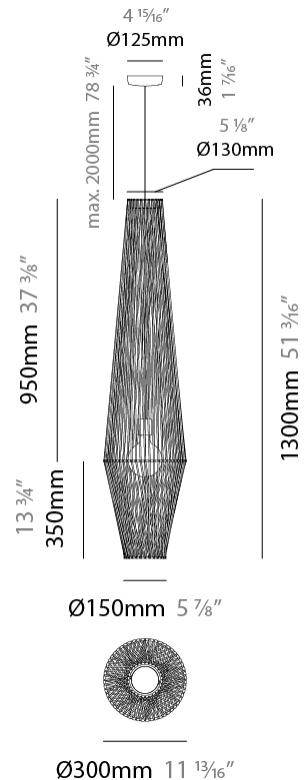

PROJECT
TYPE
SPECIFIER
QUANTITY
DATE

BIMBA SUSPENSION

D111115-

base number Finish
Options

1. To build a product code in our configurator select the specify button on the base model # product page
2. To build a manual product code on this datasheet choose from the options listed below in blue font and add the suffix to the base model #

GENERAL

Series: Bimba
Brand: Ole
Division: Design
Mounting Type: Suspension
Mounting Location: Ceiling
Subcategory: Pendant

PHYSICAL

Shape: Abstract
Diameter (mm): 300
Diameter (in): 11 ¹³/₁₆"
Height (mm): 1300
Height (in): 51 ³/₁₆"
Max. Overall Height (mm): 3300
Max. Overall Height (in): 129 ¹⁵/₁₆"
Light Distribution: Omnidirectional
Weight (kg): 5
Weight (lbs): 11.02
Fixture Finish: BEI / BLK / BLU / COG / DGN / GRY / MRN / MOC / MUS / OLV / SIL / STN / TER / WHI
Holder Finish: Matte Black
Fixture Material: Fabric Cord / Metal
Cable Details: 2000mm Cable
Upon Request: Other fabric cord colors available upon request (see downloadable finish chart)

ELECTRICAL

Number of Lamps: 1
Lamp Type: LED Retrofit
Bulb Included: Bulb Not Included
Max. Wattage Per Lamp (W): 15
Lamp Base: E26
Input Voltage (V): 120
Upon Request: 277Vac / GU24

LED

OPTICAL

RATINGS AND CERTIFICATIONS

Certified By: Certified for North American Standards
IP rating: IP20