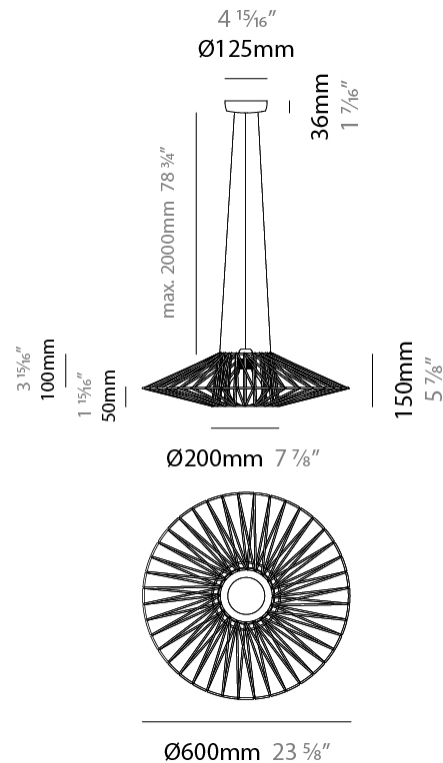

PROJECT	
TYPE	
SPECIFIER	
QUANTITY	
DATE	

BIMBA SUSPENSION

D111112-

base number Finish
Options

1. To build a product code in our configurator select the specify button on the base model # product page
2. To build a manual product code on this datasheet choose from the options listed below in blue font and add the suffix to the base model #

GENERAL

Series: Bimba
Brand: Ole
Division: Design
Mounting Type: Suspension
Mounting Location: Ceiling
Subcategory: Pendant

PHYSICAL

Shape: Abstract
Diameter (mm): 600
Diameter (in): 23 5/8
Height (mm): 150
Height (in): 5 7/8
Max. Overall Height (mm): 2150
Max. Overall Height (in): 84 5/8
Light Distribution: Omnidirectional
Weight (kg): 4.2
Weight (lbs): 9.26
Fixture Finish: BEI / BLK / BLU / COG / DGN / GRY / MRN / MOC / MUS / OLV / SIL / STN / TER / WHI
Holder Finish: Matte Black
Fixture Material: Fabric Cord / Metal
Cable Details: 2000mm Cable
Upon Request: Other fabric cord colors available upon request (see downloadable finish chart)

ELECTRICAL

Number of Lamps: 1
Lamp Type: LED Retrofit
Bulb Included: Bulb Not Included
Max. Wattage Per Lamp (W): 15
Lamp Base: E26
Input Voltage (V): 120
Upon Request: 277Vac / GU24

LED

OPTICAL

RATINGS AND CERTIFICATIONS

Certified By: Certified for North American Standards
IP rating: IP20