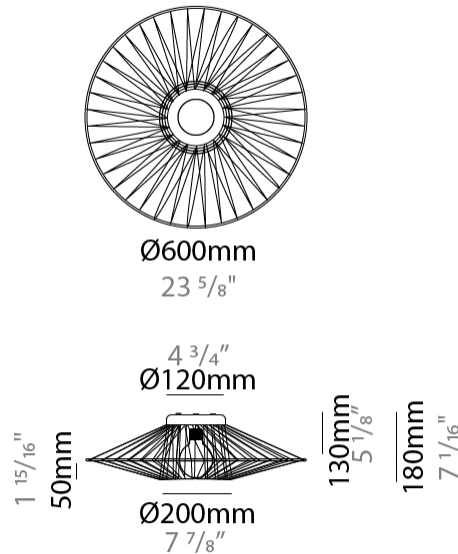

BIMBA SURFACE

D112042-

base number Finish
Options

PROJECT
TYPE
SPECIFIER
QUANTITY
DATE

1. To build a product code in our configurator select the specify button on the base model # product page
2. To build a manual product code on this datasheet choose from the options listed below in blue font and add the suffix to the base model #

GENERAL

Series: Bimba
Brand: Ole
Division: Design
Mounting Type: Surface
Mounting Location: Ceiling
Subcategory: Ambient

PHYSICAL

Shape: Abstract
Diameter (mm): 600
Diameter (in): 23 5/8
Height (mm): 180
Height (in): 7 1/8
Light Distribution: Omnidirectional
Weight (kg): 4
Weight (lbs): 8.82
Diffuser: PMMA - Opal
Fixture Finish: BEI / BLK / BLU / COG / DGN / GRY / MRN / MOC / MUS / OLV / SIL / STN / TER / WHI
Holder Finish: Matte Black
Fixture Material: Fabric Cord / Metal
Cable Details: 2000mm Cable
Upon Request: Other fabric cord colors available upon request (see downloadable finish chart)

ELECTRICAL

Number of Lamps: 1
Lamp Type: LED Retrofit
Lamp Shape: A19
Bulb Included: Bulb Not Included
Max. Wattage Per Lamp (W): 15
Lamp Base: E26
Input Voltage (V): 120
Upon Request: 277Vac / GU24

LED

OPTICAL

RATINGS AND CERTIFICATIONS

Certified By: Certified for North American Standards
IP rating: IP20