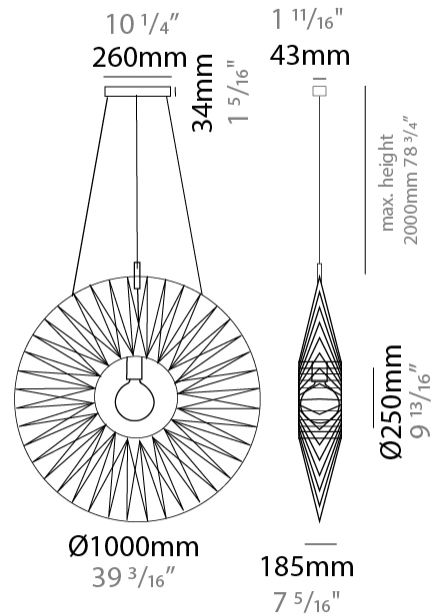

BIMBA SUSPENSION

D111109-

base number _____
Finish _____
Options _____

1. To build a product code in our configurator select the specify button on the base model # product page
2. To build a manual product code on this datasheet choose from the options listed below in blue font and add the suffix to the base model #

GENERAL

Series: Bimba
Brand: Ole
Division: Design
Mounting Type: Suspension
Mounting Location: Ceiling
Subcategory: Pendant

PHYSICAL

Shape: Round
Diameter (mm): 1000
Diameter (in): 39 3/8
Width (mm): 185
Width (in): 7 5/16
Height (mm): 1000
Height (in): 39 3/8
Max. Overall Height (mm): 3000
Max. Overall Height (in): 118 1/8
Light Distribution: Omnidirectional
Weight (kg): 6
Weight (lbs): 13.23
Fixture Finish: BEI / BLK / BLU / COG / DGN / GRY / MRN / MOC / MUS / OLV / SIL / STN / TER / WHI
Holder Finish: Matte Black
Fixture Material: Fabric Cord / Metal
Cable Details: 2000mm Cable
Upon Request: Other fabric cord colors available upon request (see downloadable finish chart)

ELECTRICAL

Number of Lamps: 1
Lamp Type: LED Retrofit
Bulb Included: Bulb Not Included
Max. Wattage Per Lamp (W): 20
Lamp Base: E26
Input Voltage (V): 120
Upon Request: 277Vac / GU24

LED

OPTICAL

RATINGS AND CERTIFICATIONS

Certified By: Certified for North American Standards
IP rating: IP20