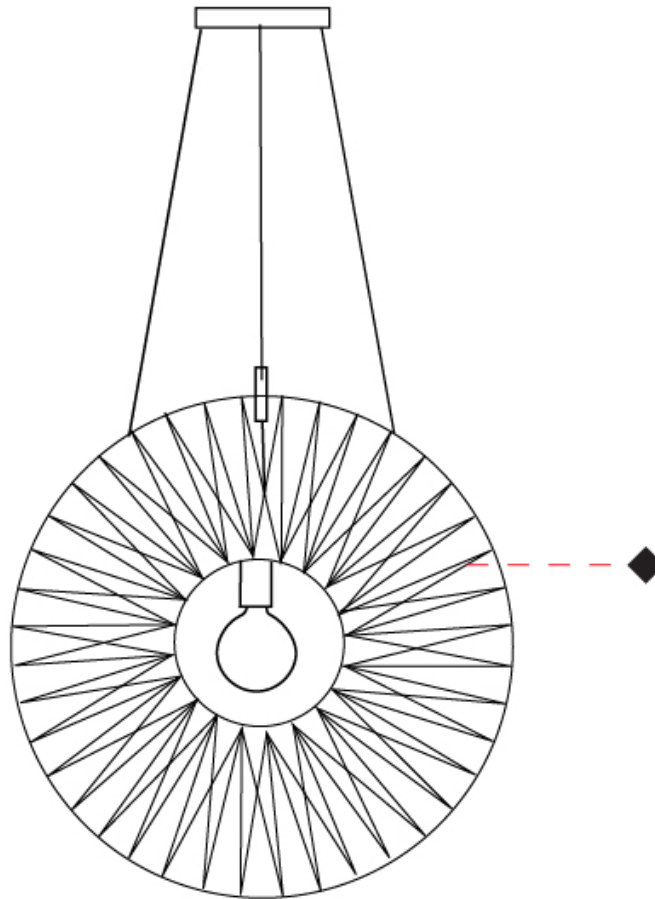

D111109-

PROJECT _____

TYPE _____

SPECIFIER _____

QUANTITY _____

DATE _____

D