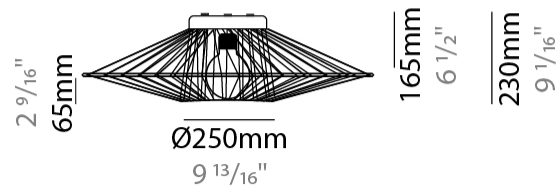

2 9/16"
65mm

Ø250mm

9 13/16"

165mm
6 1/2"

230mm
9 1/16"