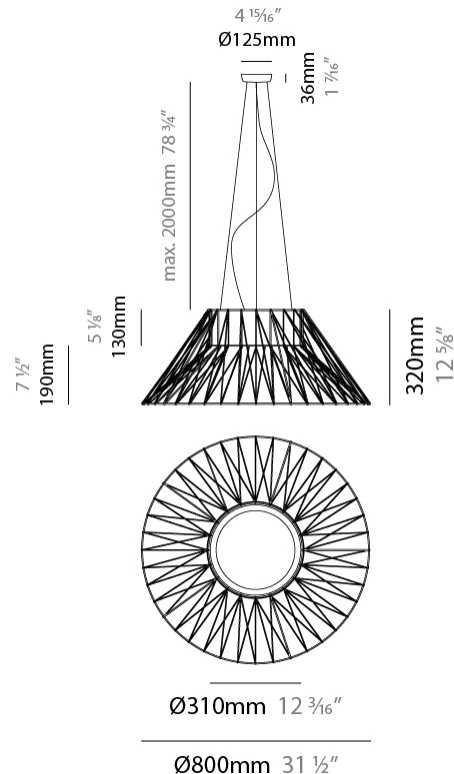

PROJECT	
TYPE	
SPECIFIER	
QUANTITY	
DATE	

BIMBA SUSPENSION

D111110-

base number Finish
Options

1. To build a product code in our configurator select the specify button on the base model # product page
2. To build a manual product code on this datasheet choose from the options listed below in blue font and add the suffix to the base model #

GENERAL

Series: Bimba
Brand: Ole
Division: Design
Mounting Type: Suspension
Mounting Location: Ceiling
Subcategory: Pendant

PHYSICAL

Shape: Dome
Diameter (mm): 800
Diameter (in): 31 1/2
Height (mm): 320
Height (in): 12 5/8
Max. Overall Height (mm): 2320
Max. Overall Height (in): 91 5/16
Light Distribution: Omnidirectional
Weight (kg): 6.1
Weight (lbs): 13.45
Fixture Finish: BEI / BLK / BLU / COG / DGN / GRY / MRN / MOC / MUS / OLV / SIL / STN / TER / WHI
Holder Finish: Matte Black
Fixture Material: Fabric Cord / Metal
Cable Details: 2000mm Cable
Upon Request: Other fabric cord colors available upon request (see downloadable finish chart)

ELECTRICAL

Number of Lamps: 3
Lamp Type: LED Retrofit
Bulb Included: Bulb Not Included
Max. Wattage Per Lamp (W): 15
Lamp Base: E26
Input Voltage (V): 120
Upon Request: 277Vac / GU24

LED

OPTICAL

RATINGS AND CERTIFICATIONS

Certified By: Certified for North American Standards
IP rating: IP20