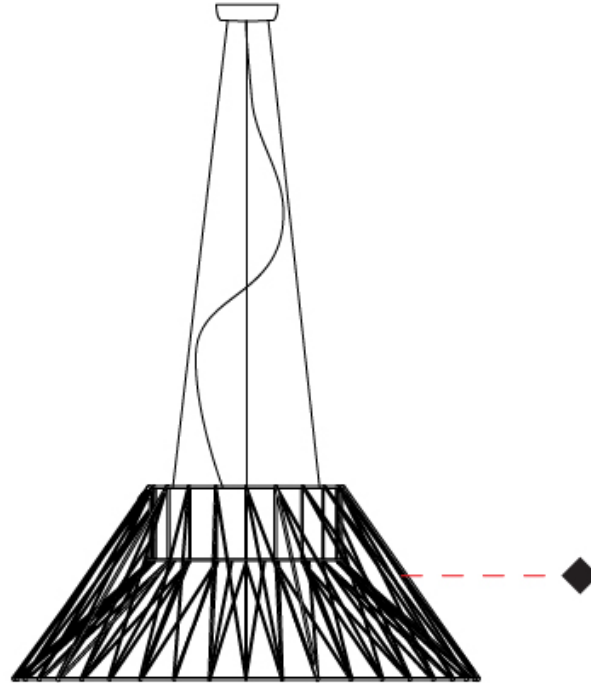

BIMBA SUSPENSION

D111110-

PROJECT

TYPE

SPECIFIER

QUANTITY

DATE

D