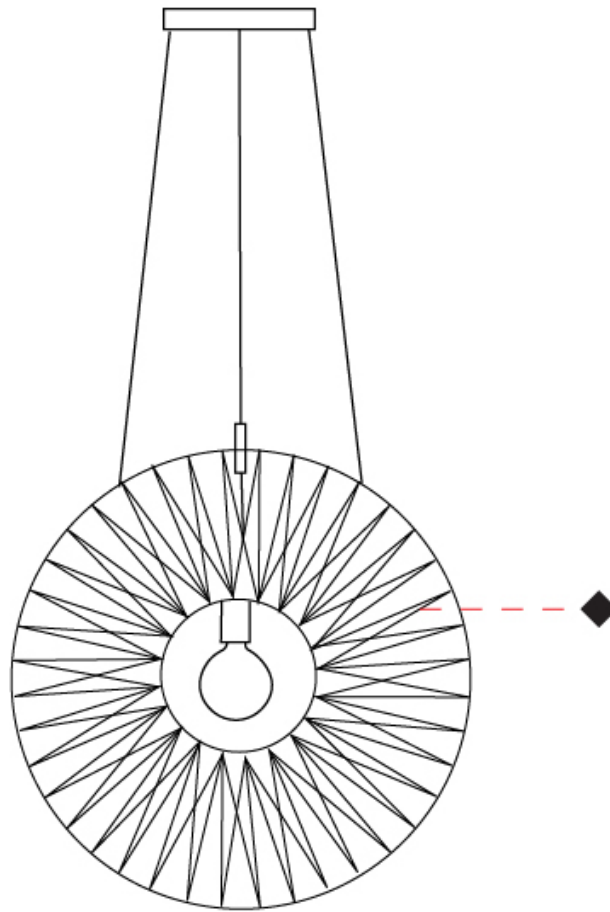

BIMBA SUSPENSION

D111108-

PROJECT	_____
TYPE	_____
SPECIFIER	_____
QUANTITY	_____
DATE	_____

D