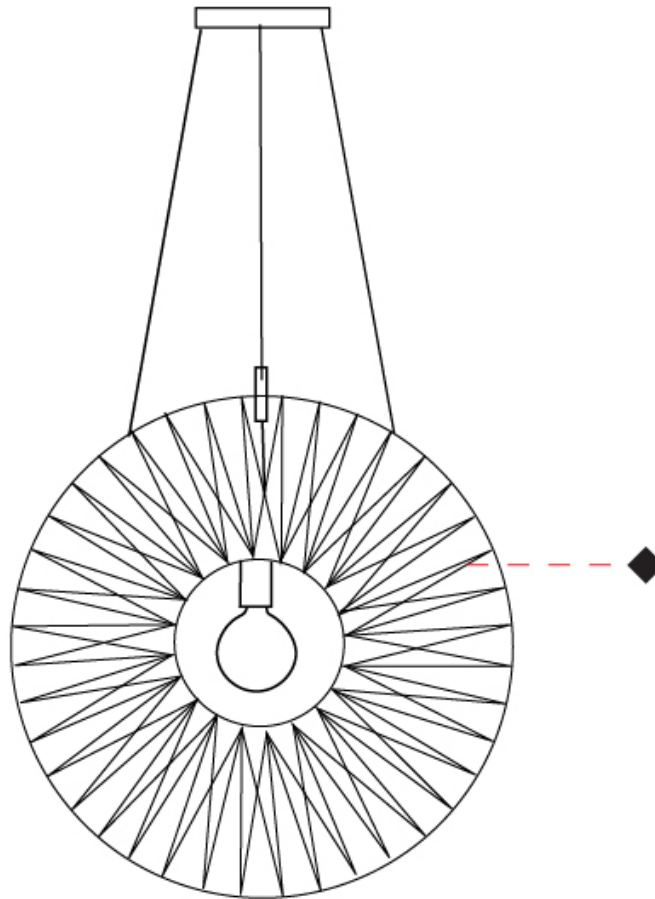

D111109-

PROJECT

TYPE

SPECIFIER

QUANTITY

DATE

D