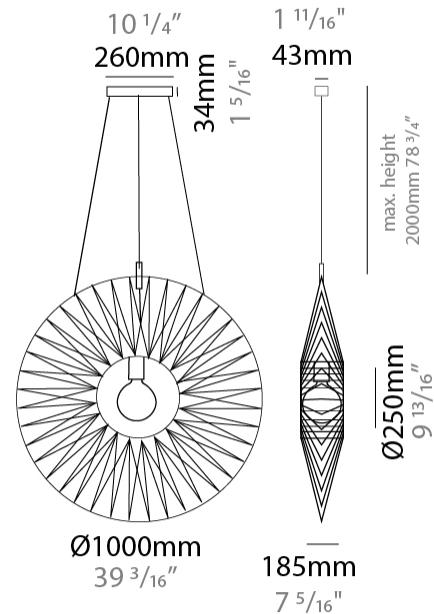

PROJECT	
TYPE	
SPECIFIER	
QUANTITY	
DATE	

BIMBA SUSPENSION

D111109-

base number   Finish
Options

1. To build a product code in our configurator select the specify button on the base model # product page
2. To build a manual product code on this datasheet choose from the options listed below in blue font and add the suffix to the base model #

GENERAL

Series: Bimba
Brand: Ole
Division: Design
Mounting Type: Suspension
Mounting Location: Ceiling
Subcategory: Pendant

PHYSICAL

Shape: Round
Diameter (mm): 1000
Diameter (in): 39 3/8
Width (mm): 185
Width (in): 7 5/16
Height (mm): 1000
Height (in): 39 3/8
Max. Overall Height (mm): 3000
Max. Overall Height (in): 118 1/8
Light Distribution: Omnidirectional
Weight (kg): 6
Weight (lbs): 13.23
Fixture Finish: BEI / BLK / BLU / COG / DGN / GRY / MRN / MOC / MUS / OLV / SIL / STN / TER / WHI
Holder Finish: Matte Black
Fixture Material: Fabric Cord / Metal
Cable Details: 2000mm Cable
Upon Request: Other fabric cord colors available upon request (see downloadable finish chart)

ELECTRICAL

Number of Lamps: 1
Lamp Type: LED Retrofit
Bulb Included: Bulb Not Included
Max. Wattage Per Lamp (W): 20
Lamp Base: E26
Input Voltage (V): 120
Upon Request: 277Vac / GU24

LED

OPTICAL

RATINGS AND CERTIFICATIONS

Certified By: Certified for North American Standards
IP rating: IP20