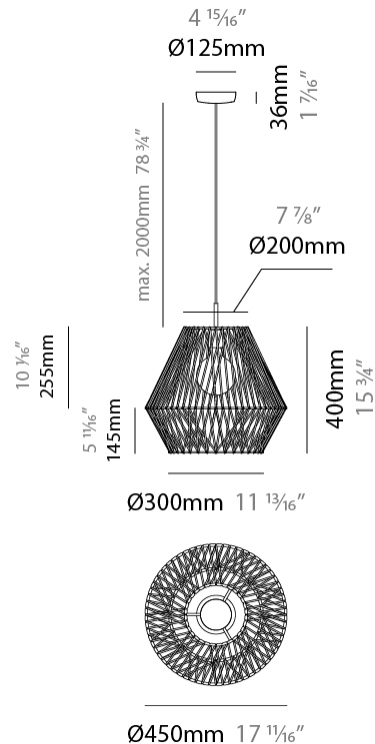

BIMBA SUSPENSION

D111117-

base number Finish
Options

PROJECT
TYPE
SPECIFIER
QUANTITY
DATE

1. To build a product code in our configurator select the specify button on the base model # product page
2. To build a manual product code on this datasheet choose from the options listed below in blue font and add the suffix to the base model #

GENERAL

Series: Bimba
Brand: Ole
Division: Design
Mounting Type: Suspension
Mounting Location: Ceiling
Subcategory: Pendant

PHYSICAL

Shape: Abstract
Diameter (mm): 450
Diameter (in): 17 11/16
Height (mm): 400
Height (in): 15 3/4
Max. Overall Height (mm): 2400
Max. Overall Height (in): 94 1/2
Light Distribution: Omnidirectional
Weight (kg): 2
Weight (lbs): 4.41
Fixture Finish: BEI / BLK / BLU / COG / DGN / GRY / MRN / MOC / MUS / OLV / SIL / STN / TER / WHI
Holder Finish: Matte Black
Fixture Material: Fabric Cord / Metal
Cable Details: 2000mm Cable
Upon Request: Other fabric cord colors available upon request (see downloadable finish chart)

ELECTRICAL

Number of Lamps: 1
Lamp Type: LED Retrofit
Bulb Included: Bulb Not Included
Max. Wattage Per Lamp (W): 15
Lamp Base: E26
Input Voltage (V): 120
Upon Request: 277Vac / GU24

LED

OPTICAL

RATINGS AND CERTIFICATIONS

Certified By: Certified for North American Standards
IP rating: IP20