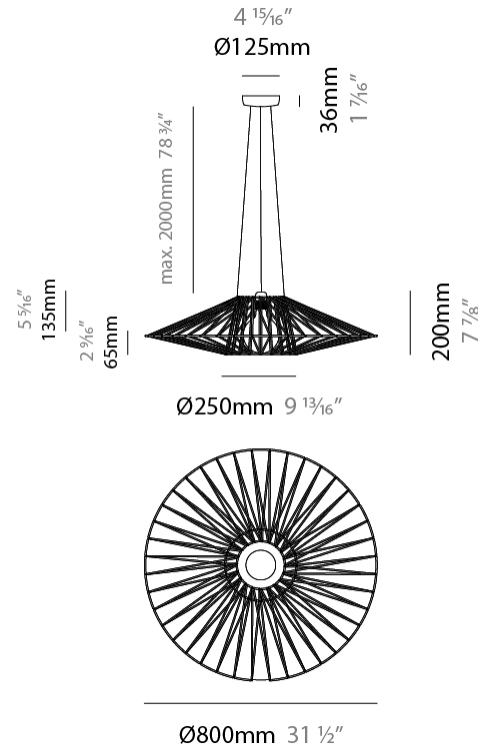

BIMBA SUSPENSION

D111113-

base number Finish
Options

1. To build a product code in our configurator select the specify button on the base model # product page
2. To build a manual product code on this datasheet choose from the options listed below in blue font and add the suffix to the base model #

GENERAL

Series: Bimba
Brand: Ole
Division: Design
Mounting Type: Suspension
Mounting Location: Ceiling
Subcategory: Pendant

PHYSICAL

Shape: Abstract
Diameter (mm): 800
Diameter (in): 31 1/2
Height (mm): 200
Height (in): 7 7/8
Max. Overall Height (mm): 2200
Max. Overall Height (in): 8 5/8
Light Distribution: Omnidirectional
Weight (kg): 5.1
Weight (lbs): 11.24
Fixture Finish: BEI / BLK / BLU / COG / DGN / GRY / MRN / MOC / MUS / OLV / SIL / STN / TER / WHI
Holder Finish: Matte Black
Fixture Material: Fabric Cord / Metal
Cable Details: 2000mm Cable
Upon Request: Other fabric cord colors available upon request (see downloadable finish chart)

ELECTRICAL

Number of Lamps: 1
Lamp Type: LED Retrofit
Bulb Included: Bulb Not Included
Max. Wattage Per Lamp (W): 15
Lamp Base: E26
Input Voltage (V): 120
Upon Request: 277Vac / GU24

LED

OPTICAL

RATINGS AND CERTIFICATIONS

Certified By: Certified for North American Standards
IP rating: IP20

PROJECT	_____
TYPE	_____
SPECIFIER	_____
QUANTITY	_____
DATE	_____