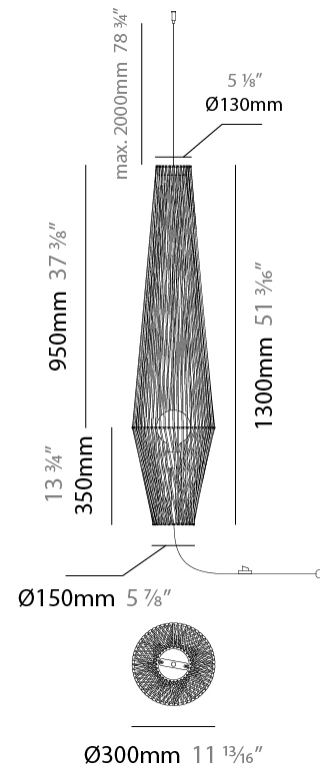

PROJECT	
TYPE	
SPECIFIER	
QUANTITY	
DATE	

BIMBA SUSPENSION

D111114-

base number   Finish
Options

1. To build a product code in our configurator select the specify button on the base model # product page
2. To build a manual product code on this datasheet choose from the options listed below in blue font and add the suffix to the base model #

GENERAL

Series: Bimba
Brand: Ole
Division: Design
Mounting Type: Suspension
Mounting Location: Ceiling
Subcategory: Pendant

PHYSICAL

Shape: Abstract
Diameter (mm): 300
Diameter (in): 11 13/16
Height (mm): 1300
Height (in): 51 3/16
Max. Overall Height (mm): 3330
Max. Overall Height (in): 129 15/16
Light Distribution: Omnidirectional
Weight (kg): 5
Weight (lbs): 11.02
Fixture Finish: BEI / BLK / BLU / COG / DGN / GRY / MRN / MOC / MUS / OLV / SIL / STN / TER / WHI
Holder Finish: Matte Black
Fixture Material: Fabric Cord / Metal
Cable Details: 2000mm Cable
Upon Request: Other fabric cord colors available upon request (see downloadable finish chart)

ELECTRICAL

Number of Lamps: 1
Lamp Type: LED Retrofit
Bulb Included: Bulb Not Included
Max. Wattage Per Lamp (W): 15
Lamp Base: E26
Input Voltage (V): 120
Upon Request: 277Vac / GU24

LED

OPTICAL

RATINGS AND CERTIFICATIONS

Certified By: Certified for North American Standards
IP rating: IP20