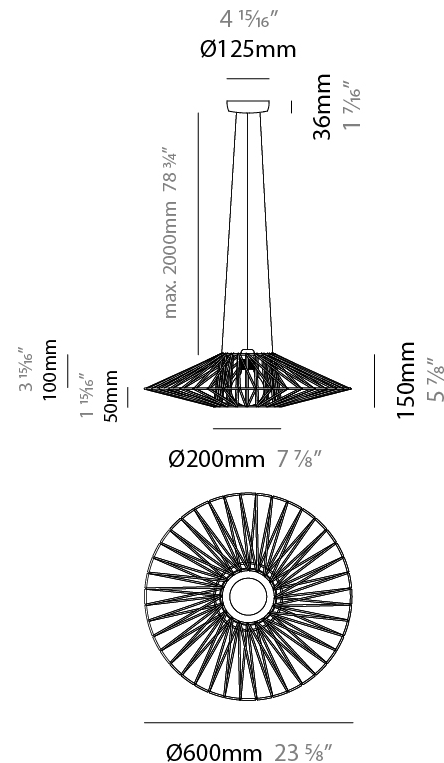

BIMBA SUSPENSION

D111112-

base number Finish
Options

PROJECT
TYPE
SPECIFIER
QUANTITY
DATE

1. To build a product code in our configurator select the specify button on the base model # product page
2. To build a manual product code on this datasheet choose from the options listed below in blue font and add the suffix to the base model #

GENERAL

Series: Bimba
Brand: Ole
Division: Design
Mounting Type: Suspension
Mounting Location: Ceiling
Subcategory: Pendant

PHYSICAL

Shape: Abstract
Diameter (mm): 600
Diameter (in): 23 5/8
Height (mm): 150
Height (in): 5 7/8
Max. Overall Height (mm): 2150
Max. Overall Height (in): 84 5/8
Light Distribution: Omnidirectional
Weight (kg): 4.2
Weight (lbs): 9.26
Fixture Finish: BEI / BLK / BLU / COG / DGN / GRY / MRN / MOC / MUS / OLV / SIL / STN / TER / WHI
Holder Finish: Matte Black
Fixture Material: Fabric Cord / Metal
Cable Details: 2000mm Cable
Upon Request: Other fabric cord colors available upon request (see downloadable finish chart)

ELECTRICAL

Number of Lamps: 1
Lamp Type: LED Retrofit
Bulb Included: Bulb Not Included
Max. Wattage Per Lamp (W): 15
Lamp Base: E26
Input Voltage (V): 120
Upon Request: 277Vac / GU24

LED

OPTICAL

RATINGS AND CERTIFICATIONS

Certified By: Certified for North American Standards
IP rating: IP20