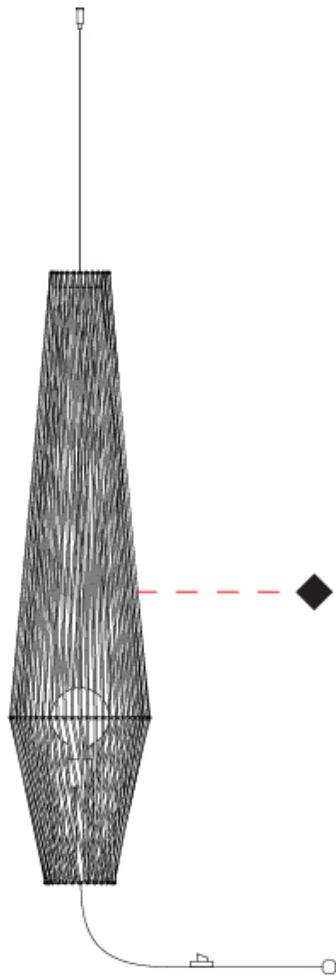

BIMBA SUSPENSION

D111114-

PROJECT

TYPE

SPECIFIER

QUANTITY

DATE

D