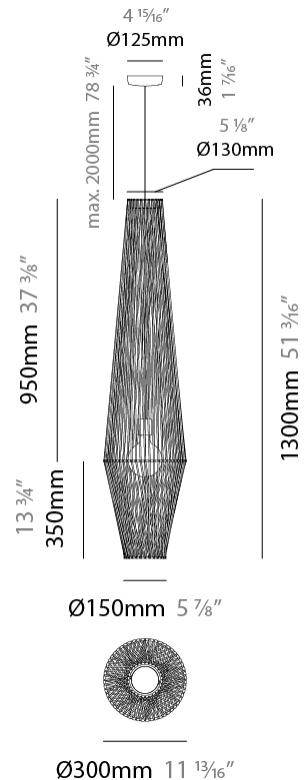

PROJECT
TYPE
SPECIFIER
QUANTITY
DATE

BIMBA SUSPENSION

D111115-

base number Finish
Options

1. To build a product code in our configurator select the specify button on the base model # product page
2. To build a manual product code on this datasheet choose from the options listed below in blue font and add the suffix to the base model #

GENERAL

Series: Bimba
Brand: Ole
Division: Design
Mounting Type: Suspension
Mounting Location: Ceiling
Subcategory: Pendant

PHYSICAL

Shape: Abstract
Diameter (mm): 300
Diameter (in): 11 ¹³/₁₆
Height (mm): 1300
Height (in): 51 ³/₁₆
Max. Overall Height (mm): 3300
Max. Overall Height (in): 129 ¹⁵/₁₆
Light Distribution: Omnidirectional
Weight (kg): 5
Weight (lbs): 11.02
Fixture Finish: BEI / BLK / BLU / COG / DGN / GRY / MRN / MOC / MUS / OLV / SIL / STN / TER / WHI
Holder Finish: Matte Black
Fixture Material: Fabric Cord / Metal
Cable Details: 2000mm Cable
Upon Request: Other fabric cord colors available upon request (see downloadable finish chart)

ELECTRICAL

Number of Lamps: 1
Lamp Type: LED Retrofit
Bulb Included: Bulb Not Included
Max. Wattage Per Lamp (W): 15
Lamp Base: E26
Input Voltage (V): 120
Upon Request: 277Vac / GU24

LED

OPTICAL

RATINGS AND CERTIFICATIONS

Certified By: Certified for North American Standards
IP rating: IP20