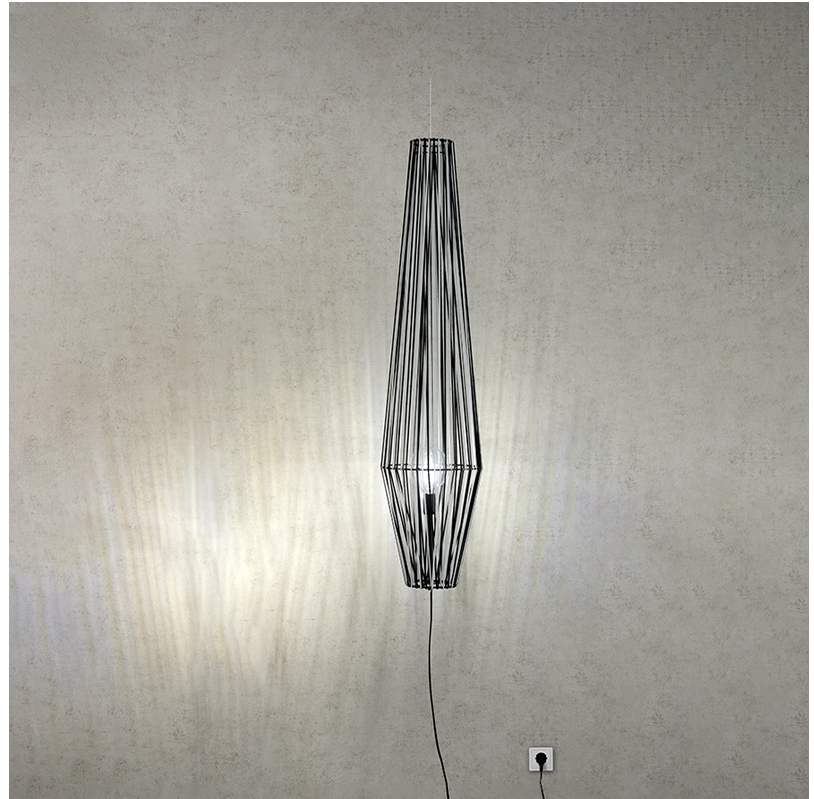

PROJECT	
TYPE	
SPECIFIER	
QUANTITY	
DATE	

BIMBA SUSPENSION

D111114-

base number   Finish
Options

1. To build a product code in our configurator select the specify button on the base model # product page
2. To build a manual product code on this datasheet choose from the options listed below in blue font and add the suffix to the base model #

GENERAL

Series: Bimba
Brand: Ole
Division: Design
Mounting Type: Suspension
Mounting Location: Ceiling
Subcategory: Pendant

PHYSICAL

Shape: Abstract
Diameter (mm): 300
Diameter (in): 11 13/16
Height (mm): 1300
Height (in): 51 3/16
Max. Overall Height (mm): 3330
Max. Overall Height (in): 129 15/16
Light Distribution: Omnidirectional
Weight (kg): 5
Weight (lbs): 11.02
Fixture Finish: BEI / BLK / BLU / COG / DGN / GRY / MRN / MOC / MUS / OLV / SIL / STN / TER / WHI
Holder Finish: Matte Black
Fixture Material: Fabric Cord / Metal
Cable Details: 2000mm Cable
Upon Request: Other fabric cord colors available upon request (see downloadable finish chart)

ELECTRICAL

Number of Lamps: 1
Lamp Type: LED Retrofit
Bulb Included: Bulb Not Included
Max. Wattage Per Lamp (W): 15
Lamp Base: E26
Input Voltage (V): 120
Upon Request: 277Vac / GU24

LED

OPTICAL

RATINGS AND CERTIFICATIONS

Certified By: Certified for North American Standards
IP rating: IP20