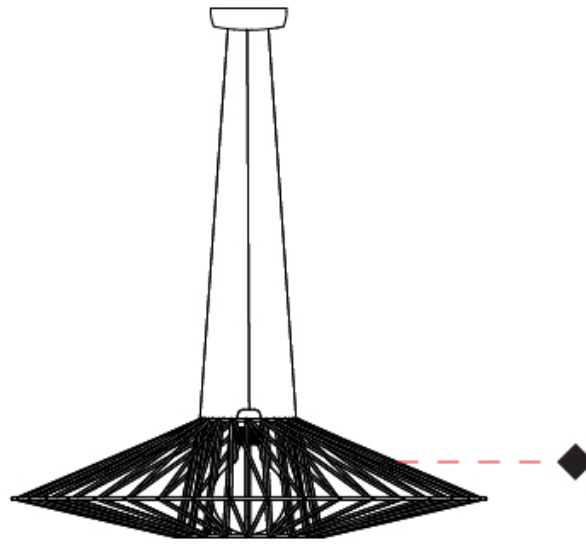

BIMBA SUSPENSION

D111113-

PROJECT

TYPE

SPECIFIER

QUANTITY

DATE

D