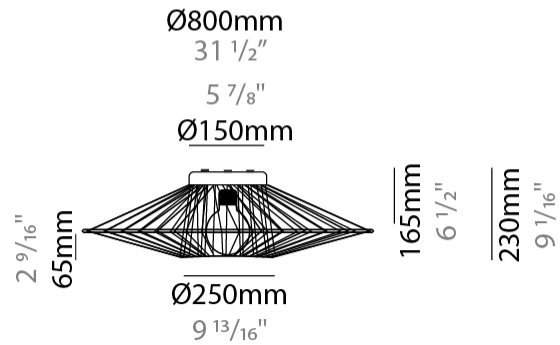

BIMBA SURFACE

D112043-

base number   Finish
Options

PROJECT	_____
TYPE	_____
SPECIFIER	_____
QUANTITY	_____
DATE	_____

1. To build a product code in our configurator select the specify button on the base model # product page
2. To build a manual product code on this datasheet choose from the options listed below in blue font and add the suffix to the base model #

GENERAL

Series: Bimba
Brand: Ole
Division: Design
Mounting Type: Surface
Mounting Location: Ceiling
Subcategory: Ambient

PHYSICAL

Shape: Abstract
Diameter (mm): 800
Diameter (in): 31 1/2
Height (mm): 230
Height (in): 9 1/16
Light Distribution: Omnidirectional
Weight (kg): 5.1
Weight (lbs): 11.24
Diffuser: PMMA - Opal
Fixture Finish: BEI / BLK / BLU / COG / DGN / GRY / MRN / MOC / MUS / OLV / SIL / STN / TER / WHI
Holder Finish: Matte Black
Fixture Material: Fabric Cord / Metal
Cable Details: 2000mm Cable
Upon Request: Other fabric cord colors available upon request (see downloadable finish chart)

ELECTRICAL

Number of Lamps: 1
Lamp Type: LED Retrofit
Lamp Shape: A19
Bulb Included: Bulb Not Included
Max. Wattage Per Lamp (W): 15
Lamp Base: E26
Input Voltage (V): 120
Upon Request: 277Vac / GU24

LED

OPTICAL

RATINGS AND CERTIFICATIONS

Certified By: Certified for North American Standards
IP rating: IP20