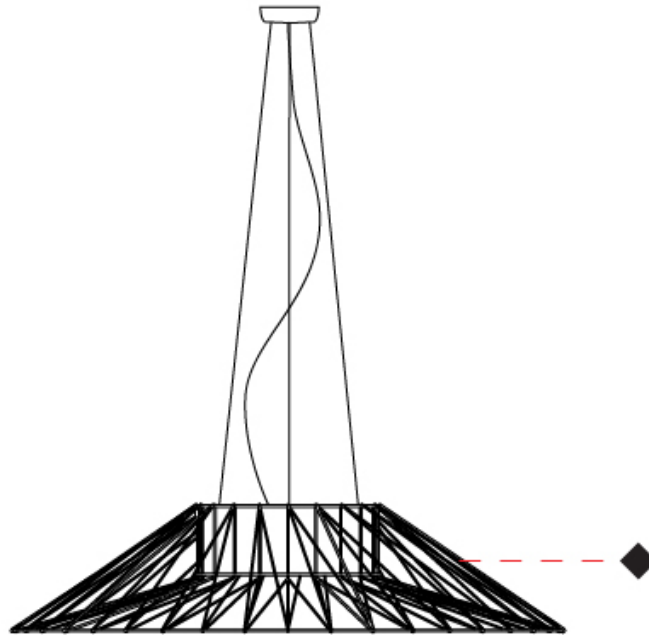

BIMBA SUSPENSION

D111111-

PROJECT

TYPE

SPECIFIER

QUANTITY

DATE

D