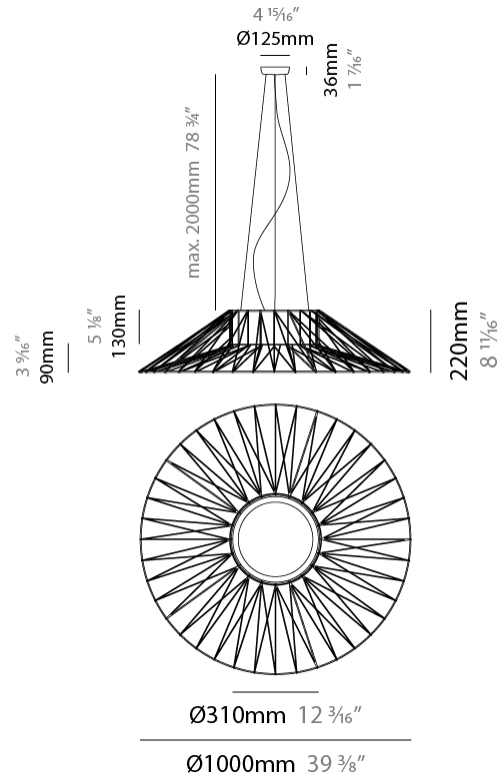

PROJECT	
TYPE	
SPECIFIER	
QUANTITY	
DATE	

BIMBA SUSPENSION

D111111-

base number Finish
Options

1. To build a product code in our configurator select the specify button on the base model # product page
2. To build a manual product code on this datasheet choose from the options listed below in blue font and add the suffix to the base model #

GENERAL

Series: Bimba
Brand: Ole
Division: Design
Mounting Type: Suspension
Mounting Location: Ceiling
Subcategory: Pendant

PHYSICAL

Shape: Dome
Diameter (mm): 1000
Diameter (in): 39 3/8
Height (mm): 220
Height (in): 8 11/16
Max. Overall Height (mm): 2220
Max. Overall Height (in): 87 3/8
Light Distribution: Omnidirectional
Weight (kg): 6.5
Weight (lbs): 14.33
Fixture Finish: BEI / BLK / BLU / COG / DGN / GRY / MRN / MOC / MUS / OLV / SIL / STN / TER / WHI
Holder Finish: Matte Black
Fixture Material: Fabric Cord / Metal
Cable Details: 2000mm Cable
Upon Request: Other fabric cord colors available upon request (see downloadable finish chart)

ELECTRICAL

Number of Lamps: 3
Lamp Type: LED Retrofit
Bulb Included: Bulb Not Included
Max. Wattage Per Lamp (W): 15
Lamp Base: E26
Input Voltage (V): 120
Upon Request: 277Vac / GU24

LED

OPTICAL

RATINGS AND CERTIFICATIONS

Certified By: Certified for North American Standards
IP rating: IP20