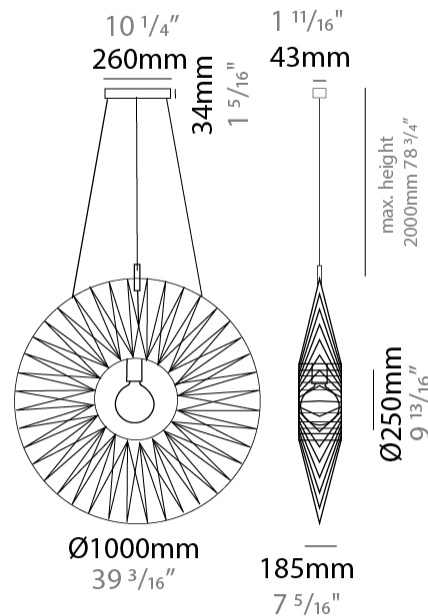

PROJECT	
TYPE	
SPECIFIER	
QUANTITY	
DATE	

BIMBA SUSPENSION

D111109-

base number Finish
Options

1. To build a product code in our configurator select the specify button on the base model # product page
2. To build a manual product code on this datasheet choose from the options listed below in blue font and add the suffix to the base model #

GENERAL

Series: Bimba
Brand: Ole
Division: Design
Mounting Type: Suspension
Mounting Location: Ceiling
Subcategory: Pendant

PHYSICAL

Shape: Round
Diameter (mm): 1000
Diameter (in): 39 3/8
Width (mm): 185
Width (in): 7 5/16
Height (mm): 1000
Height (in): 39 3/8
Max. Overall Height (mm): 3000
Max. Overall Height (in): 118 1/8
Light Distribution: Omnidirectional
Weight (kg): 6
Weight (lbs): 13.23
Fixture Finish: BEI / BLK / BLU / COG / DGN / GRY / MRN / MOC / MUS / OLV / SIL / STN / TER / WHI
Holder Finish: Matte Black
Fixture Material: Fabric Cord / Metal
Cable Details: 2000mm Cable
Upon Request: Other fabric cord colors available upon request (see downloadable finish chart)

ELECTRICAL

Number of Lamps: 1
Lamp Type: LED Retrofit
Bulb Included: Bulb Not Included
Max. Wattage Per Lamp (W): 20
Lamp Base: E26
Input Voltage (V): 120
Upon Request: 277Vac / GU24

LED

OPTICAL

RATINGS AND CERTIFICATIONS

Certified By: Certified for North American Standards
IP rating: IP20