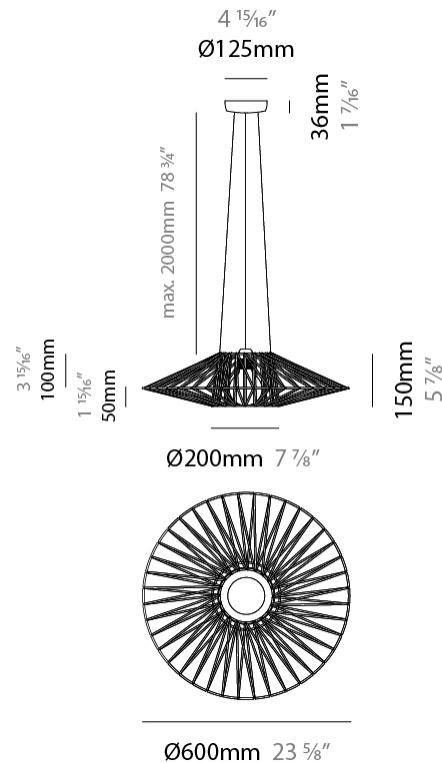

PROJECT	
TYPE	
SPECIFIER	
QUANTITY	
DATE	

BIMBA SUSPENSION

D111112-

base number Finish
Options

1. To build a product code in our configurator select the specify button on the base model # product page
2. To build a manual product code on this datasheet choose from the options listed below in blue font and add the suffix to the base model #

GENERAL

Series: Bimba
Brand: Ole
Division: Design
Mounting Type: Suspension
Mounting Location: Ceiling
Subcategory: Pendant

PHYSICAL

Shape: Abstract
Diameter (mm): 600
Diameter (in): 23 5/8
Height (mm): 150
Height (in): 5 7/8
Max. Overall Height (mm): 2150
Max. Overall Height (in): 84 5/8
Light Distribution: Omnidirectional
Weight (kg): 4.2
Weight (lbs): 9.26
Fixture Finish: BEI / BLK / BLU / COG / DGN / GRY / MRN / MOC / MUS / OLV / SIL / STN / TER / WHI
Holder Finish: Matte Black
Fixture Material: Fabric Cord / Metal
Cable Details: 2000mm Cable
Upon Request: Other fabric cord colors available upon request (see downloadable finish chart)

ELECTRICAL

Number of Lamps: 1
Lamp Type: LED Retrofit
Bulb Included: Bulb Not Included
Max. Wattage Per Lamp (W): 15
Lamp Base: E26
Input Voltage (V): 120
Upon Request: 277Vac / GU24

LED

OPTICAL

RATINGS AND CERTIFICATIONS

Certified By: Certified for North American Standards
IP rating: IP20