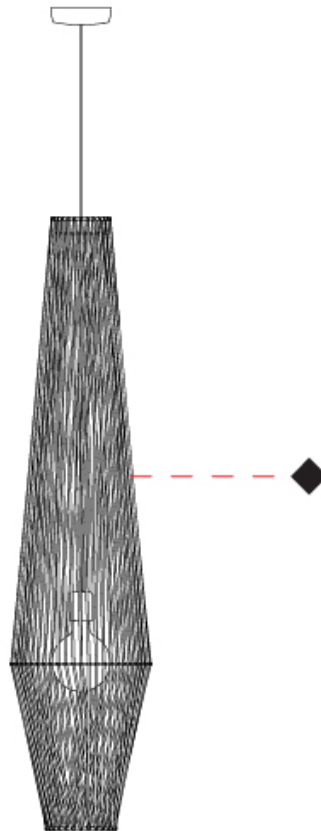

BIMBA SUSPENSION

D111115-

PROJECT

TYPE

SPECIFIER

QUANTITY

DATE

D