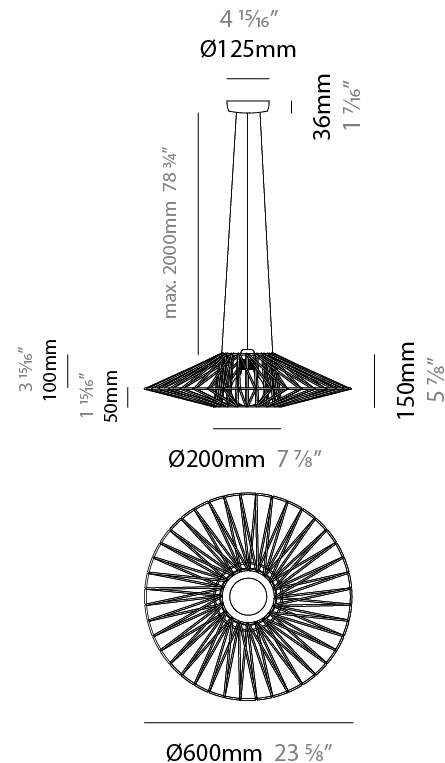

PROJECT	
TYPE	
SPECIFIER	
QUANTITY	
DATE	

BIMBA SUSPENSION

D111112-

base number Finish
Options

1. To build a product code in our configurator select the specify button on the base model # product page
2. To build a manual product code on this datasheet choose from the options listed below in blue font and add the suffix to the base model #

GENERAL

Series: Bimba
Brand: Ole
Division: Design
Mounting Type: Suspension
Mounting Location: Ceiling
Subcategory: Pendant

PHYSICAL

Shape: Abstract
Diameter (mm): 600
Diameter (in): 23 5/8
Height (mm): 150
Height (in): 5 7/8
Max. Overall Height (mm): 2150
Max. Overall Height (in): 84 5/8
Light Distribution: Omnidirectional
Weight (kg): 4.2
Weight (lbs): 9.26
Fixture Finish: BEI / BLK / BLU / COG / DGN / GRY / MRN / MOC / MUS / OLV / SIL / STN / TER / WHI
Holder Finish: Matte Black
Fixture Material: Fabric Cord / Metal
Cable Details: 2000mm Cable
Upon Request: Other fabric cord colors available upon request (see downloadable finish chart)

ELECTRICAL

Number of Lamps: 1
Lamp Type: LED Retrofit
Bulb Included: Bulb Not Included
Max. Wattage Per Lamp (W): 15
Lamp Base: E26
Input Voltage (V): 120
Upon Request: 277Vac / GU24

LED

OPTICAL

RATINGS AND CERTIFICATIONS

Certified By: Certified for North American Standards
IP rating: IP20