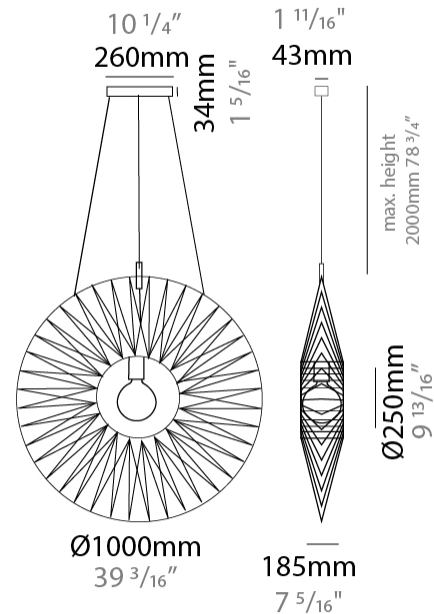

PROJECT	_____
TYPE	_____
SPECIFIER	_____
QUANTITY	_____
DATE	_____

BIMBA SUSPENSION

D111109-

base number   Finish
Options

1. To build a product code in our configurator select the specify button on the base model # product page
2. To build a manual product code on this datasheet choose from the options listed below in blue font and add the suffix to the base model #

GENERAL

Series: Bimba
Brand: Ole
Division: Design
Mounting Type: Suspension
Mounting Location: Ceiling
Subcategory: Pendant

PHYSICAL

Shape: Round
Diameter (mm): 1000
Diameter (in): 39 3/8
Width (mm): 185
Width (in): 7 5/16
Height (mm): 1000
Height (in): 39 3/8
Max. Overall Height (mm): 3000
Max. Overall Height (in): 118 1/8
Light Distribution: Omnidirectional
Weight (kg): 6
Weight (lbs): 13.23
Fixture Finish: BEI / BLK / BLU / COG / DGN / GRY / MRN / MOC / MUS / OLV / SIL / STN / TER / WHI
Holder Finish: Matte Black
Fixture Material: Fabric Cord / Metal
Cable Details: 2000mm Cable
Upon Request: Other fabric cord colors available upon request (see downloadable finish chart)

ELECTRICAL

Number of Lamps: 1
Lamp Type: LED Retrofit
Bulb Included: Bulb Not Included
Max. Wattage Per Lamp (W): 20
Lamp Base: E26
Input Voltage (V): 120
Upon Request: 277Vac / GU24

LED

OPTICAL

RATINGS AND CERTIFICATIONS

Certified By: Certified for North American Standards
IP rating: IP20