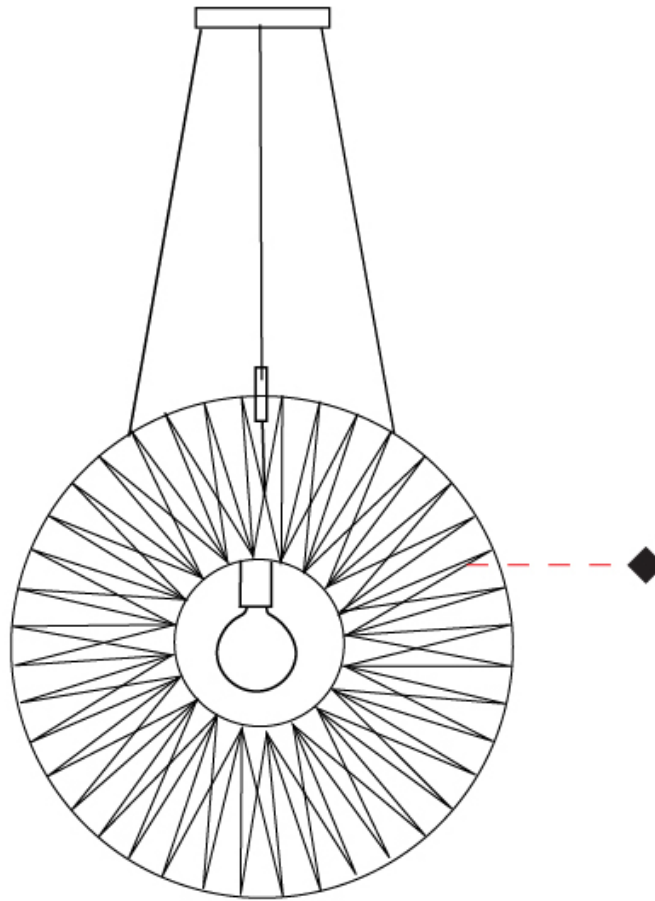

D111109-

PROJECT _____

TYPE _____

SPECIFIER _____

QUANTITY _____

DATE _____

D