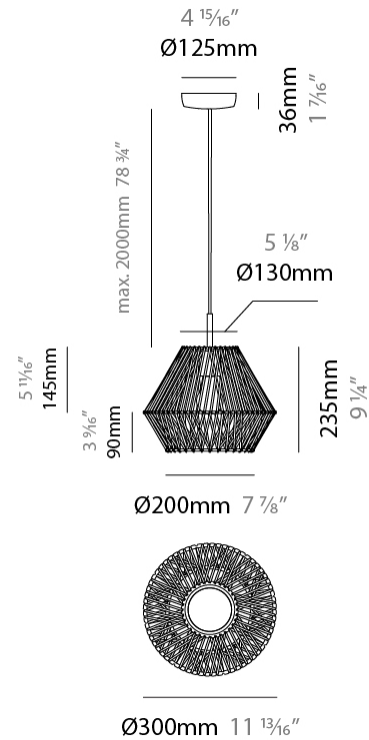

BIMBA SUSPENSION

D111116-

base number   Finish
Options

PROJECT	_____
TYPE	_____
SPECIFIER	_____
QUANTITY	_____
DATE	_____

1. To build a product code in our configurator select the specify button on the base model # product page
2. To build a manual product code on this datasheet choose from the options listed below in blue font and add the suffix to the base model #

GENERAL

Series: Bimba
Brand: Ole
Division: Design
Mounting Type: Suspension
Mounting Location: Ceiling
Subcategory: Pendant

PHYSICAL

Shape: Abstract
Diameter (mm): 300
Diameter (in): 11 13/16
Height (mm): 235
Height (in): 9 1/4
Max. Overall Height (mm): 2235
Max. Overall Height (in): 88
Light Distribution: Omnidirectional
Weight (kg): 2
Weight (lbs): 4.41
Fixture Finish: BEI / BLK / BLU / COG / DGN / GRY / MRN / MOC / MUS / OLV / SIL / STN / TER / WHI
Holder Finish: Matte Black
Fixture Material: Fabric Cord / Metal
Cable Details: 2000mm Cable
Upon Request: Other fabric cord colors available upon request (see downloadable finish chart)

ELECTRICAL

Number of Lamps: 1
Lamp Type: LED Retrofit
Bulb Included: Bulb Not Included
Max. Wattage Per Lamp (W): 15
Lamp Base: E26
Input Voltage (V): 120
Upon Request: 277Vac / GU24

LED

OPTICAL

RATINGS AND CERTIFICATIONS

Certified By: Certified for North American Standards
IP rating: IP20