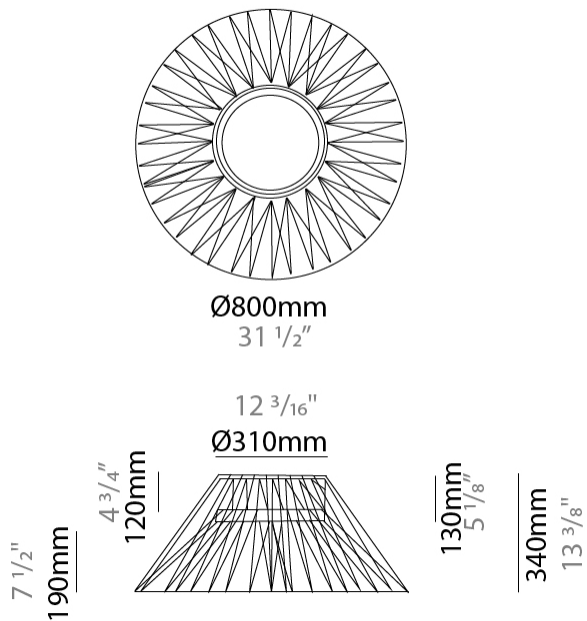

PROJECT	_____
TYPE	_____
SPECIFIER	_____
QUANTITY	_____
DATE	_____

BIMBA SURFACE

D112044-

base number   Finish
Options

1. To build a product code in our configurator select the specify button on the base model # product page
2. To build a manual product code on this datasheet choose from the options listed below in blue font and add the suffix to the base model #

GENERAL

Series: Bimba
Partner: Ole
Division: Design
Installation: Surface
Product Type: Ceiling Surface
Mounting Location: Ceiling

PHYSICAL

Shape: Abstract
Diameter (mm): 800
Diameter (in): 31 1/2
Height (mm): 340
Height (in): 13 3/8
Weight (kg): 5.6
Weight (lbs): 12.35
Diffuser: PMMA - Opal
Fixture Finish: BEI / BLK / BLU / COG / DGN / GRY / MRN / MOC / MUS / OLV / SIL / STN / TER / WHI
Holder Finish: Matte Black
Fixture Material: Fabric Cord / Metal
Primary Material: Fabric - Recycled
Cable Details: 2000mm Cable

ELECTRICAL

Number of Lamps: 3
Lamp Type: LED Retrofit
Lamp Shape: A19
Bulb Included: Bulb Not Included
Max. Wattage Per Lamp (W): 15
Lamp Base: E26
Input Voltage (V): 120
Upon Request: 277Vac / GU24

LED

OPTICAL

RATINGS AND CERTIFICATIONS

Certified By: Certified for North American Standards
IP rating: IP20