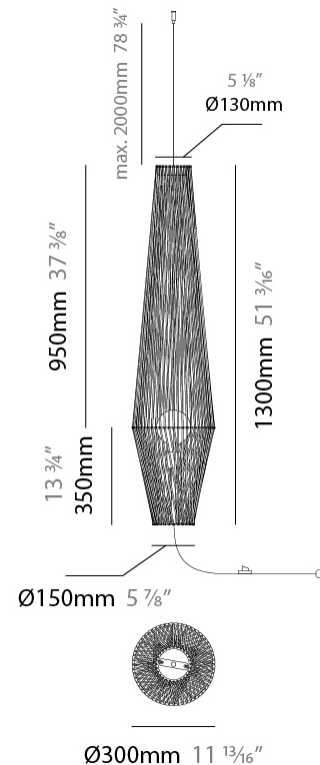

BIMBA SUSPENSION

D111114-

base number Finish
Options

1. To build a product code in our configurator select the specify button on the base model # product page
2. To build a manual product code on this datasheet choose from the options listed below in blue font and add the suffix to the base model #

GENERAL

Series: Bimba
Partner: Ole
Division: Design
Installation: Suspension
Product Type: Pendant
Mounting Location: Ceiling

PHYSICAL

Shape: Abstract
Diameter (mm): 300
Diameter (in): 11 ¹³/₁₆
Height (mm): 1300
Height (in): 51 ³/₁₆
Max. Overall Height (mm): 3330
Max. Overall Height (in): 129 ¹⁵/₁₆
Weight (kg): 5
Weight (lbs): 11.02
Fixture Finish: BEI / BLK / BLU / COG / DGN / GRY / MRN / MOC / MUS / OLV / SIL / STN / TER / WHI
Holder Finish: Matte Black
Fixture Material: Fabric Cord / Metal
Primary Material: Fabric - Recycled
Cable Details: 2000mm Cable
Upon Request: Other fabric cord colors available upon request (see downloadable finish chart)

ELECTRICAL

Number of Lamps: 1
Lamp Type: LED Retrofit
Bulb Included: Bulb Not Included
Max. Wattage Per Lamp (W): 15
Lamp Base: E26
Input Voltage (V): 120
Upon Request: 277Vac / GU24

LED

OPTICAL

RATINGS AND CERTIFICATIONS

Certified By: Certified for North American Standards
IP rating: IP20

PROJECT
TYPE
SPECIFIER
QUANTITY
DATE