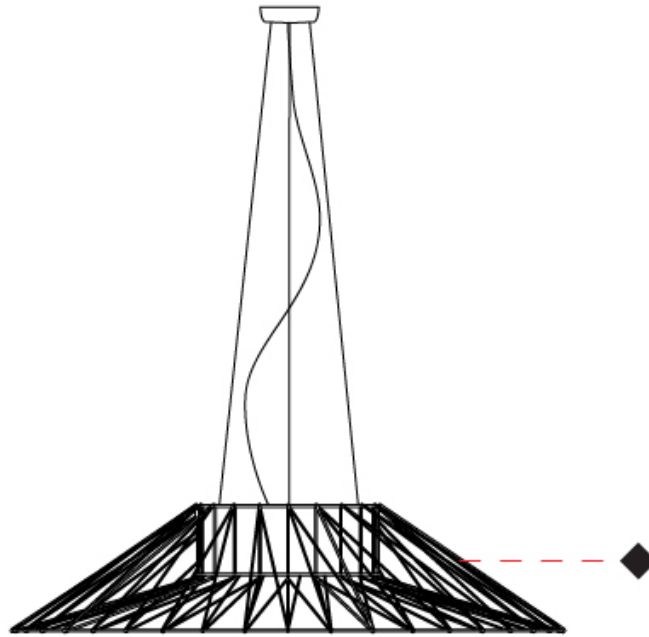

BIMBA SUSPENSION

D111111-

PROJECT

TYPE

SPECIFIER

QUANTITY

DATE

D