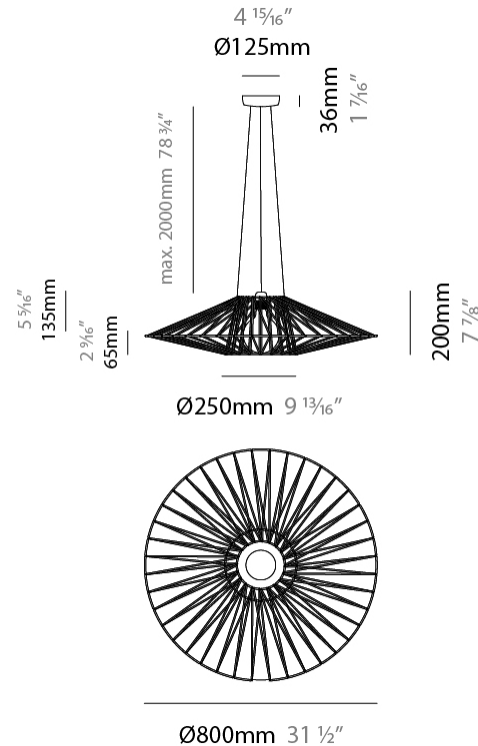

BIMBA SUSPENSION

D111113-

base number Finish
Options

1. To build a product code in our configurator select the specify button on the base model # product page
2. To build a manual product code on this datasheet choose from the options listed below in blue font and add the suffix to the base model #

GENERAL

Series: Bimba
Partner: Ole
Division: Design
Installation: Suspension
Product Type: Pendant
Mounting Location: Ceiling

PHYSICAL

Shape: Abstract
Diameter (mm): 800
Diameter (in): 31 1/2
Height (mm): 200
Height (in): 7 7/8
Max. Overall Height (mm): 2200
Max. Overall Height (in): 8 5/8
Weight (kg): 5.1
Weight (lbs): 11.24
Fixture Finish: BEI / BLK / BLU / COG / DGN / GRY / MRN / MOC / MUS / OLV / SIL / STN / TER / WHI
Holder Finish: Matte Black
Fixture Material: Fabric Cord / Metal
Primary Material: Fabric - Recycled
Cable Details: 2000mm Cable
Upon Request: Other fabric cord colors available upon request (see downloadable finish chart)

ELECTRICAL

Number of Lamps: 1
Lamp Type: LED Retrofit
Bulb Included: Bulb Not Included
Max. Wattage Per Lamp (W): 15
Lamp Base: E26
Input Voltage (V): 120
Upon Request: 277Vac / GU24

LED

OPTICAL

RATINGS AND CERTIFICATIONS

Certified By: Certified for North American Standards
IP rating: IP20

PROJECT
TYPE
SPECIFIER
QUANTITY
DATE