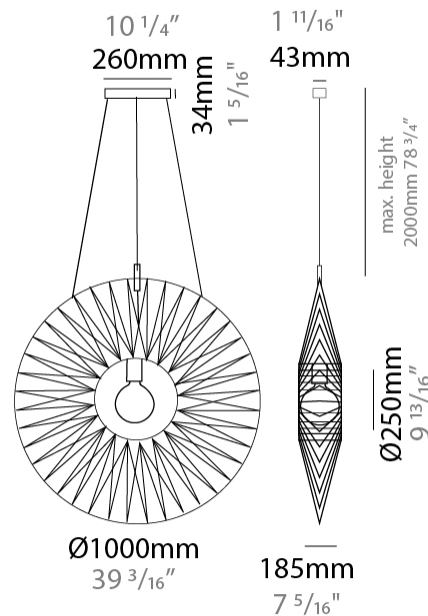

PROJECT	_____
TYPE	_____
SPECIFIER	_____
QUANTITY	_____
DATE	_____

BIMBA SUSPENSION

D111109-

base number   Finish
Options

1. To build a product code in our configurator select the specify button on the base model # product page
2. To build a manual product code on this datasheet choose from the options listed below in blue font and add the suffix to the base model #

GENERAL

Series: Bimba
Partner: Ole
Division: Design
Installation: Suspension
Product Type: Pendant
Mounting Location: Ceiling

PHYSICAL

Shape: Round
Diameter (mm): 1000
Diameter (in): 39 3/8
Width (mm): 185
Width (in): 7 5/16
Height (mm): 1000
Height (in): 39 3/8
Max. Overall Height (mm): 3000
Max. Overall Height (in): 118 1/8
Weight (kg): 6
Weight (lbs): 13.23
Fixture Finish: BEI / BLK / BLU / COG / DGN / GRY / MRN / MOC / MUS / OLV / SIL / STN / TER / WHI
Holder Finish: Matte Black
Fixture Material: Fabric Cord / Metal
Primary Material: Fabric - Recycled
Cable Details: 2000mm Cable
Upon Request: Other fabric cord colors available upon request (see downloadable finish chart)

ELECTRICAL

Number of Lamps: 1
Lamp Type: LED Retrofit
Bulb Included: Bulb Not Included
Max. Wattage Per Lamp (W): 20
Lamp Base: E26
Input Voltage (V): 120
Upon Request: 277Vac / GU24

LED

OPTICAL

RATINGS AND CERTIFICATIONS

Certified By: Certified for North American Standards
IP rating: IP20