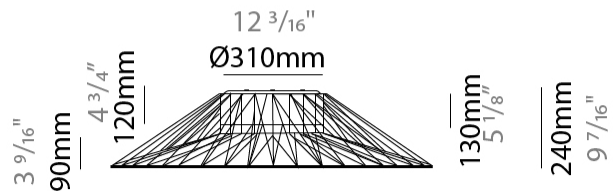

BIMBA SURFACE

D112045-

base number _____
Finish _____
Options _____

1. To build a product code in our configurator select the specify button on the base model # product page
2. To build a manual product code on this datasheet choose from the options listed below in blue font and add the suffix to the base model #

GENERAL

Series: Bimba
Partner: Ole
Division: Design
Installation: Surface
Product Type: Ceiling Surface
Mounting Location: Ceiling

PHYSICAL

Shape: Abstract
Diameter (mm): 1000
Diameter (in): 39 3/8
Height (mm): 240
Height (in): 9 7/16
Weight (kg): 6
Weight (lbs): 13.23
Diffuser: PMMA - Opal
Fixture Finish: BEI / BLK / BLU / COG / DGN / GRY / MRN / MOC / MUS / OLV / SIL / STN / TER / WHI
Holder Finish: Matte Black
Fixture Material: Fabric Cord / Metal
Primary Material: Fabric - Recycled
Cable Details: 2000mm Cable
Upon Request: Other fabric cord colors available upon request (see downloadable finish chart)

ELECTRICAL

Number of Lamps: 3
Lamp Type: LED Retrofit
Lamp Shape: A19
Bulb Included: Bulb Not Included
Max. Wattage Per Lamp (W): 15
Lamp Base: E26
Input Voltage (V): 120
Upon Request: 277Vac / GU24

LED

OPTICAL

RATINGS AND CERTIFICATIONS

Certified By: Certified for North American Standards
IP rating: IP20

Ø1000mm
39 3/16"