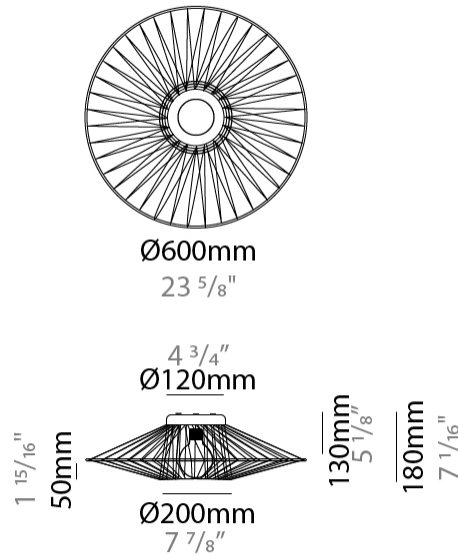

PROJECT	_____
TYPE	_____
SPECIFIER	_____
QUANTITY	_____
DATE	_____

BIMBA SURFACE

D112042-

base number _____
Finish _____
Options _____

1. To build a product code in our configurator select the specify button on the base model # product page
2. To build a manual product code on this datasheet choose from the options listed below in blue font and add the suffix to the base model #

GENERAL

Series: Bimba
Partner: Ole
Division: Design
Installation: Surface
Product Type: Ceiling Surface
Mounting Location: Ceiling

PHYSICAL

Shape: Abstract
Diameter (mm): 600
Diameter (in): 23 5/8
Height (mm): 180
Height (in): 7 1/8
Weight (kg): 4
Weight (lbs): 8.82
Diffuser: PMMA - Opal
Fixture Finish: BEI / BLK / BLU / COG / DGN / GRY / MRN / MOC / MUS / OLV / SIL / STN / TER / WHI
Holder Finish: Matte Black
Fixture Material: Fabric Cord / Metal
Primary Material: Fabric - Recycled
Cable Details: 2000mm Cable
Upon Request: Other fabric cord colors available upon request (see downloadable finish chart)

ELECTRICAL

Number of Lamps: 1
Lamp Type: LED Retrofit
Lamp Shape: A19
Bulb Included: Bulb Not Included
Max. Wattage Per Lamp (W): 15
Lamp Base: E26
Input Voltage (V): 120
Upon Request: 277Vac / GU24

LED

OPTICAL

RATINGS AND CERTIFICATIONS

Certified By: Certified for North American Standards
IP rating: IP20