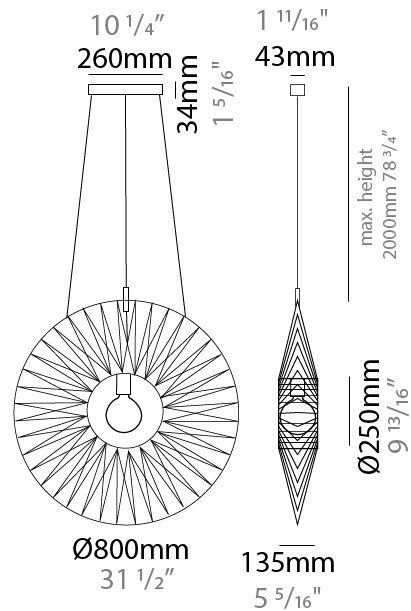

PROJECT	
TYPE	
SPECIFIER	
QUANTITY	
DATE	

BIMBA SUSPENSION

D111108-

base number Finish
Options

1. To build a product code in our configurator select the specify button on the base model # product page
2. To build a manual product code on this datasheet choose from the options listed below in blue font and add the suffix to the base model #

GENERAL

Series: Bimba
Partner: Ole
Division: Design
Installation: Suspension
Product Type: Pendant
Mounting Location: Ceiling

PHYSICAL

Shape: Round
Diameter (mm): 800
Diameter (in): 31 1/2
Width (mm): 135
Width (in): 5 5/16
Height (mm): 800
Height (in): 31 1/2
Max. Overall Height (mm): 2800
Max. Overall Height (in): 110 1/4
Weight (kg): 5
Weight (lbs): 11.02
Fixture Finish: BEI / BLK / BLU / COG / DGN / GRY / MRN / MOC / MUS / OLV / SIL / STN / TER / WHI
Holder Finish: MBK
Fixture Material: Fabric Cord / Metal
Primary Material: Fabric - Recycled
Cable Details: 2000mm Cable
Upon Request: Other fabric cord colors available upon request (see downloadable finish chart) Matte White Holder

ELECTRICAL

Number of Lamps: 1
Lamp Type: LED Retrofit
Bulb Included: Bulb Not Included
Max. Wattage Per Lamp (W): 20
Lamp Base: E26
Input Voltage (V): 120
Upon Request: 277Vac / GU24

LED

OPTICAL

RATINGS AND CERTIFICATIONS

Certified By: Certified for North American Standards
IP rating: IP20