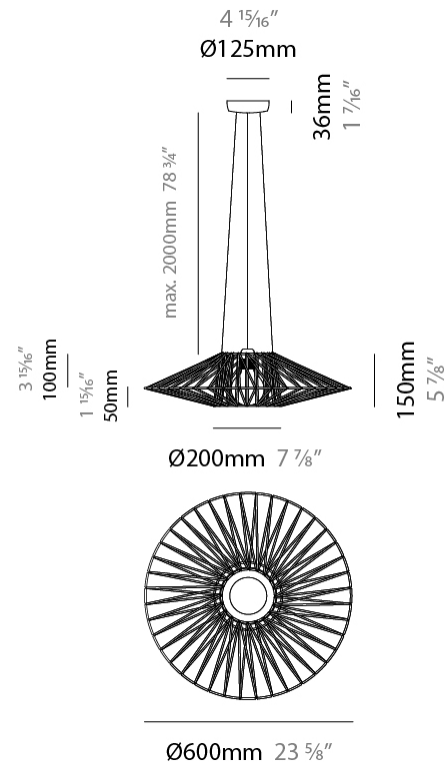

PROJECT	_____
TYPE	_____
SPECIFIER	_____
QUANTITY	_____
DATE	_____

BIMBA SUSPENSION

D111112-

base number Finish
Options

1. To build a product code in our configurator select the specify button on the base model # product page
2. To build a manual product code on this datasheet choose from the options listed below in blue font and add the suffix to the base model #

GENERAL

Series: Bimba
Partner: Ole
Division: Design
Installation: Suspension
Product Type: Pendant
Mounting Location: Ceiling

PHYSICAL

Shape: Abstract
Diameter (mm): 600
Diameter (in): 23 5/8
Height (mm): 150
Height (in): 5 7/8
Max. Overall Height (mm): 2150
Max. Overall Height (in): 84 5/8
Weight (kg): 4.2
Weight (lbs): 9.26
Fixture Finish: BEI / BLK / BLU / COG / DGN / GRY / MRN / MOC / MUS / OLV / SIL / STN / TER / WHI
Holder Finish: Matte Black
Fixture Material: Fabric Cord / Metal
Primary Material: Fabric - Recycled
Cable Details: 2000mm Cable
Upon Request: Other fabric cord colors available upon request (see downloadable finish chart)

ELECTRICAL

Number of Lamps: 1
Lamp Type: LED Retrofit
Bulb Included: Bulb Not Included
Max. Wattage Per Lamp (W): 15
Lamp Base: E26
Input Voltage (V): 120
Upon Request: 277Vac / GU24

LED

OPTICAL

RATINGS AND CERTIFICATIONS

Certified By: Certified for North American Standards
IP rating: IP20