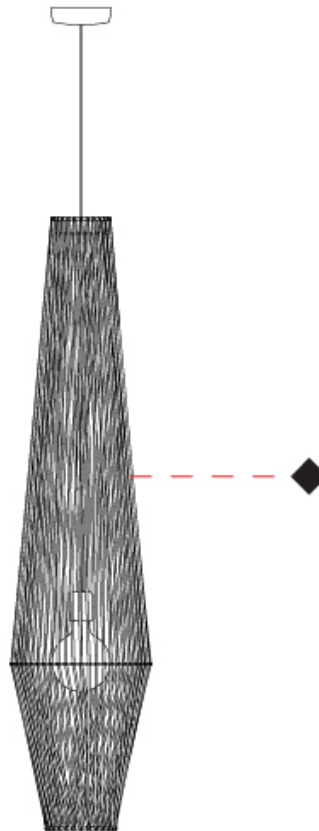

D111115-

PROJECT

TYPE

SPECIFIER

QUANTITY

DATE

D