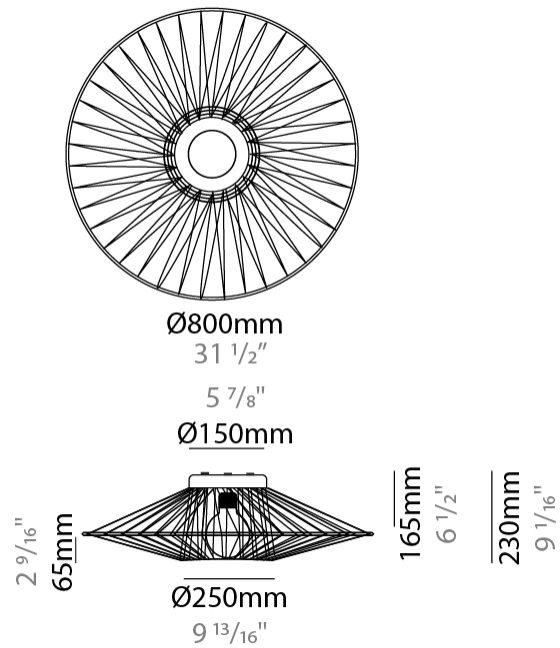

BIMBA SURFACE

D112043-

base number Finish
Options

PROJECT
TYPE
SPECIFIER
QUANTITY
DATE

1. To build a product code in our configurator select the specify button on the base model # product page
2. To build a manual product code on this datasheet choose from the options listed below in blue font and add the suffix to the base model #

GENERAL

Series: Bimba
Partner: Ole
Division: Design
Installation: Surface
Product Type: Ceiling Surface
Mounting Location: Ceiling

PHYSICAL

Shape: Abstract
Diameter (mm): 800
Diameter (in): 31 1/2
Height (mm): 230
Height (in): 9 1/16
Weight (kg): 5.1
Weight (lbs): 11.24
Diffuser: PMMA - Opal
Fixture Finish: BEI / BLK / BLU / COG / DGN / GRY / MRN / MOC / MUS / OLV / SIL / STN / TER / WHI
Holder Finish: Matte Black
Fixture Material: Fabric Cord / Metal
Primary Material: Fabric - Recycled
Cable Details: 2000mm Cable
Upon Request: Other fabric cord colors available upon request (see downloadable finish chart)

ELECTRICAL

Number of Lamps: 1
Lamp Type: LED Retrofit
Lamp Shape: A19
Bulb Included: Bulb Not Included
Max. Wattage Per Lamp (W): 15
Lamp Base: E26
Input Voltage (V): 120
Upon Request: 277Vac / GU24

LED

OPTICAL

RATINGS AND CERTIFICATIONS

Certified By: Certified for North American Standards
IP rating: IP20