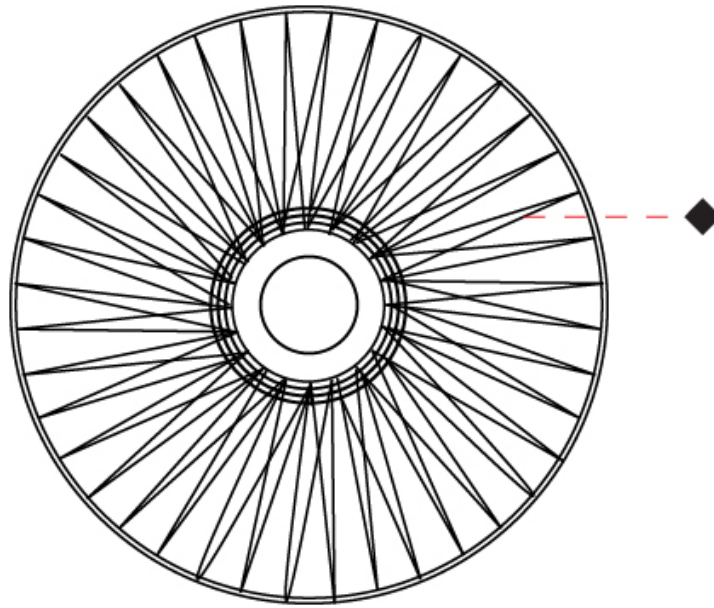

D112043-

PROJECT

TYPE

SPECIFIER

QUANTITY

DATE

D