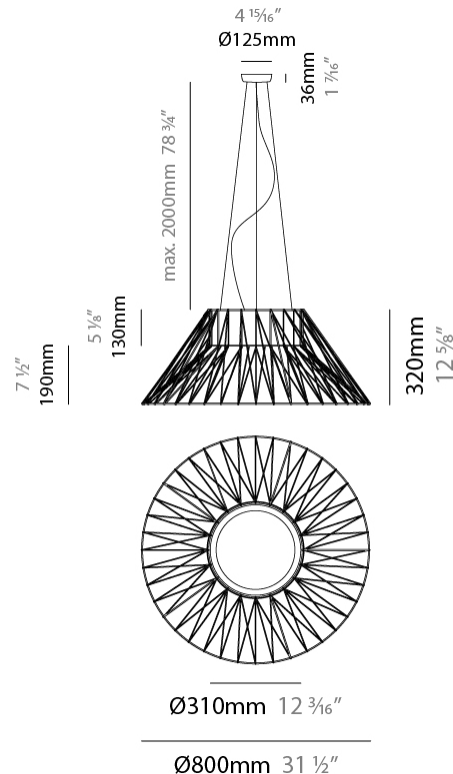

PROJECT	_____
TYPE	_____
SPECIFIER	_____
QUANTITY	_____
DATE	_____

BIMBA SUSPENSION

D111110-

base number   Finish
Options

1. To build a product code in our configurator select the specify button on the base model # product page
2. To build a manual product code on this datasheet choose from the options listed below in blue font and add the suffix to the base model #

GENERAL

Series: Bimba
Brand: Ole
Division: Design
Mounting Type: Suspension
Mounting Location: Ceiling
Subcategory: Pendant

PHYSICAL

Shape: Dome
Diameter (mm): 800
Diameter (in): 31 1/2
Height (mm): 320
Height (in): 12 5/8
Max. Overall Height (mm): 2320
Max. Overall Height (in): 91 5/16
Light Distribution: Omnidirectional
Weight (kg): 6.1
Weight (lbs): 13.45
Fixture Finish: BEI / BLK / BLU / COG / DGN / GRY / MRN / MOC / MUS / OLV / SIL / STN / TER / WHI
Holder Finish: Matte Black
Fixture Material: Fabric Cord / Metal
Cable Details: 2000mm Cable
Upon Request: Other fabric cord colors available upon request (see downloadable finish chart)

ELECTRICAL

Number of Lamps: 3
Lamp Type: LED Retrofit
Bulb Included: Bulb Not Included
Max. Wattage Per Lamp (W): 15
Lamp Base: E26
Input Voltage (V): 120
Upon Request: 277Vac / GU24

LED

OPTICAL

RATINGS AND CERTIFICATIONS

Certified By: Certified for North American Standards
IP rating: IP20