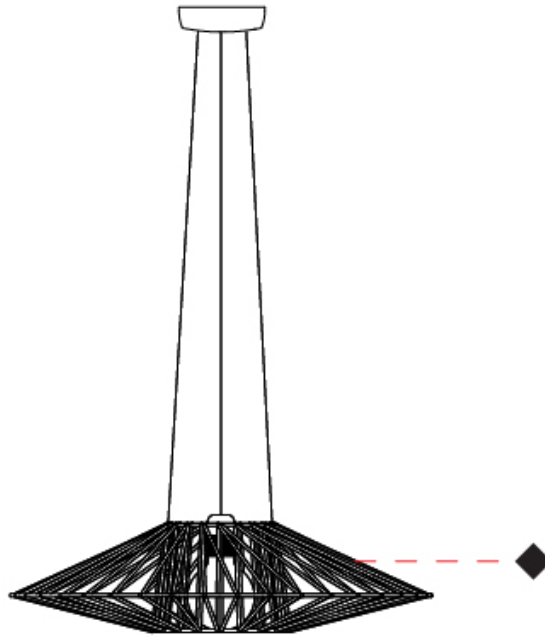

BIMBA SUSPENSION

D111112-

PROJECT

TYPE

SPECIFIER

QUANTITY

DATE

D