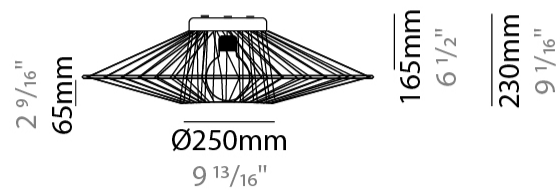

GENERAL

Series: Bimba
 Brand: Ole
 Division: Design
 Mounting Type: Suspension
 Mounting Location: Ceiling
 Subcategory: Pendant

PHYSICAL

Shape: Abstract
 Diameter (mm): 600
 Diameter (in): 23 5/8
 Height (mm): 150
 Height (in): 5 7/8
 Max. Overall Height (mm): 2150
 Max. Overall Height (in): 84 5/8
 Light Distribution: Omnidirectional
 Weight (kg): 4.2
 Weight (lbs): 9.26
 Fixture Finish: BEI / BLK / BLU / COG / DGN / GRY / MRN / MOC / MUS / OLV / SIL / STN / TER / WHI
 Holder Finish: Matte Black
 Fixture Material: Fabric Cord / Metal
 Cable Details: 2000mm Cable
 Upon Request: Other fabric cord colors available upon request (see downloadable finish chart)

GENERAL

Series: Bimba
 Brand: Ole
 Division: Design
 Mounting Type: Suspension
 Mounting Location: Ceiling
 Subcategory: Pendant

PHYSICAL

Shape: Abstract
 Diameter (mm): 800
 Diameter (in): 31 1/2
 Height (mm): 200
 Height (in): 7 7/8
 Max. Overall Height (mm): 2200
 Max. Overall Height (in): 8 5/8
 Light Distribution: Omnidirectional
 Weight (kg): 5.1
 Weight (lbs): 11.24
 Fixture Finish: BEI / BLK / BLU / COG / DGN / GRY / MRN / MOC / MUS / OLV / SIL / STN / TER / WHI
 Holder Finish: Matte Black
 Fixture Material: Fabric Cord / Metal
 Cable Details: 2000mm Cable
 Upon Request: Other fabric cord colors available upon request (see downloadable finish chart)

LED

OPTICAL

RATINGS AND CERTIFICATIONS

Certified By: Certified for North American Standards
 IP rating: IP20

Ø800mm
31 1/2"

5 7/8"

Ø150mm

2 9/16"
65mm