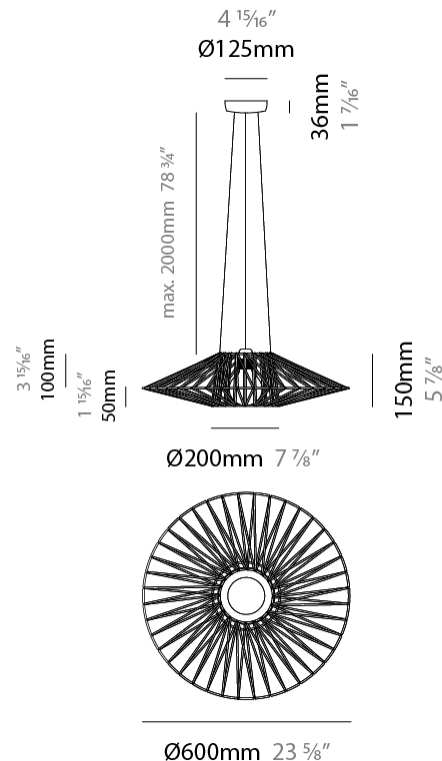

PROJECT	
TYPE	
SPECIFIER	
QUANTITY	
DATE	

BIMBA SUSPENSION

D111112-

base number Finish
Options

1. To build a product code in our configurator select the specify button on the base model # product page
2. To build a manual product code on this datasheet choose from the options listed below in blue font and add the suffix to the base model #

GENERAL

Series: Bimba
Brand: Ole
Division: Design
Mounting Type: Suspension
Mounting Location: Ceiling
Subcategory: Pendant

PHYSICAL

Shape: Abstract
Diameter (mm): 600
Diameter (in): 23 5/8
Height (mm): 150
Height (in): 5 7/8
Max. Overall Height (mm): 2150
Max. Overall Height (in): 84 5/8
Light Distribution: Omnidirectional
Weight (kg): 4.2
Weight (lbs): 9.26
Fixture Finish: BEI / BLK / BLU / COG / DGN / GRY / MRN / MOC / MUS / OLV / SIL / STN / TER / WHI
Holder Finish: Matte Black
Fixture Material: Fabric Cord / Metal
Cable Details: 2000mm Cable
Upon Request: Other fabric cord colors available upon request (see downloadable finish chart)

ELECTRICAL

Number of Lamps: 1
Lamp Type: LED Retrofit
Bulb Included: Bulb Not Included
Max. Wattage Per Lamp (W): 15
Lamp Base: E26
Input Voltage (V): 120
Upon Request: 277Vac / GU24

LED

OPTICAL

RATINGS AND CERTIFICATIONS

Certified By: Certified for North American Standards
IP rating: IP20