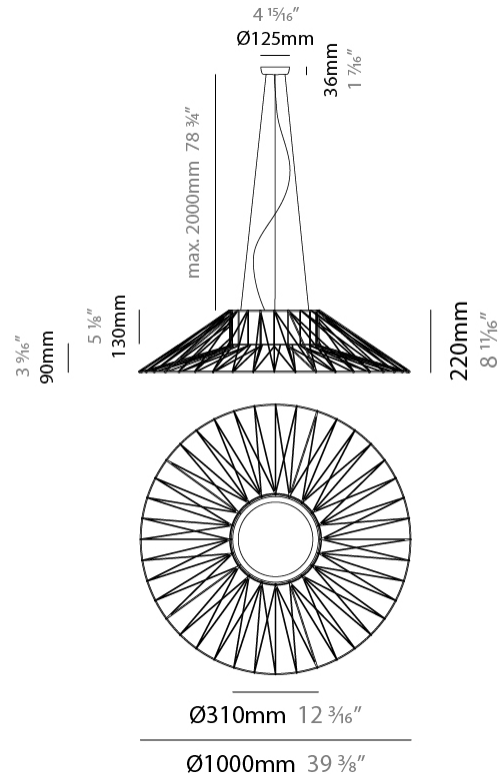

PROJECT	_____
TYPE	_____
SPECIFIER	_____
QUANTITY	_____
DATE	_____

BIMBA SUSPENSION

D111111-

base number _____
Finish Options _____

1. To build a product code in our configurator select the specify button on the base model # product page
2. To build a manual product code on this datasheet choose from the options listed below in blue font and add the suffix to the base model #

GENERAL

Series: Bimba
Brand: Ole
Division: Design
Mounting Type: Suspension
Mounting Location: Ceiling
Subcategory: Pendant

PHYSICAL

Shape: Dome
Diameter (mm): 1000
Diameter (in): 39 3/8
Height (mm): 220
Height (in): 8 11/16
Max. Overall Height (mm): 2220
Max. Overall Height (in): 87 3/8
Light Distribution: Omnidirectional
Weight (kg): 6.5
Weight (lbs): 14.33
Fixture Finish: BEI / BLK / BLU / COG / DGN / GRY / MRN / MOC / MUS / OLV / SIL / STN / TER / WHI
Holder Finish: Matte Black
Fixture Material: Fabric Cord / Metal
Cable Details: 2000mm Cable
Upon Request: Other fabric cord colors available upon request (see downloadable finish chart)

ELECTRICAL

Number of Lamps: 3
Lamp Type: LED Retrofit
Bulb Included: Bulb Not Included
Max. Wattage Per Lamp (W): 15
Lamp Base: E26
Input Voltage (V): 120
Upon Request: 277Vac / GU24

LED

OPTICAL

RATINGS AND CERTIFICATIONS

Certified By: Certified for North American Standards
IP rating: IP20