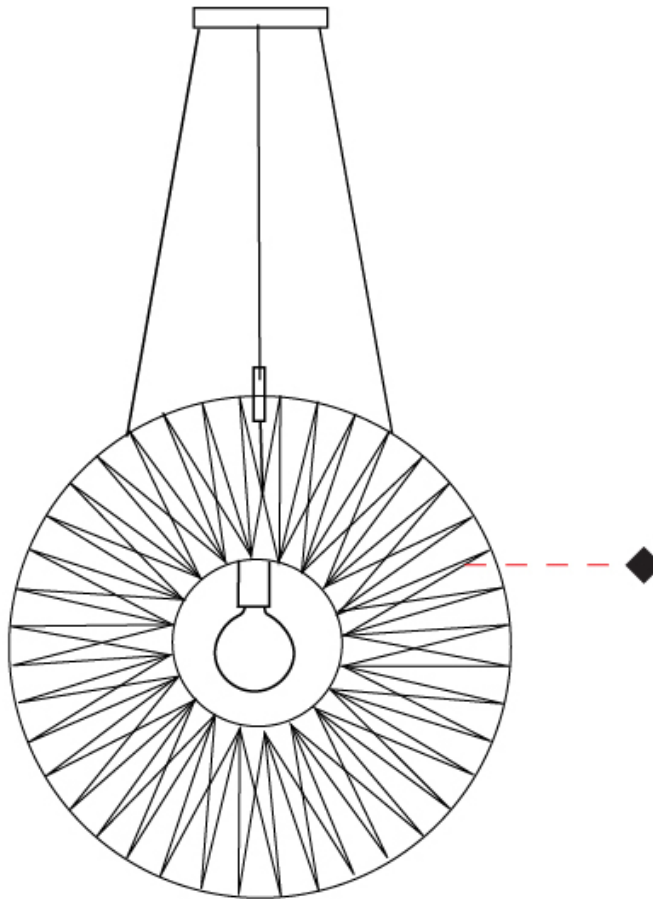

BIMBA SUSPENSION

D111109-

PROJECT

TYPE

SPECIFIER

QUANTITY

DATE

D