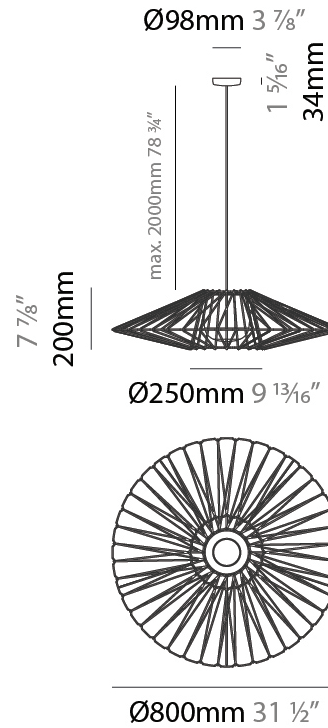

GENERAL

Series: Bimba
 Brand: Ole
 Division: Exterior
 Mounting Type: Suspension
 Mounting Location: Ceiling
 Subcategory: Pendant

PHYSICAL

Shape: Round
 Diameter (mm): 800
 Diameter (in): 31 1/2
 Height (mm): 200
 Height (in): 7 7/8
 Max. Overall Height (mm): 2200
 Max. Overall Height (in): 86 3/5
 Light Distribution: Omnidirectional
 Weight (kg): 5
 Weight (lbs): 11.02
 Fixture Finish: BEI / BLK / BLU / COG / DGN / GRY / MRN / MOC / MUS / OLV / SIL / STN / TER / WHI
 Holder Finish: Matte Black
 Fixture Material: Fabric Cord / Metal
 Cable Details: 2000mm Cable

ELECTRICAL

Number of Lamps: 1
 Lamp Type: LED Retrofit
 Bulb Included: Bulb Not Included
 Max. Wattage Per Lamp (W): 15
 Lamp Base: E26
 Input Voltage (V): 120

LED

OPTICAL

RATINGS AND CERTIFICATIONS

Certified By: Certified for North American Standards
 IP rating: IP66

GENERAL

Series: Bimba
 Brand: Ole
 Division: Exterior
 Mounting Type: Surface
 Mounting Location: Ceiling
 Subcategory: Ambient

PHYSICAL

Shape: Abstract
 Diameter (mm): 800
 Diameter (in): 31 1/2
 Height (mm): 440
 Height (in): 17 1/3
 Light Distribution: Omnidirectional
 Weight (kg): 5.1
 Weight (lbs): 11.24
 Diffuser: PMMA - Opal
 Fixture Finish: BEI / BLK / BLU / COG / DGN / GRY / MRN / MOC / MUS / OLV / SIL / STN / TER / WHI
 Holder Finish: Matte Black
 Fixture Material: Fabric Cord / Metal
 Cable Details: 2000mm Cable