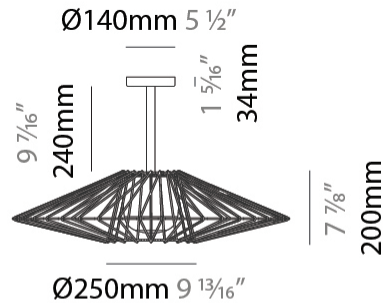

BIMBA SURFACE

E112050-

base number   Finish
Options

1. To build a product code in our configurator select the specify button on the base model # product page
2. To build a manual product code on this datasheet choose from the options listed below in blue font and add the suffix to the base model #

GENERAL

Series: Bimba
Brand: Ole
Division: Exterior
Mounting Type: Surface
Mounting Location: Ceiling
Subcategory: Ambient

PHYSICAL

Shape: Abstract
Diameter (mm): 800
Diameter (in): 31 1/2
Height (mm): 440
Height (in): 17 1/3
Light Distribution: Omnidirectional
Weight (kg): 5.1
Weight (lbs): 11.24
Diffuser: PMMA - Opal
Fixture Finish: BEI / BLK / BLU / COG / DGN / GRY / MRN / MOC / MUS / OLV / SIL / STN / TER / WHI
Holder Finish: Matte Black
Fixture Material: Fabric Cord / Metal
Cable Details: 2000mm Cable

ELECTRICAL

Number of Lamps: 1
Lamp Type: LED Retrofit
Lamp Shape: A19
Bulb Included: Bulb Not Included
Max. Wattage Per Lamp (W): 15
Lamp Base: E26
Input Voltage (V): 120
Upon Request: 277Vac / GU24

LED

OPTICAL

RATINGS AND CERTIFICATIONS

Certified By: Certified for North American Standards
IP rating: IP66

Ø250mm 9 13/16"