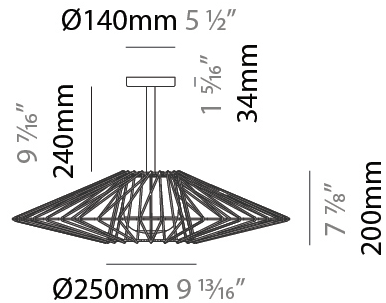

BIMBA SURFACE

E112050-

base number   Finish
Options

1. To build a product code in our configurator select the specify button on the base model # product page
2. To build a manual product code on this datasheet choose from the options listed below in blue font and add the suffix to the base model #

GENERAL

Series: Bimba
Brand: Ole
Division: Exterior
Mounting Type: Surface
Mounting Location: Ceiling
Subcategory: Ambient

PHYSICAL

Shape: Abstract
Diameter (mm): 800
Diameter (in): 31 1/2
Height (mm): 440
Height (in): 17 1/3
Light Distribution: Omnidirectional
Weight (kg): 5.1
Weight (lbs): 11.24
Diffuser: PMMA - Opal
Fixture Finish: BEI / BLK / BLU / COG / DGN / GRY / MRN / MOC / MUS / OLV / SIL / STN / TER / WHI
Holder Finish: Matte Black
Fixture Material: Fabric Cord / Metal
Cable Details: 2000mm Cable

ELECTRICAL

Number of Lamps: 1
Lamp Type: LED Retrofit
Lamp Shape: A19
Bulb Included: Bulb Not Included
Max. Wattage Per Lamp (W): 15
Lamp Base: E26
Input Voltage (V): 120
Upon Request: 277Vac / GU24

LED

OPTICAL

RATINGS AND CERTIFICATIONS

Certified By: Certified for North American Standards
IP rating: IP66