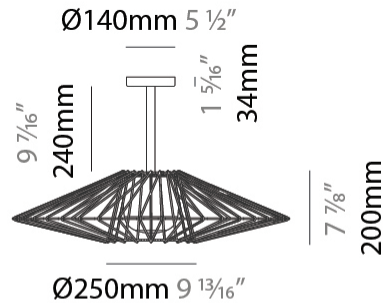

PROJECT	_____
TYPE	_____
SPECIFIER	_____
QUANTITY	_____
DATE	_____

BIMBA SURFACE

E112050-

base number   Finish
Options

1. To build a product code in our configurator select the specify button on the base model # product page
2. To build a manual product code on this datasheet choose from the options listed below in blue font and add the suffix to the base model #

GENERAL

Series: Bimba
Brand: Ole
Division: Exterior
Mounting Type: Surface
Mounting Location: Ceiling
Subcategory: Ambient

PHYSICAL

Shape: Abstract
Diameter (mm): 800
Diameter (in): 31 1/2
Height (mm): 440
Height (in): 17 1/2
Light Distribution: Omnidirectional
Weight (kg): 5.1
Weight (lbs): 11.24
Diffuser: PMMA - Opal
Fixture Finish: BEI / BLK / BLU / COG / DGN / GRY / MRN / MOC / MUS / OLV / SIL / STN / TER / WHI
Holder Finish: Matte Black
Fixture Material: Fabric Cord / Metal
Cable Details: 2000mm Cable

ELECTRICAL

Number of Lamps: 1
Lamp Type: LED Retrofit
Lamp Shape: A19
Bulb Included: Bulb Not Included
Max. Wattage Per Lamp (W): 15
Lamp Base: E26
Input Voltage (V): 120
Upon Request: 277Vac / GU24

LED

OPTICAL

RATINGS AND CERTIFICATIONS

Certified By: Certified for North American Standards
IP rating: IP66