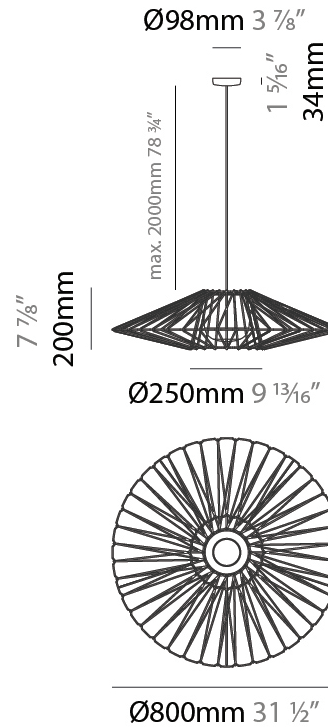

GENERAL

Series: Bimba
 Brand: Ole
 Division: Exterior
 Mounting Type: Suspension
 Mounting Location: Ceiling
 Subcategory: Pendant

PHYSICAL

Shape: Round
 Diameter (mm): 800
 Diameter (in): 31 1/2
 Height (mm): 200
 Height (in): 7 7/8
 Max. Overall Height (mm): 2200
 Max. Overall Height (in): 86 3/5
 Light Distribution: Omnidirectional
 Weight (kg): 5
 Weight (lbs): 11.02
 Fixture Finish: BEI / BLK / BLU / COG / DGN / GRY / MRN / MOC / MUS / OLV / SIL / STN / TER / WHI
 Holder Finish: Matte Black
 Fixture Material: Fabric Cord / Metal
 Cable Details: 2000mm Cable

ELECTRICAL

Number of Lamps: 1
 Lamp Type: LED Retrofit
 Bulb Included: Bulb Not Included
 Max. Wattage Per Lamp (W): 15
 Lamp Base: E26
 Input Voltage (V): 120

LED

OPTICAL

RATINGS AND CERTIFICATIONS

Certified By: Certified for North American Standards
 IP rating: IP66

GENERAL

Series: Bimba
 Brand: Ole
 Division: Exterior
 Mounting Type: Surface
 Mounting Location: Ceiling
 Subcategory: Ambient

PHYSICAL

Shape: Abstract
 Diameter (mm): 800
 Diameter (in): 31 1/2
 Height (mm): 440
 Height (in): 17 1/2
 Light Distribution: Omnidirectional
 Weight (kg): 5.1
 Weight (lbs): 11.24
 Diffuser: PMMA - Opal
 Fixture Finish: BEI / BLK / BLU / COG / DGN / GRY / MRN / MOC / MUS / OLV / SIL / STN / TER / WHI
 Holder Finish: Matte Black
 Fixture Material: Fabric Cord / Metal
 Cable Details: 2000mm Cable