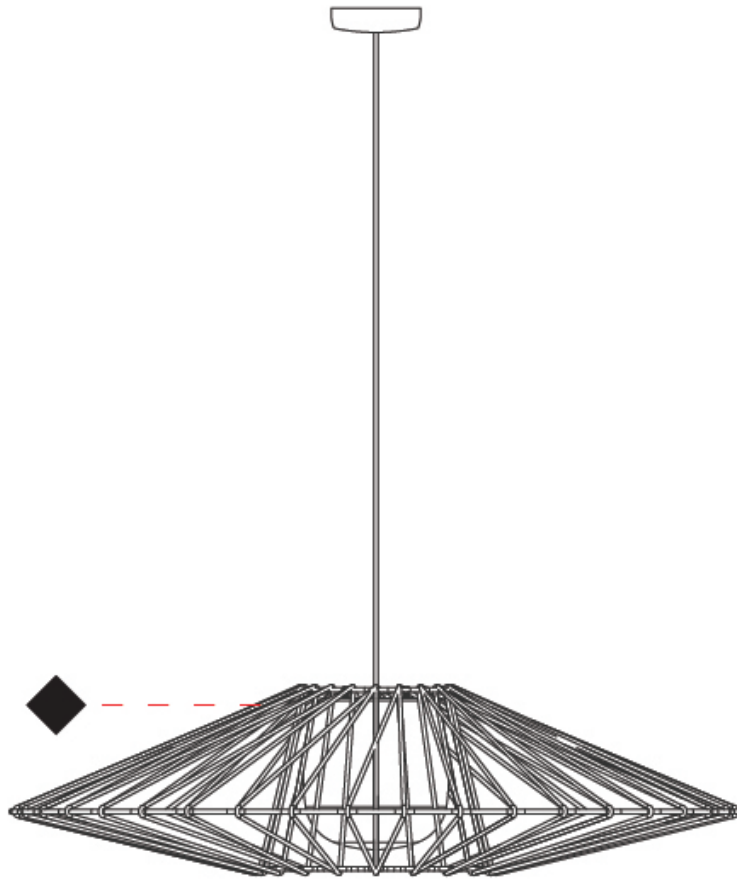

BIMBA SUSPENSION

E111195-

PROJECT _____

TYPE _____

SPECIFIER _____

QUANTITY _____

DATE _____

E